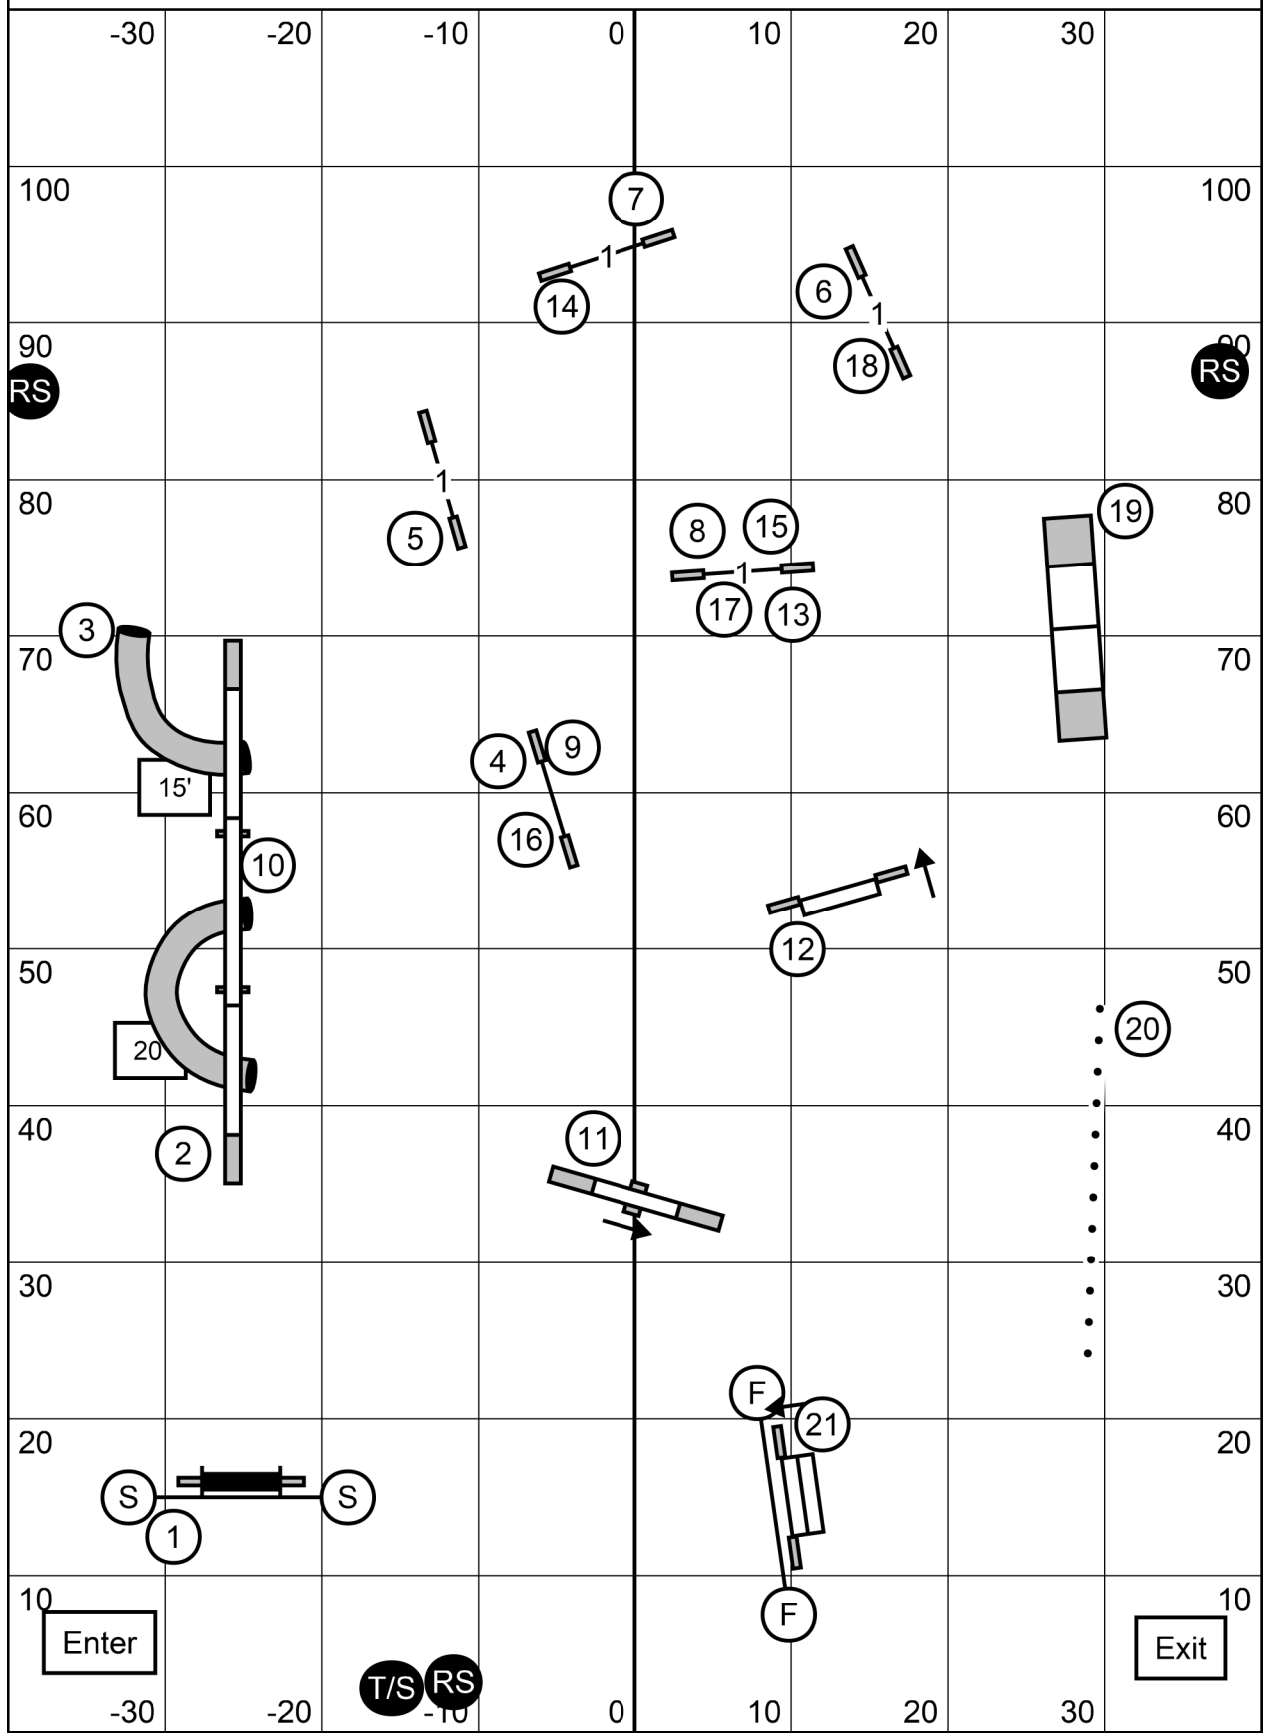

Frederick, MD

PLEASE ENTER WHEN THE DOG PRIOR TO YOU TAKES #15

PREMIER STANDARD

Judge: Laura A. English
Frederick Indoor Sports Center

Sunday May 23, 2021
Weimaraner Club of Washington DC Area
Indoors/Field Turf-80 X 110
Frederick, MD

Please enter when the dog prior to you is approaching leash.

MASTER/EXCELLENT STANDARD

Judge: Laura A. English

Frederick Indoor Sports Center

Sunday

May 23, 2021

Weimaraner Club of Washington DC Area

Indoors/Field Turf-80 X 110

Indoors/Field Turf-80 X 110

Frederick, MD

Please enter when the dog prior to you is approaching leash.

NOVICE STANDARD

Judge: Laura A. English
Frederick Indoor Sports Center

Sunday
Weimaraner Club of Washington DC Area
Indoors/Field Turf-80 X 110
Frederick, MD