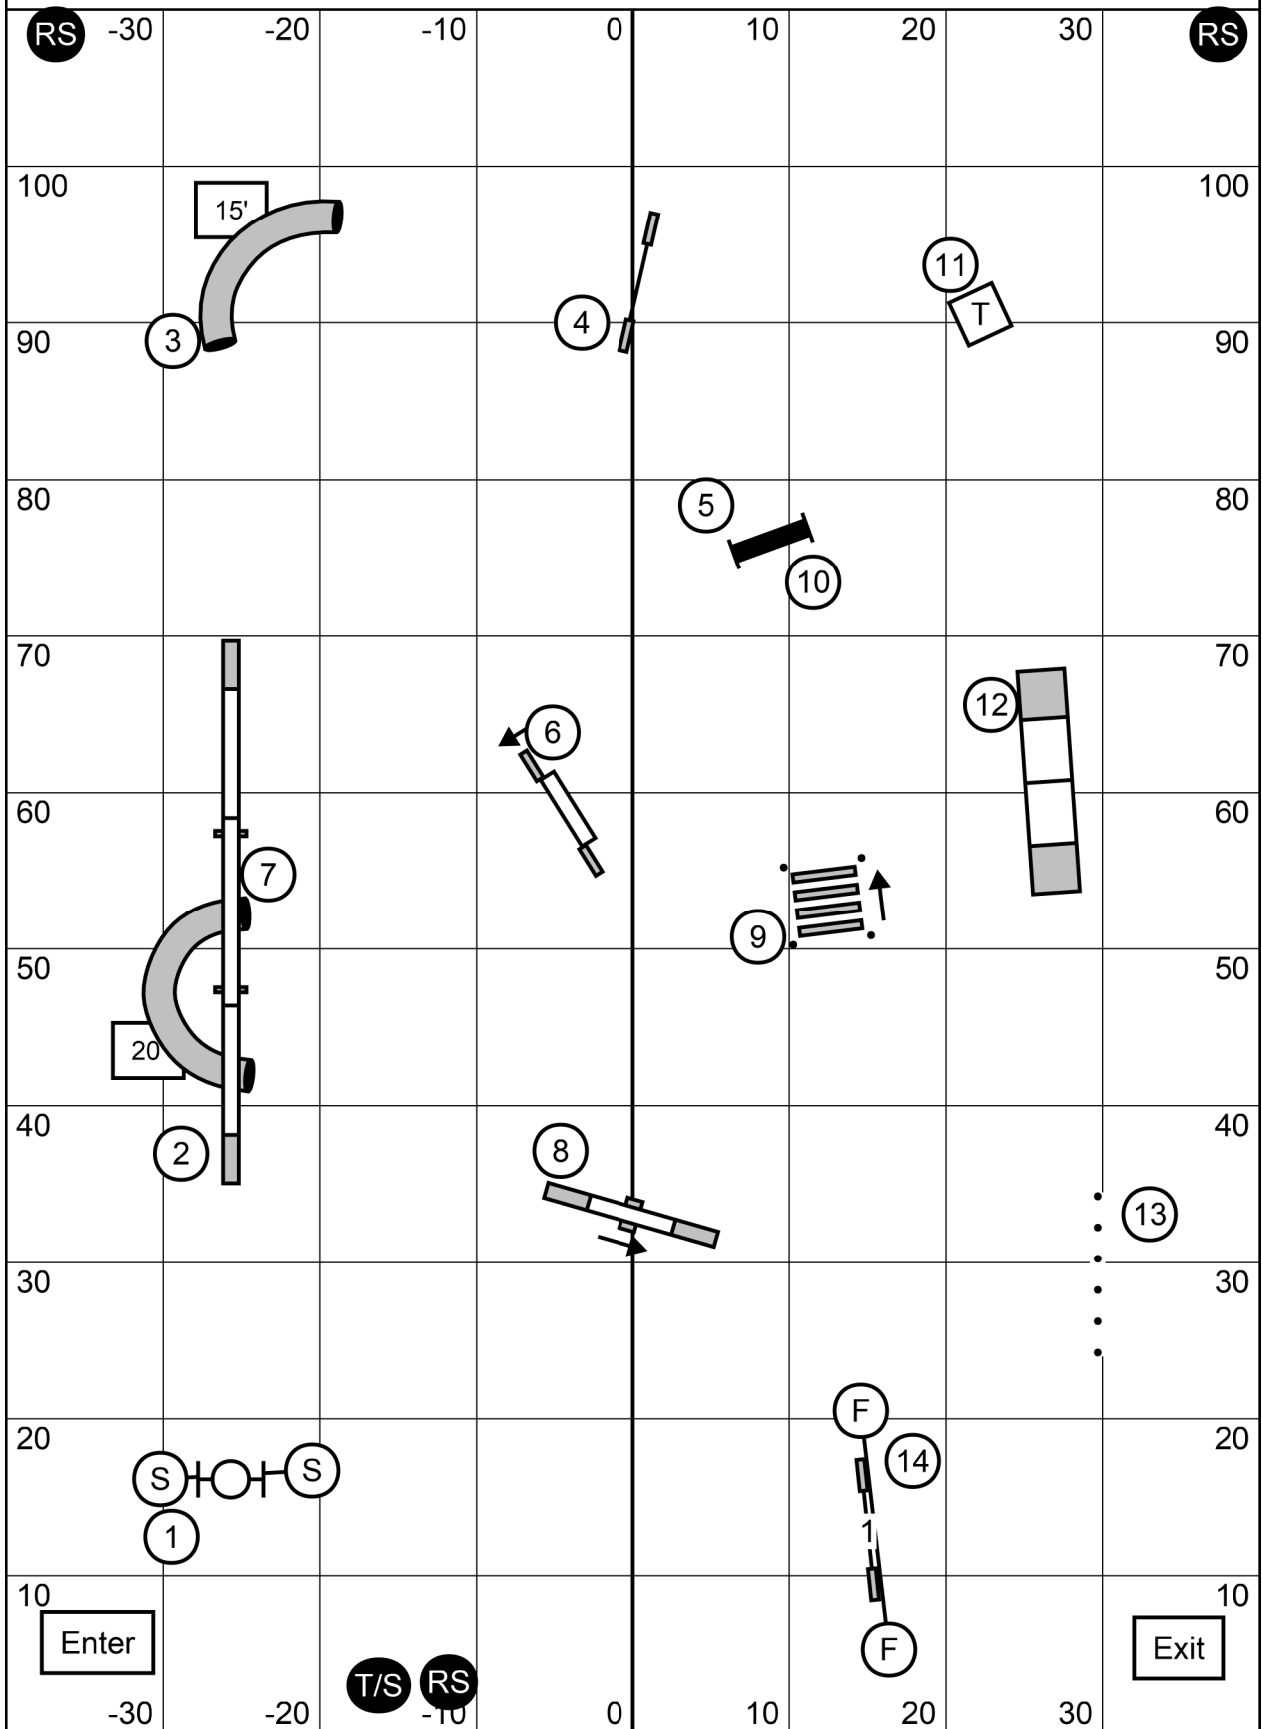

NOVICE STANDARD

Judge: Laura A. English
Frederick Indoor Sports Center

Sunday
Weimaraner Club of Washington DC Area
Indoors/Field Turf-80 X 110
Frederick, MD

May 23, 2021

Please enter when the dog prior to you is approaching leash.