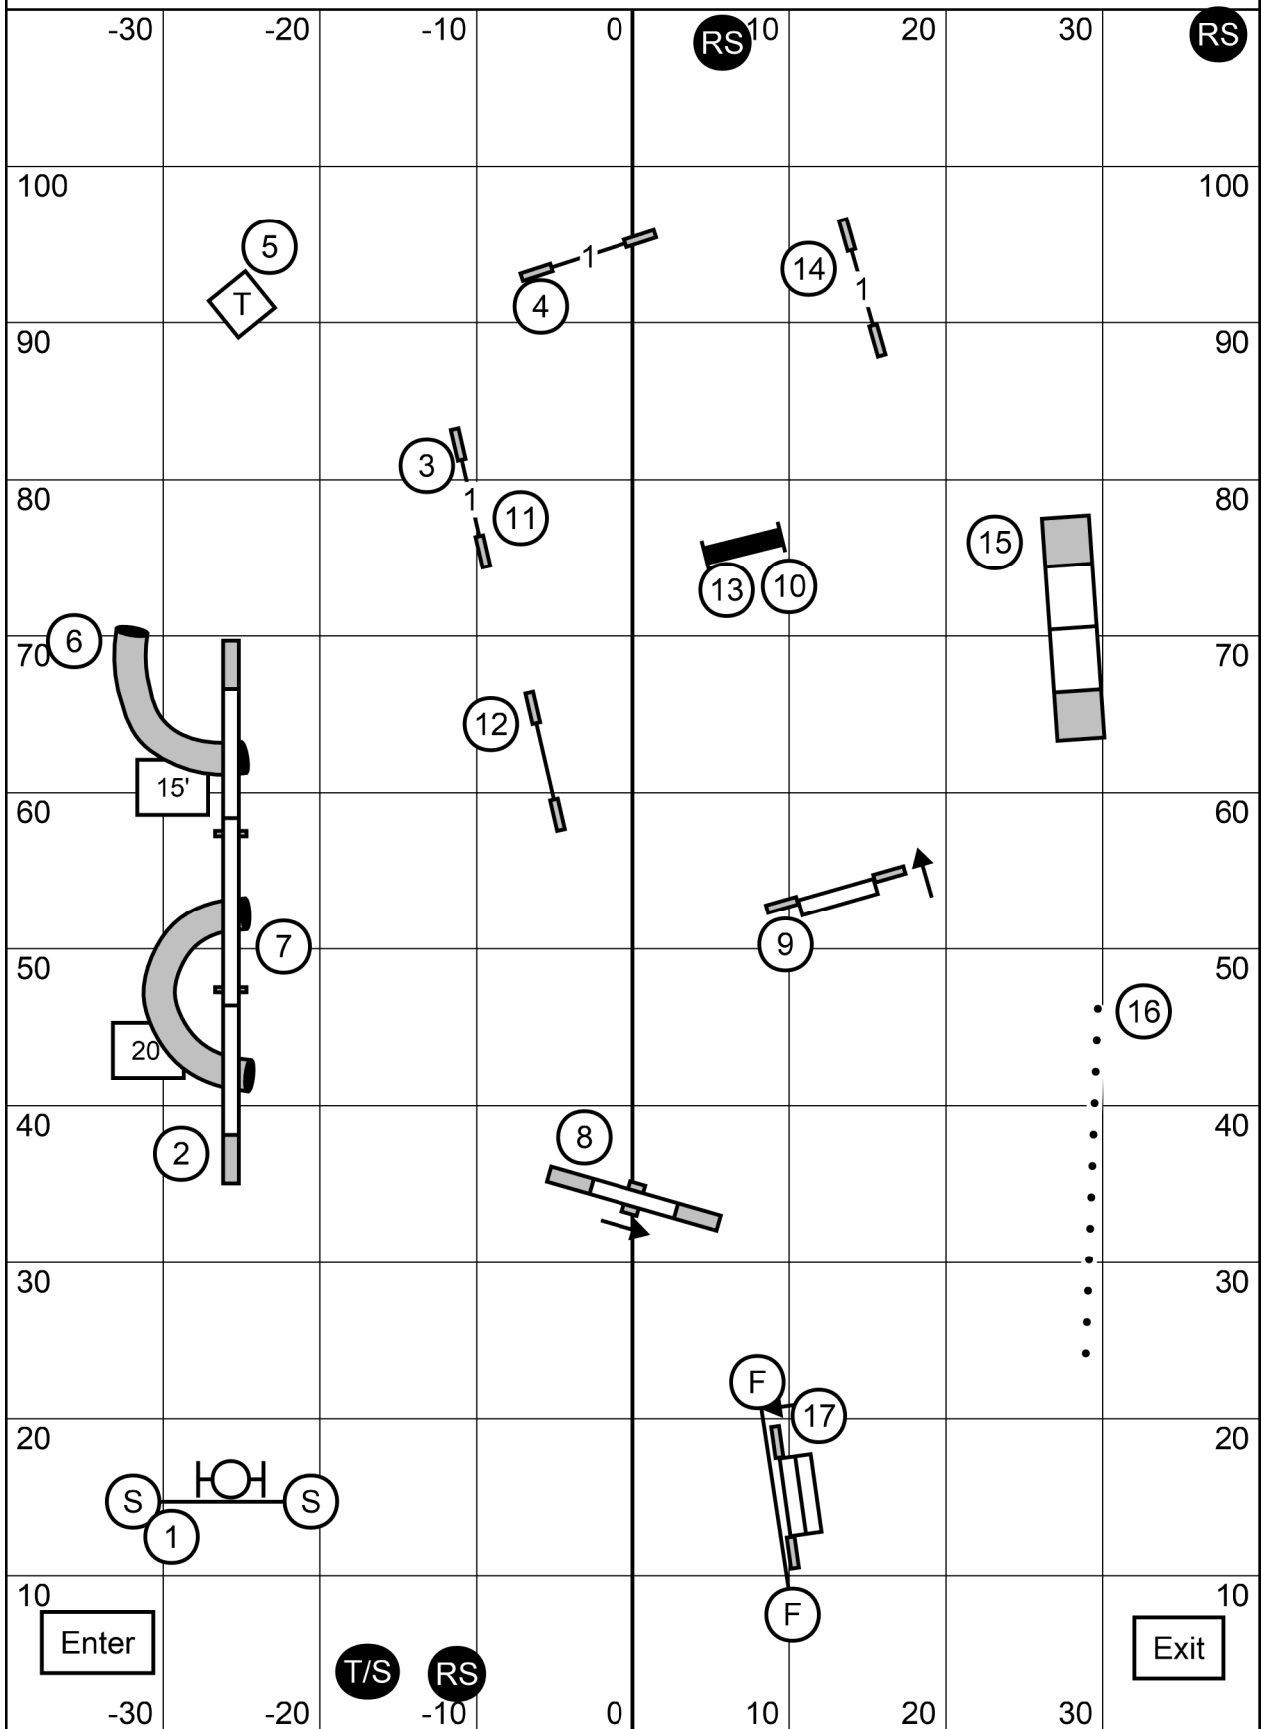

Indoors/Field Turf-80 X 110

Frederick, MD

Please enter when the dog prior to you is approaching leash.

NOVICE STANDARD

Judge: Laura A. English
Frederick Indoor Sports Center

Sunday
Weimaraner Club of Washington DC Area
Indoors/Field Turf-80 X 110
Frederick, MD