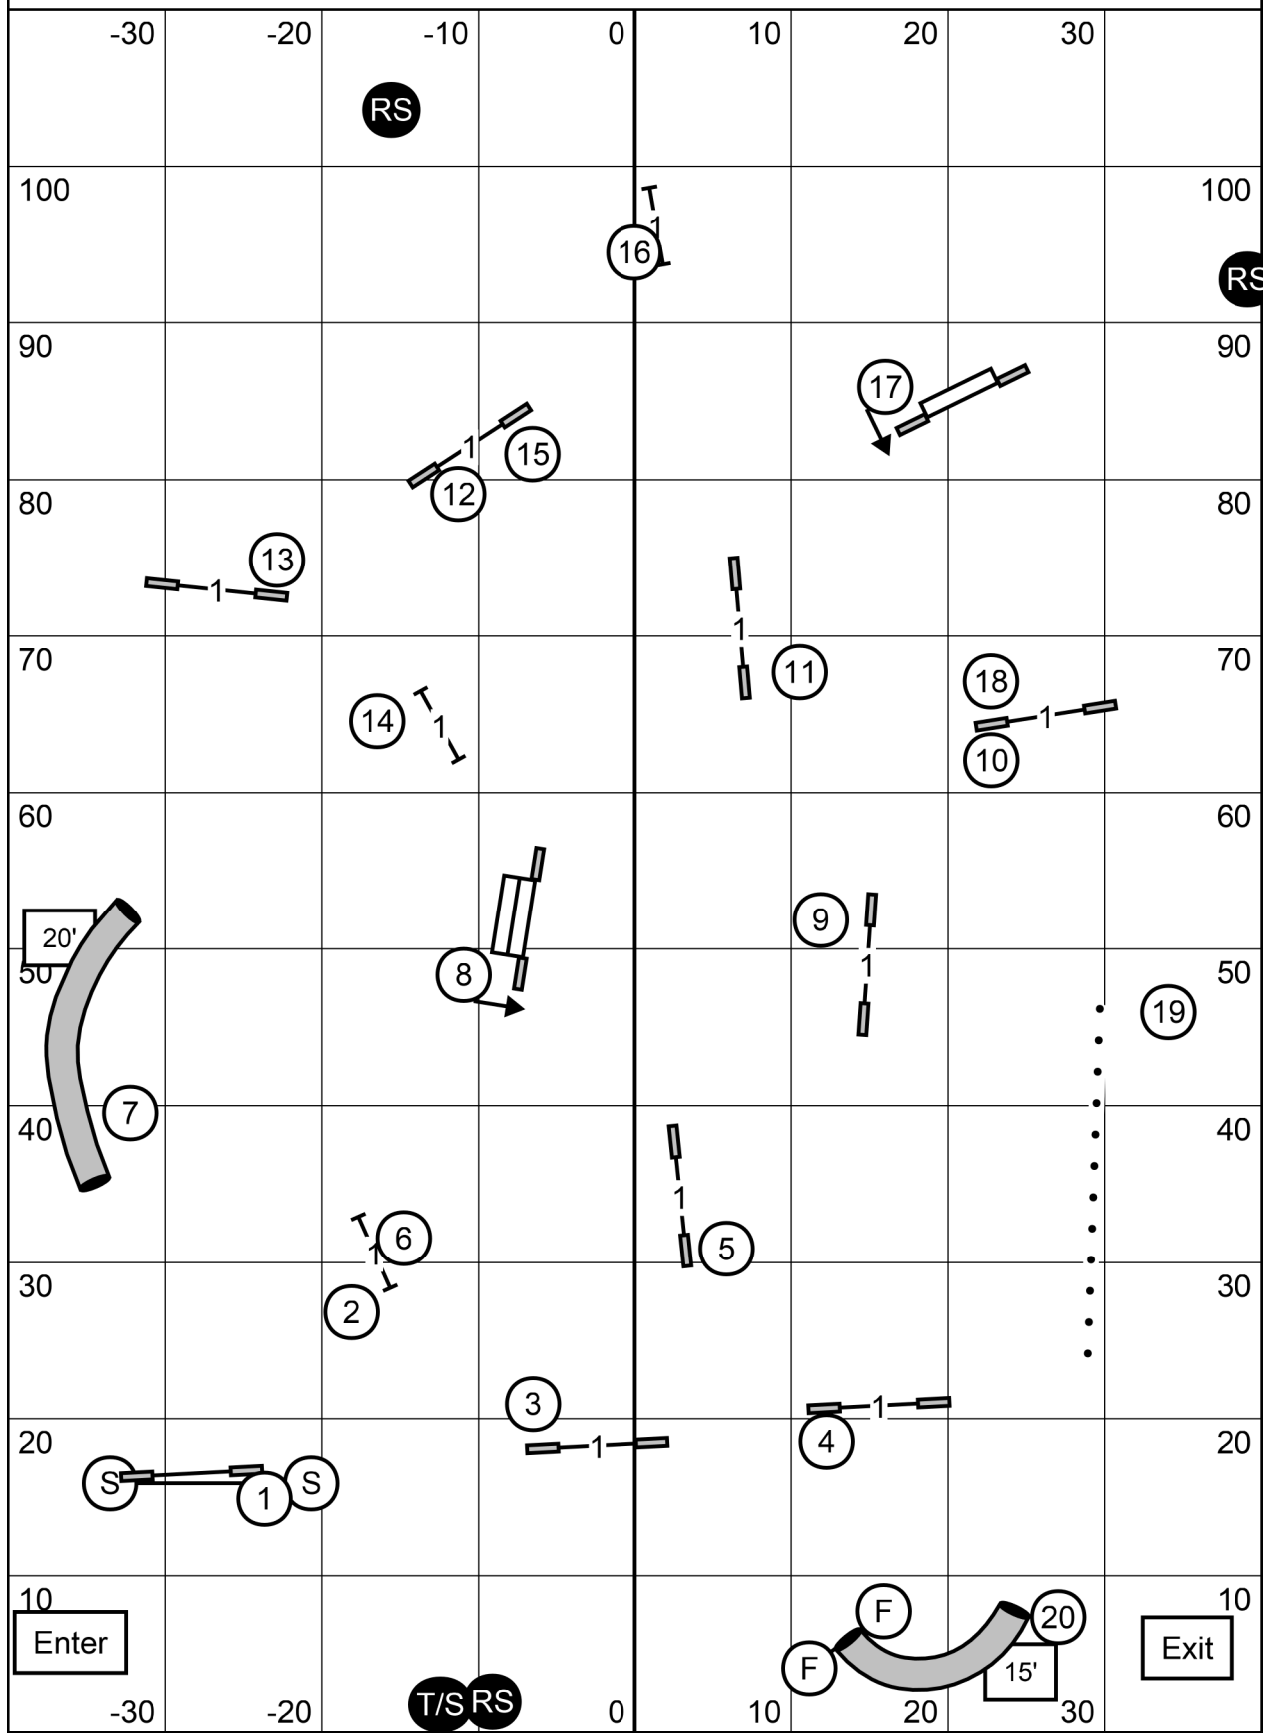

PLEASE ENTER WHEN THE DOG PRIOR TO YOU TAKES #15

MASTER/EXCELLENT JWW

Sunday

May 23, 2021

Judge: Laura A. English

Weimaraner Club of Washington DC Area

Frederick Indoor Sports Center

Indoors/Field Turf-80 X 110

Frederick, MD

PLEASE ENTER WHEN THE DOG PRIOR TO YOU TAKES #15

PREMIER STANDARD

Judge: Laura A. English
Frederick Indoor Sports Center

Sunday May 23, 2021
Weimaraner Club of Washington DC Area
Indoors/Field Turf-80 X 110
Frederick, MD

Please enter when the dog prior to you is approaching leash.

MASTER/EXCELLENT STANDARD

Judge: Laura A. English

Frederick Indoor Sports Center

Sunday

May 23, 2021

Weimaraner Club of Washington DC Area

Indoors/Field Turf-80 X 110

Indoors/Field Turf-80 X 110

Frederick, MD

Please enter when the dog prior to you is approaching leash.

NOVICE STANDARD

Judge: Laura A. English
Frederick Indoor Sports Center

Sunday
Weimaraner Club of Washington DC Area
Indoors/Field Turf-80 X 110
Frederick, MD