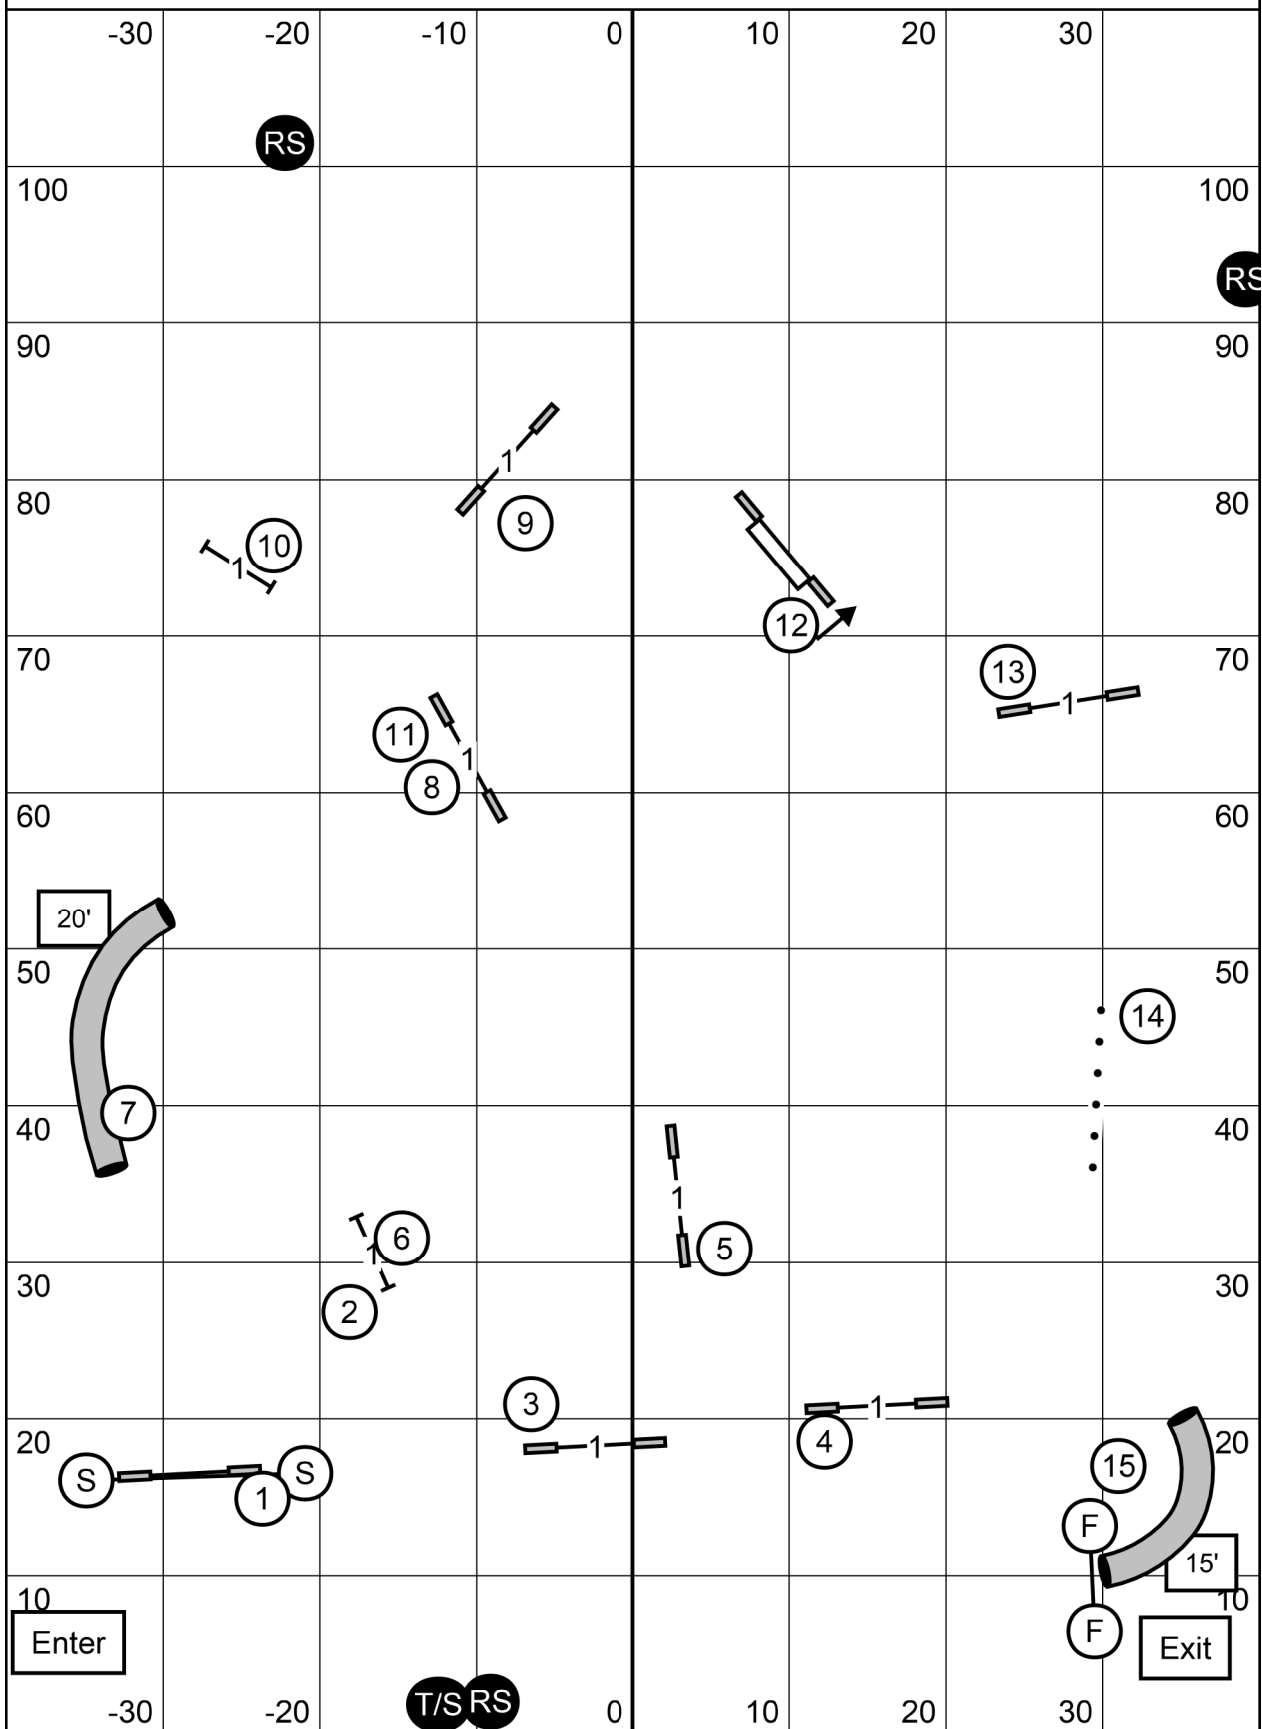

NOVICE JWW

Sunday

May 23, 2021

Judge: Laura A. English

Weimaraner Club of Washington DC Area

Frederick Indoor Sports Center

Indoors/Field Turf-80 X 110

Frederick, MD

PLEASE ENTER WHEN THE DOG PRIOR TO YOU TAKES #11