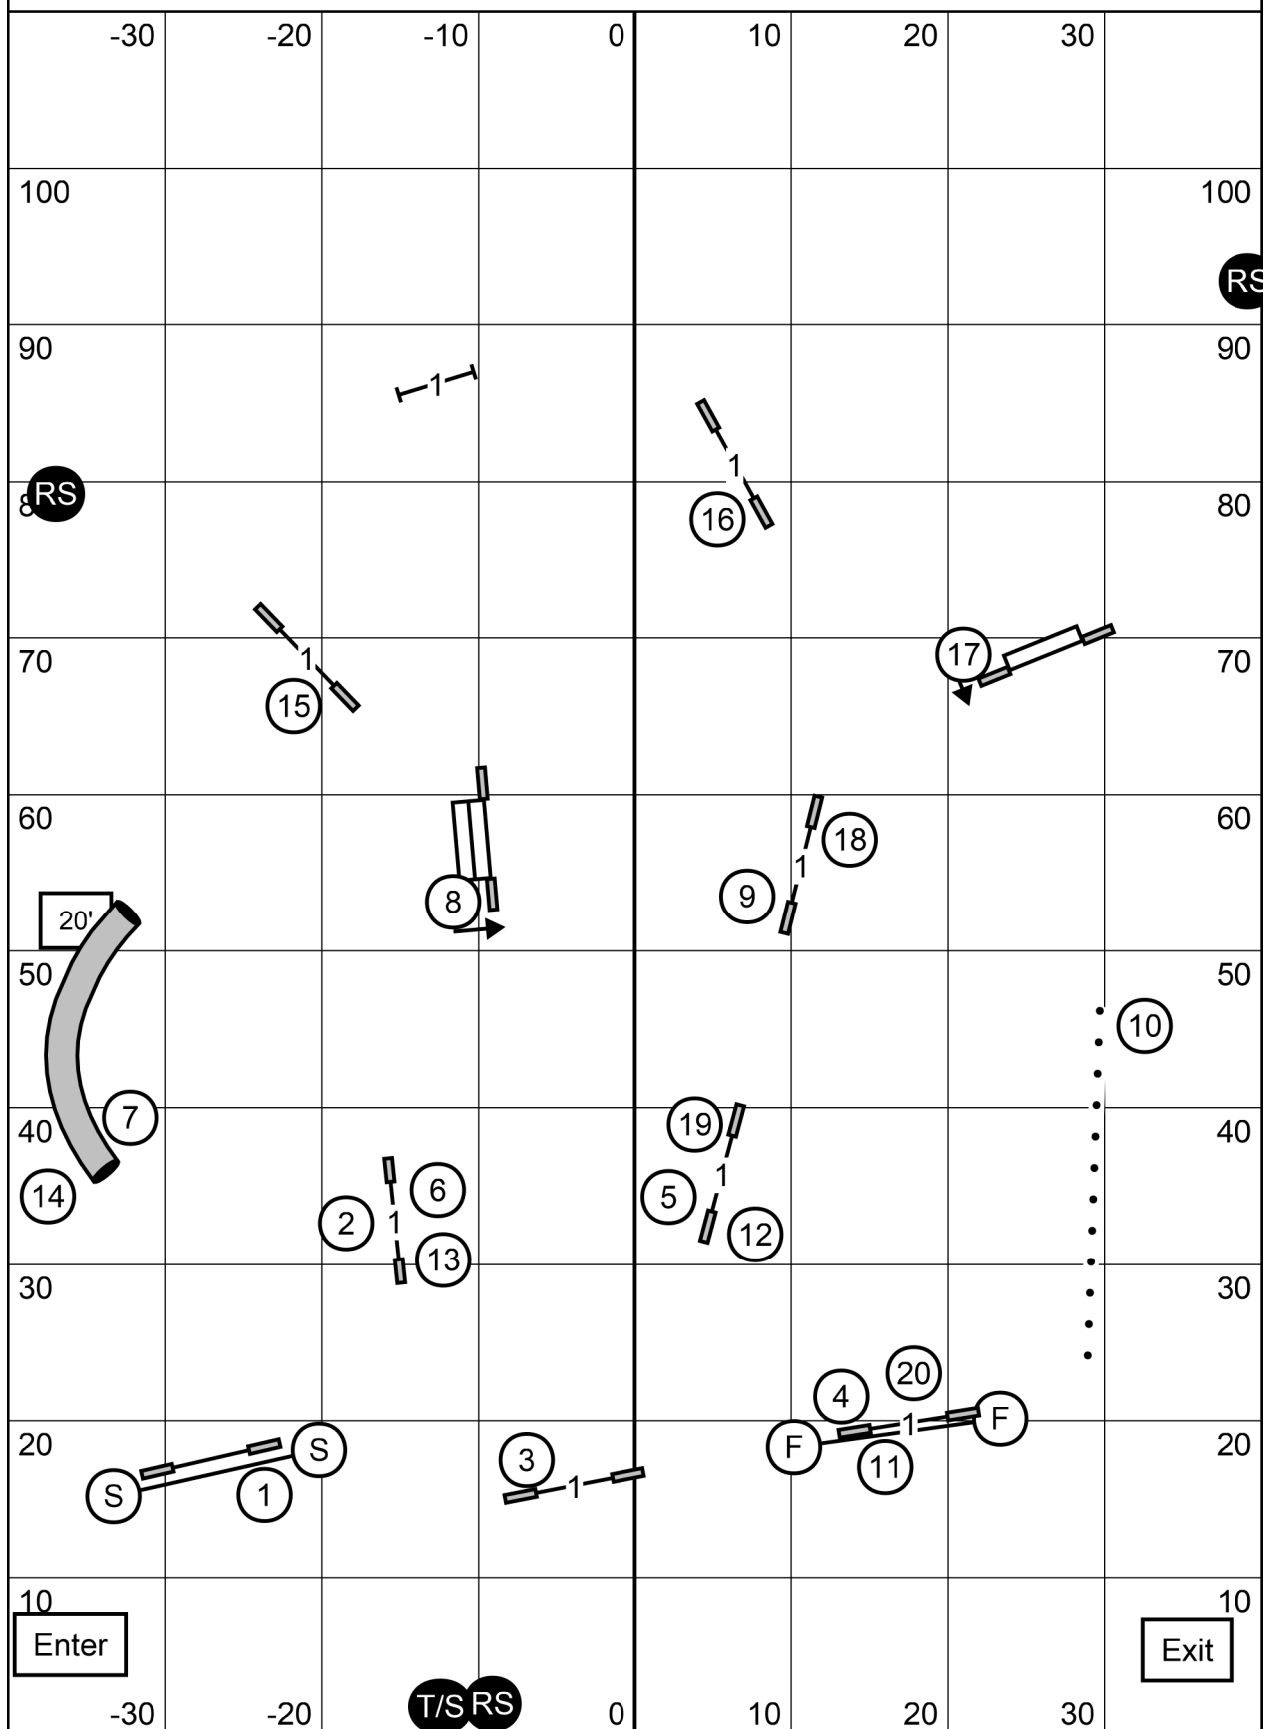

PREMIER JWW

Sunday

May 23, 2021

Judge: Laura A. English

Weimaraner Club of Washington DC Area

Frederick Indoor Sports Center

Indoors/Field Turf-80 X 110

Frederick, MD

PLEASE ENTER WHEN THE DOG PRIOR TO YOU TAKES #15