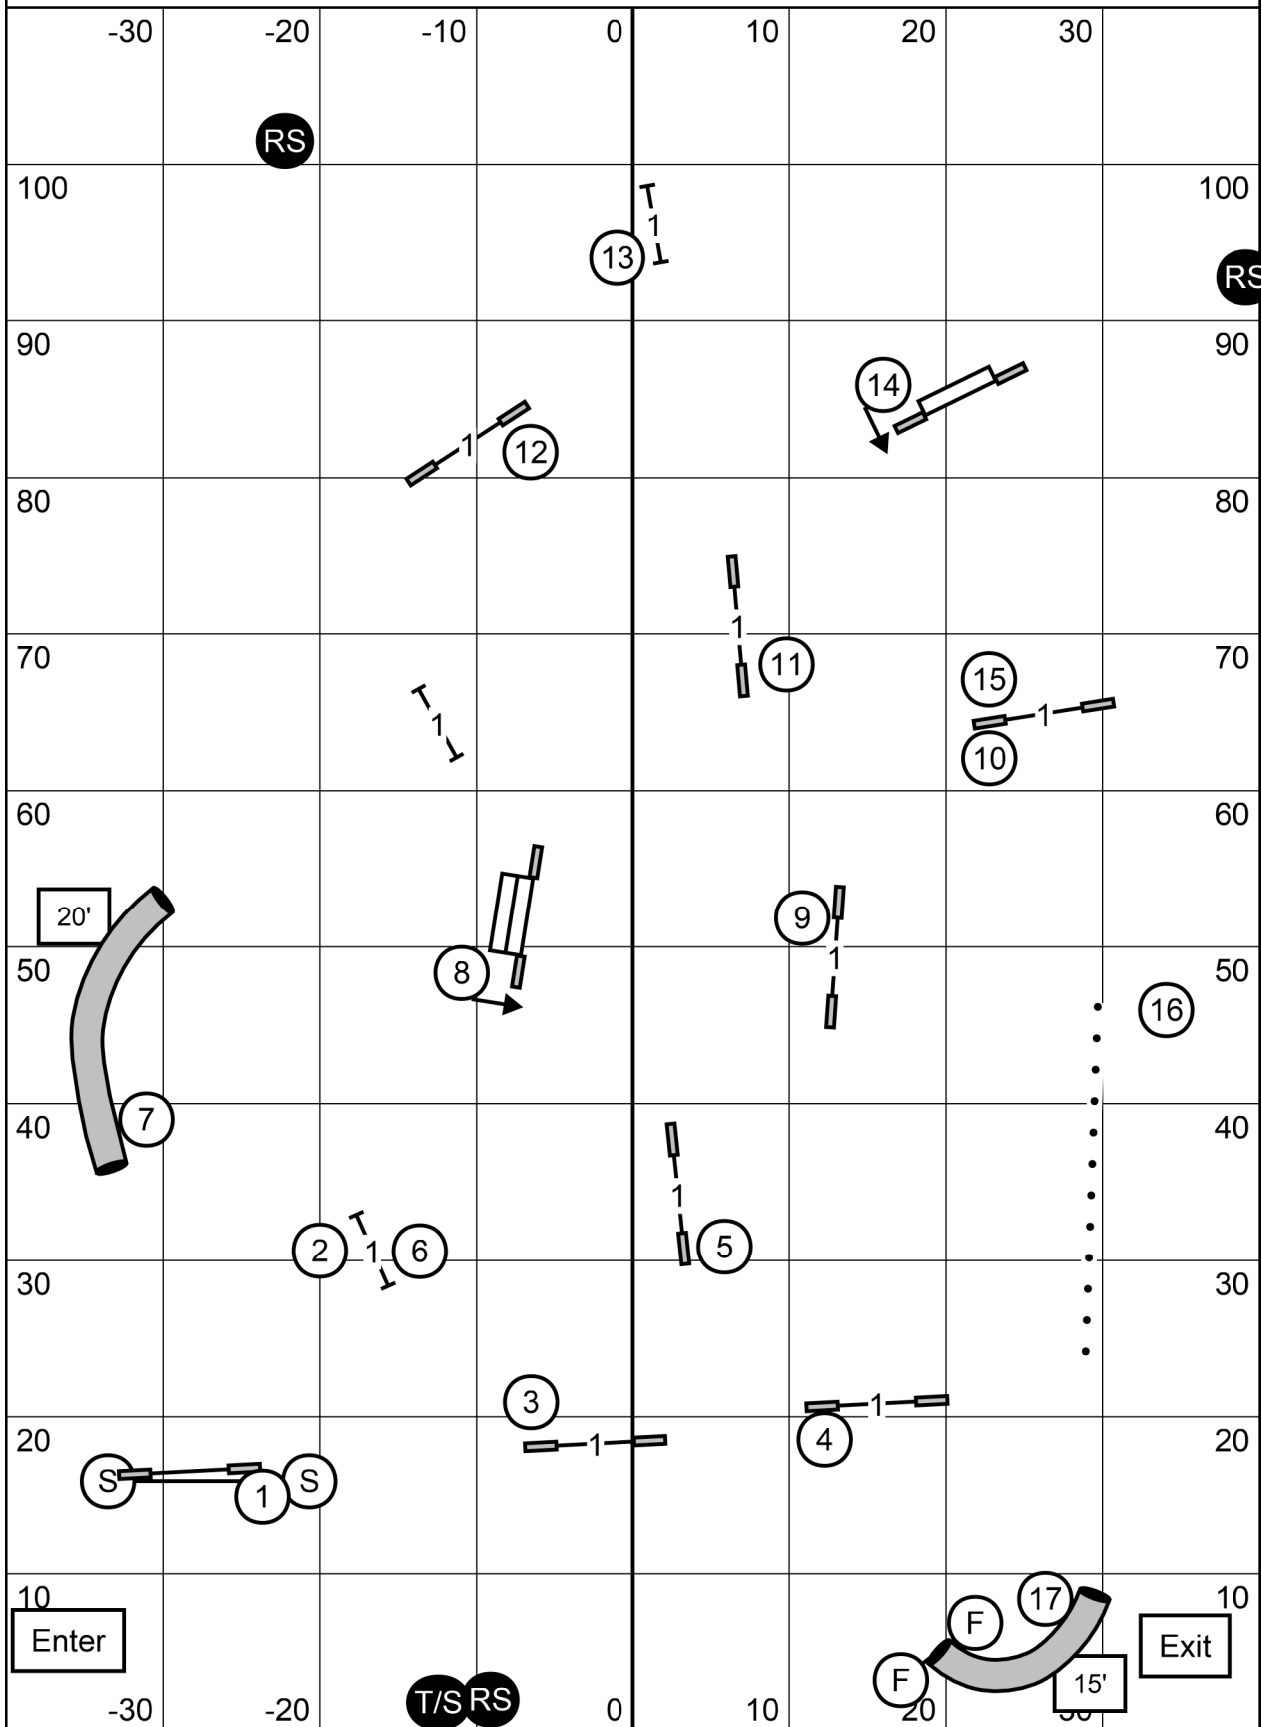

OPEN JWW

Sunday

May 23, 2021

Judge: Laura A. English

Weimaraner Club of Washington DC Area

Frederick Indoor Sports Center

Indoors/Field Turf-80 X 110

Frederick, MD

PLEASE ENTER WHEN THE DOG PRIOR TO YOU TAKES #13