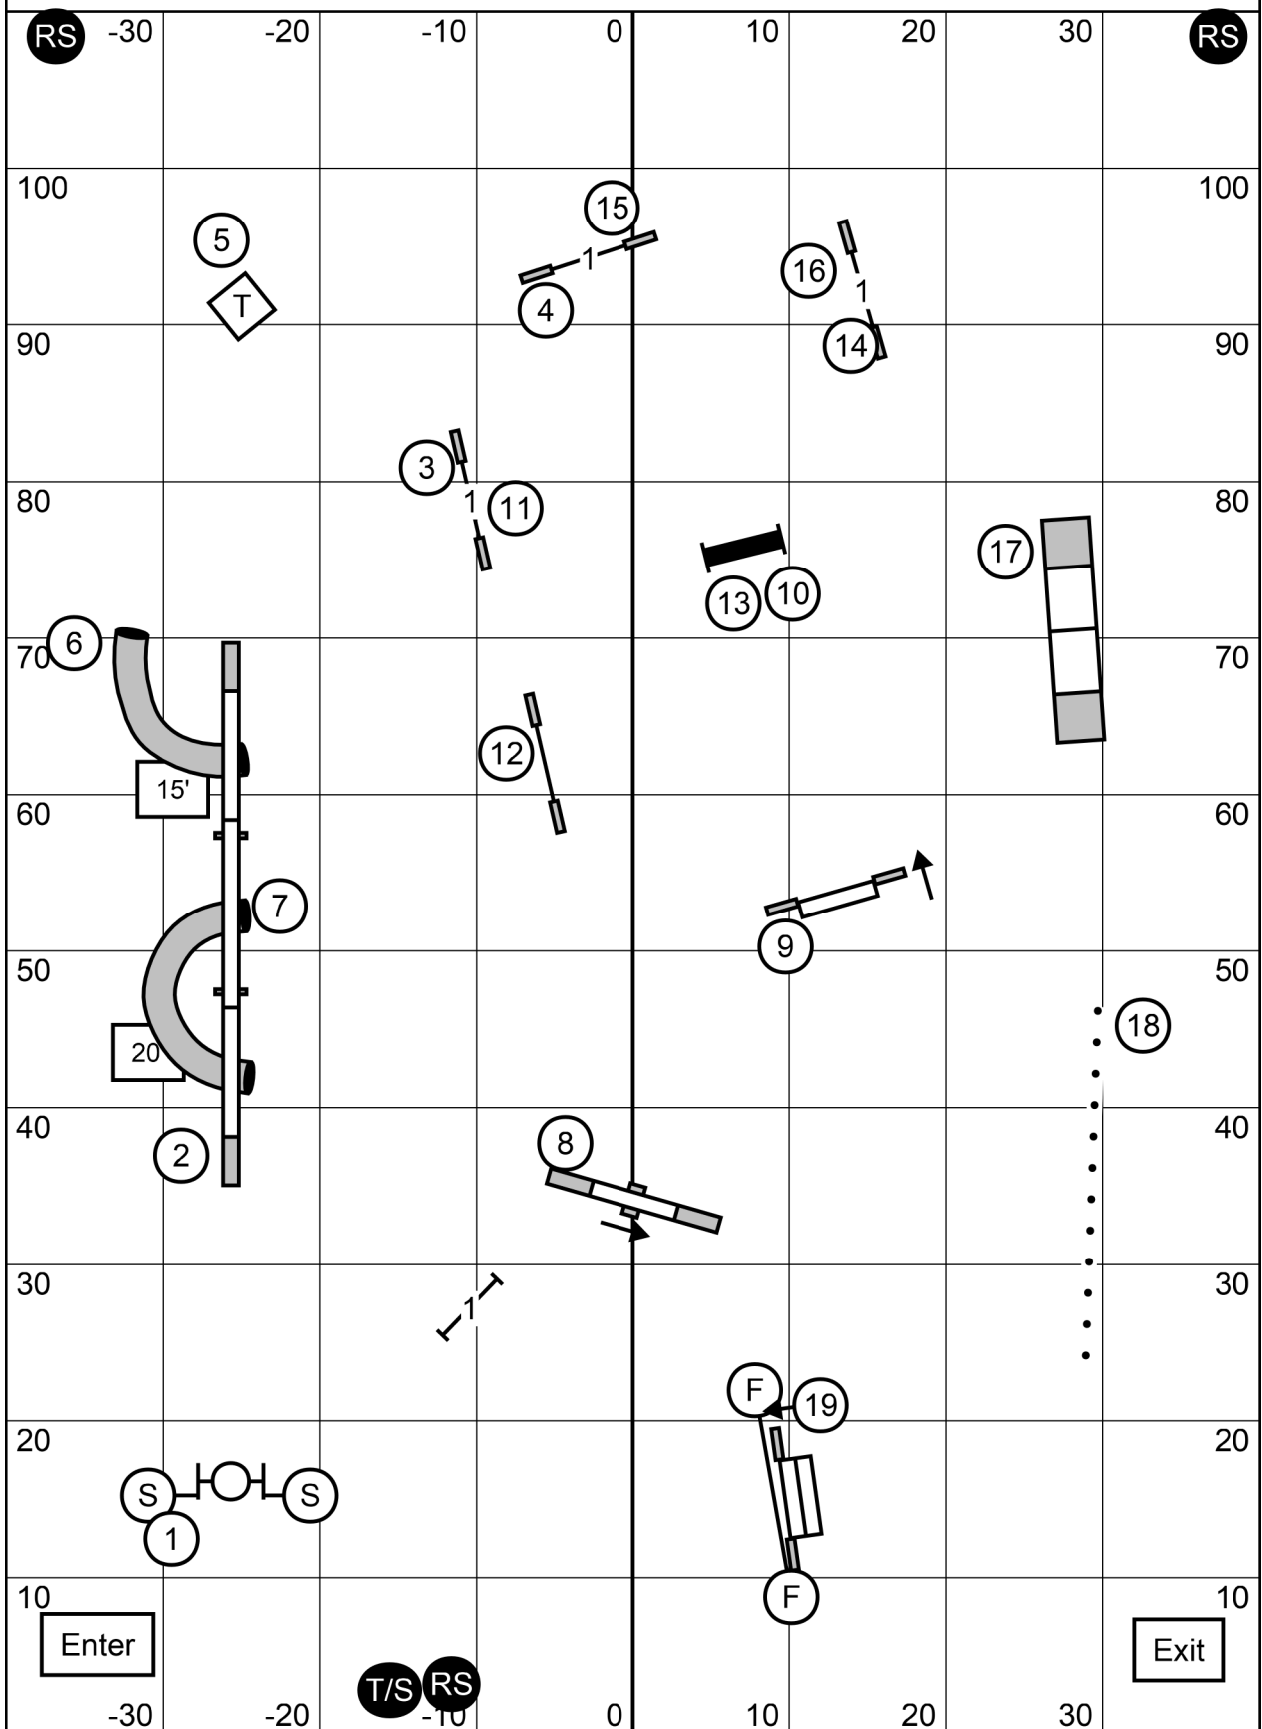

MASTER/EXCELLENT STANDARD

Judge: Laura A. English

Frederick Indoor Sports Center

Sunday

May 23, 2021

Weimaraner Club of Washington DC Area

Indoors/Field Turf-80 X 110

Frederick, MD

Please enter when the dog prior to you is approaching leash.