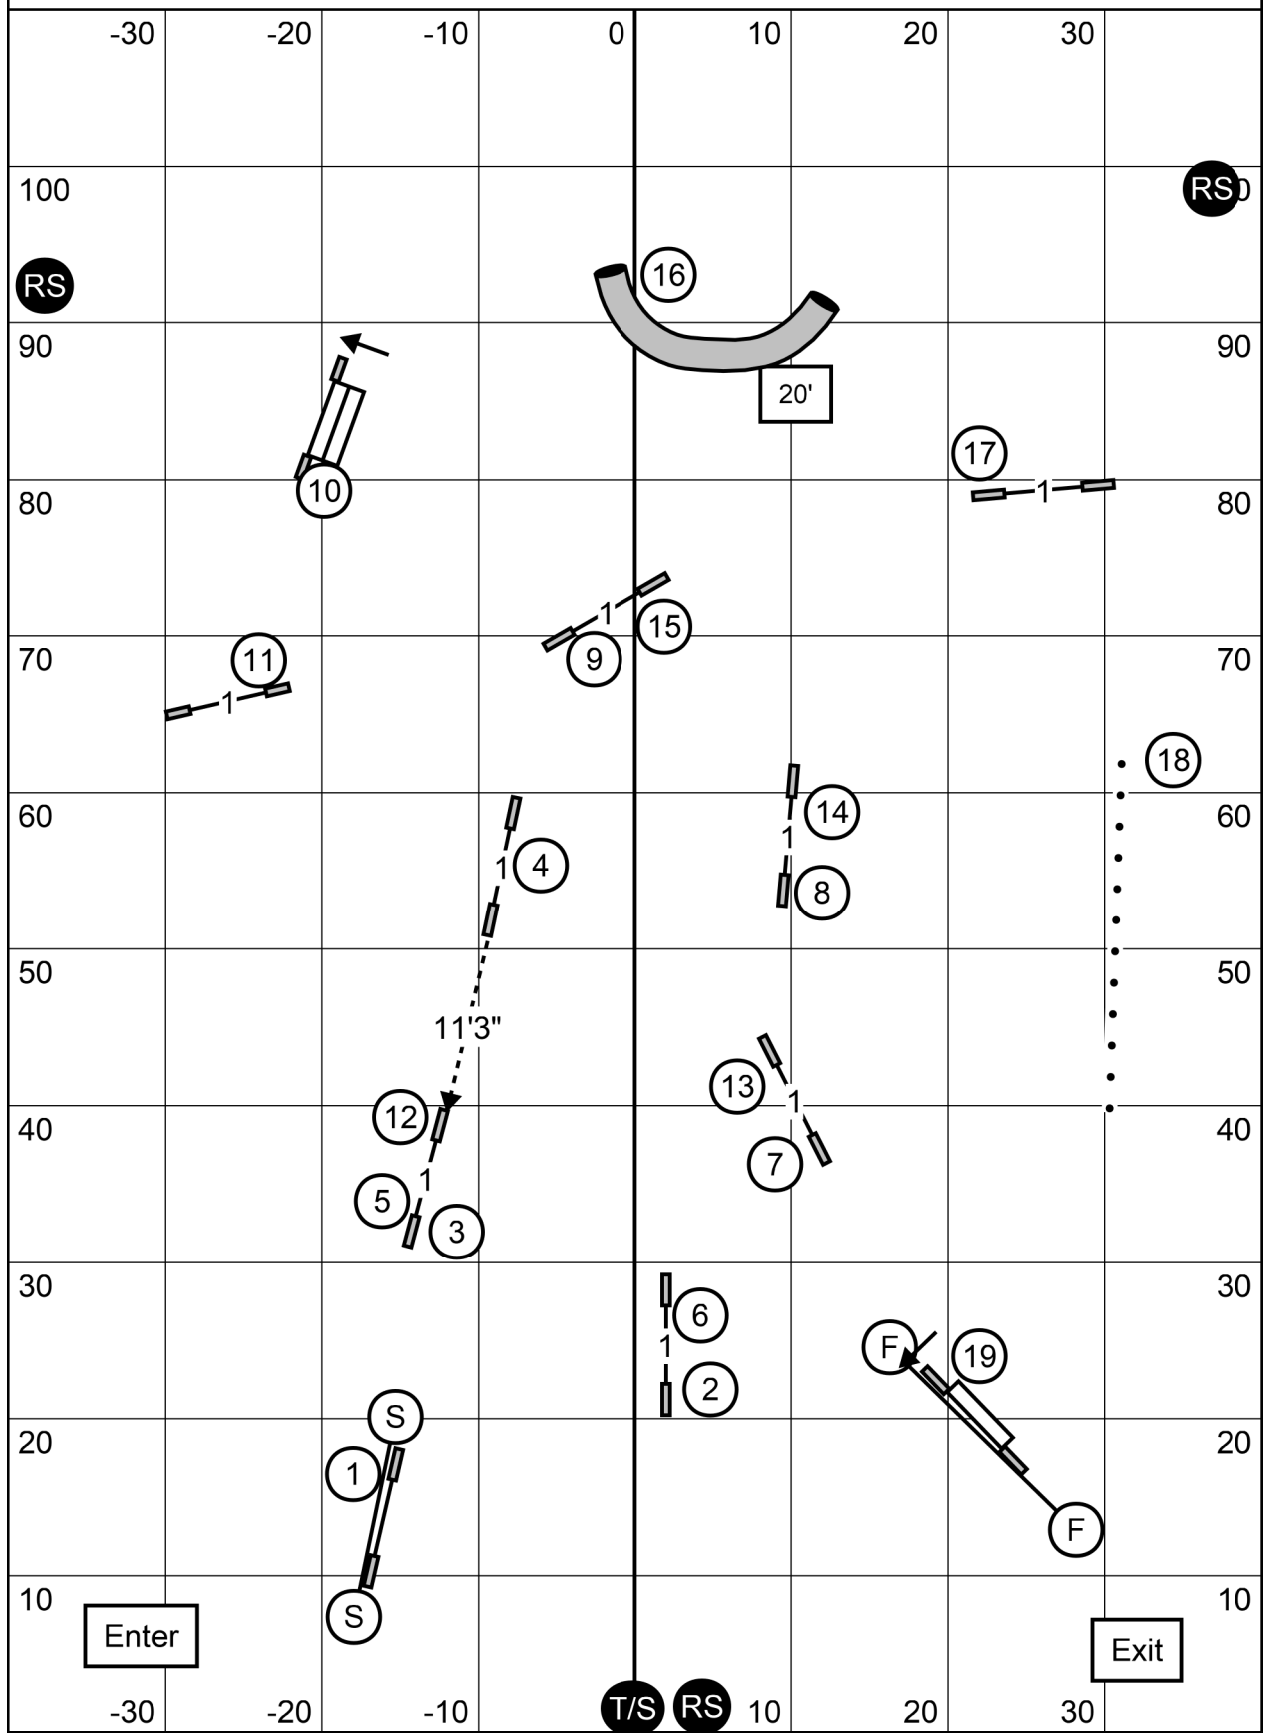

PREMIER JWW

Saturday April 22, 2021

Judge: Laura A. English
Frederick Indoor Sports Center

Weimaraner Club of the Washington DC Area
Indoors/Field Turf-80 X 110
Frederick, MD

PLEASE ENTER WHEN THE DOG PRIOR TO YOU TAKES #15

MASTER/EXCELLENT JWW

Saturday April 22, 2021

Judge: Laura A. English

Weimaraner Club of the Washington DC Area

Frederick Indoor Sports Center

Indoors/Field Turf-80 X 110

Frederick, MD

PLEASE ENTER WHEN THE DOG PRIOR TO YOU TAKES #13

ALL LEVELS FAST

Judge: Laura A. English
Frederick Indoor Sports Center

Saturday April 22, 2021
Weimaraner Club of the Washington DC Area
Indoors/Field Turf-80 X 110 Frederick, MD

Combo: Any Order & Any Direction
XM: all 3 jumps
Op: any 2 jumps
Nov: any 1 jump
For 9 points

Handler must be outside the line when all 4 paws touch Teeter #8, **until all 4 paws touch ground after last obstacle in send.** All 1 pt. jumps, including Start & Finish Jumps, Tunnel #10, Jumps #6 & #7, and Weaves #3, and Combo #9, are bi-directional.
NO BACK TO BACK OBSTACLES FOR POINTS.
Excellent/Master Send Obstacles=15+20 pts. needs 60 pts. to Q, so accumulation pts. must be 25 or greater. **Open** Send=13+20 pts. needs 55 pts. so accumulation must be 22 or greater. **Novice** Send=13+20 pts. needs 50 pts. so accumulation must be 17 or greater.
SCT all levels: 38sec.-8"; 35sec.-12/16"; 32sec.-20/24/26".
Preferred: 41sec.-4"; 38sec.-8/12"; 35sec.-16/20".
PLEASE ENTER WHEN THE DOG PRIOR TO YOU TAKES FINISH JUMP.