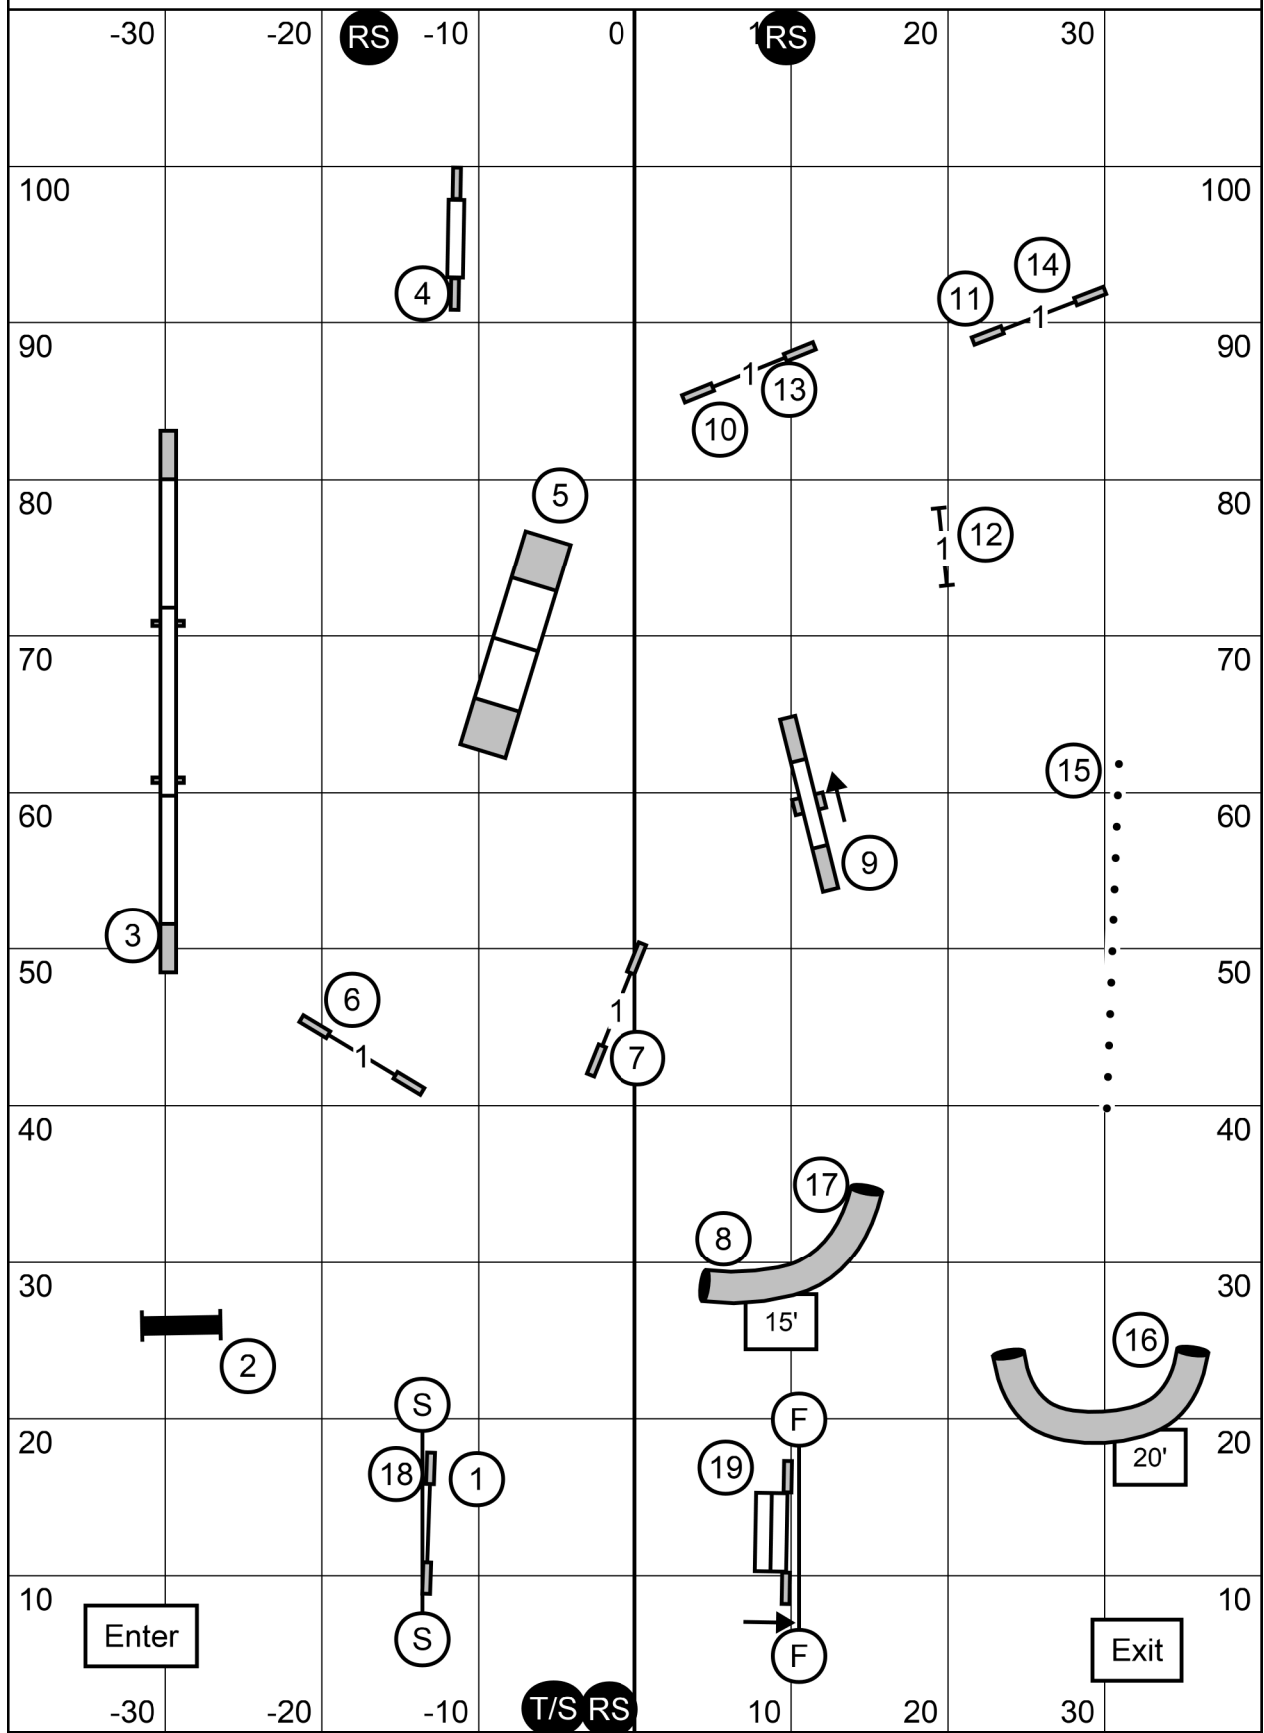

PREMIER STANDARD

Judge: Laura A. English
Frederick Indoor Sports Center

Saturday April 22, 2021
Weimaraner Club of the Washington DC Area
Indoors/Field Turf-80 X 110
Frederick, MD

Please enter when the dog prior to you is at #19.