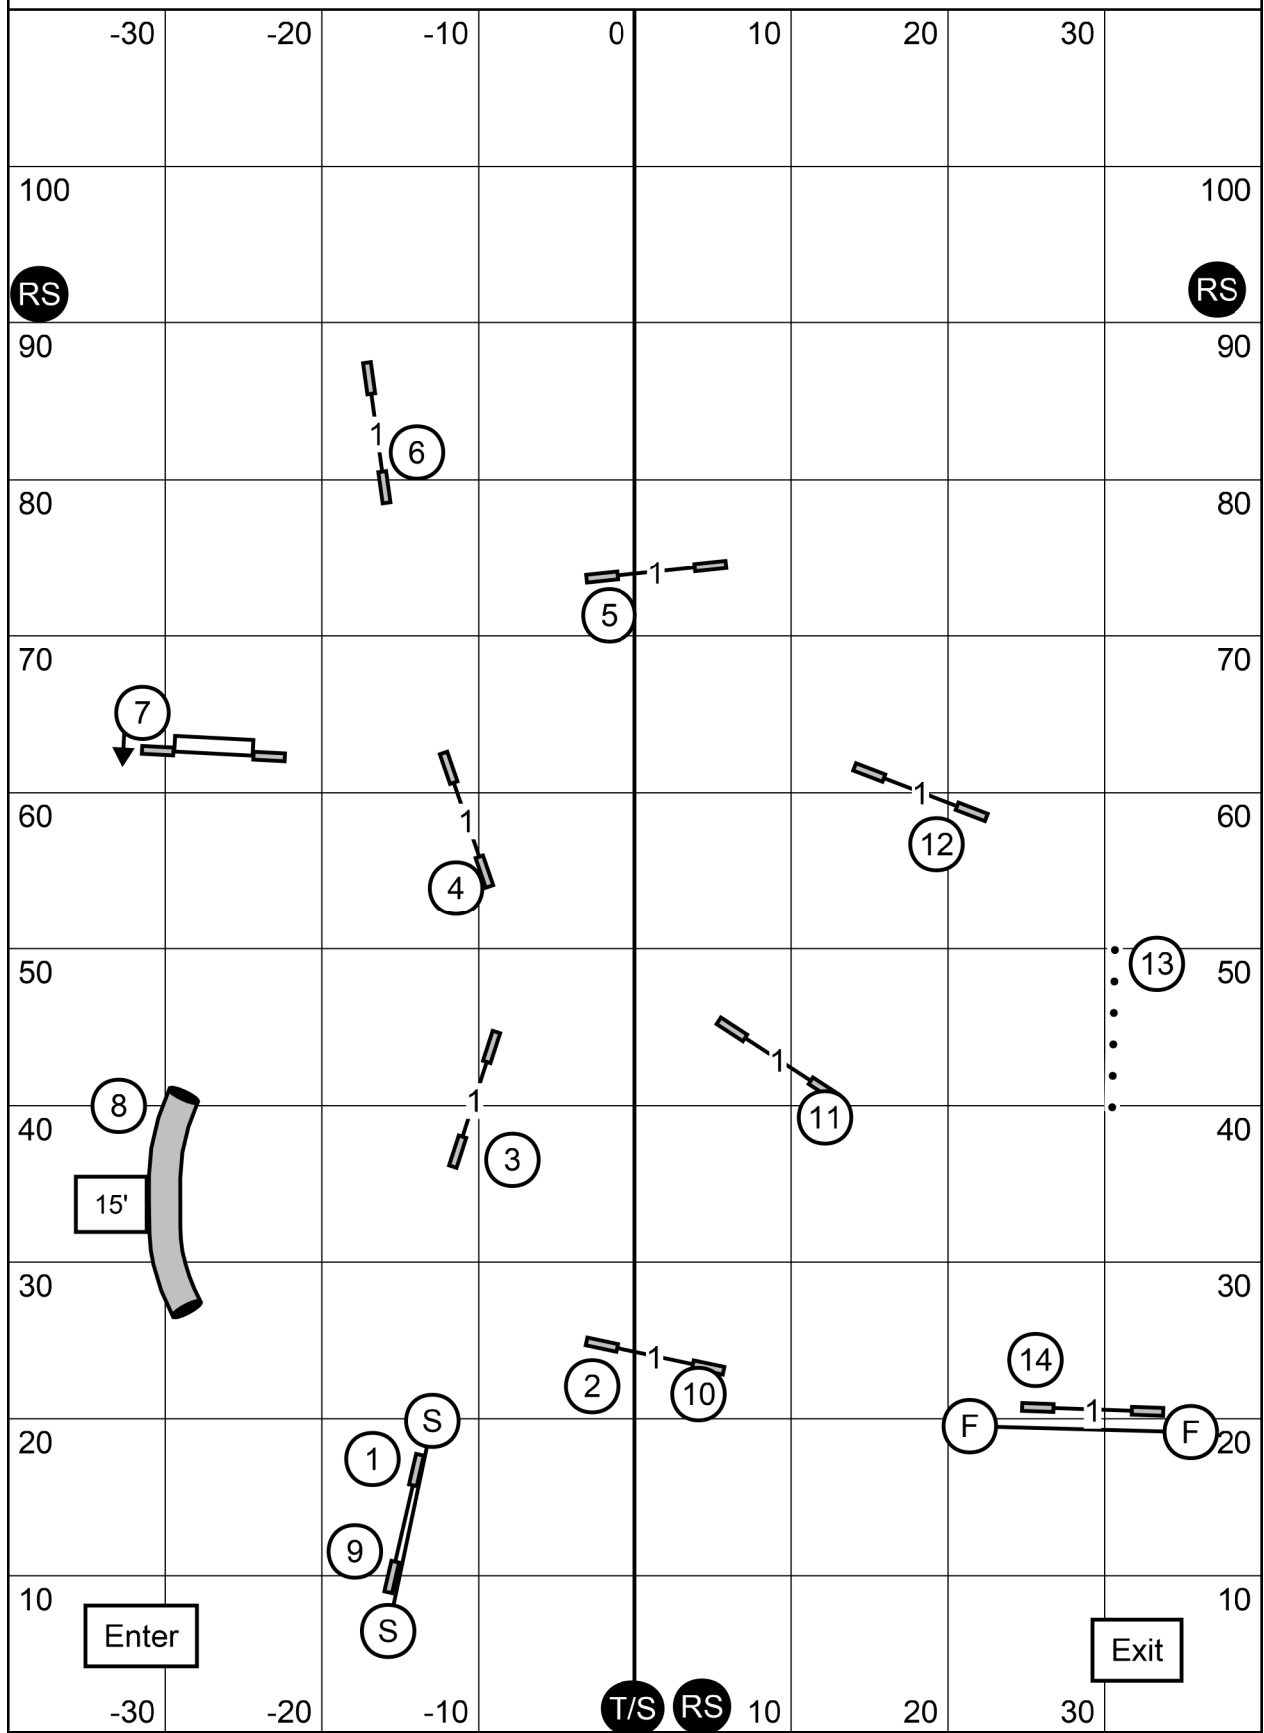

NOVICE JWW

Saturday April 22, 2021

Judge: Laura A. English
Frederick Indoor Sports Center

Weimaraner Club of the Washington DC Area
Indoors/Field Turf-80 X 110
Frederick, MD

PLEASE ENTER WHEN THE DOG PRIOR TO YOU TAKES #11