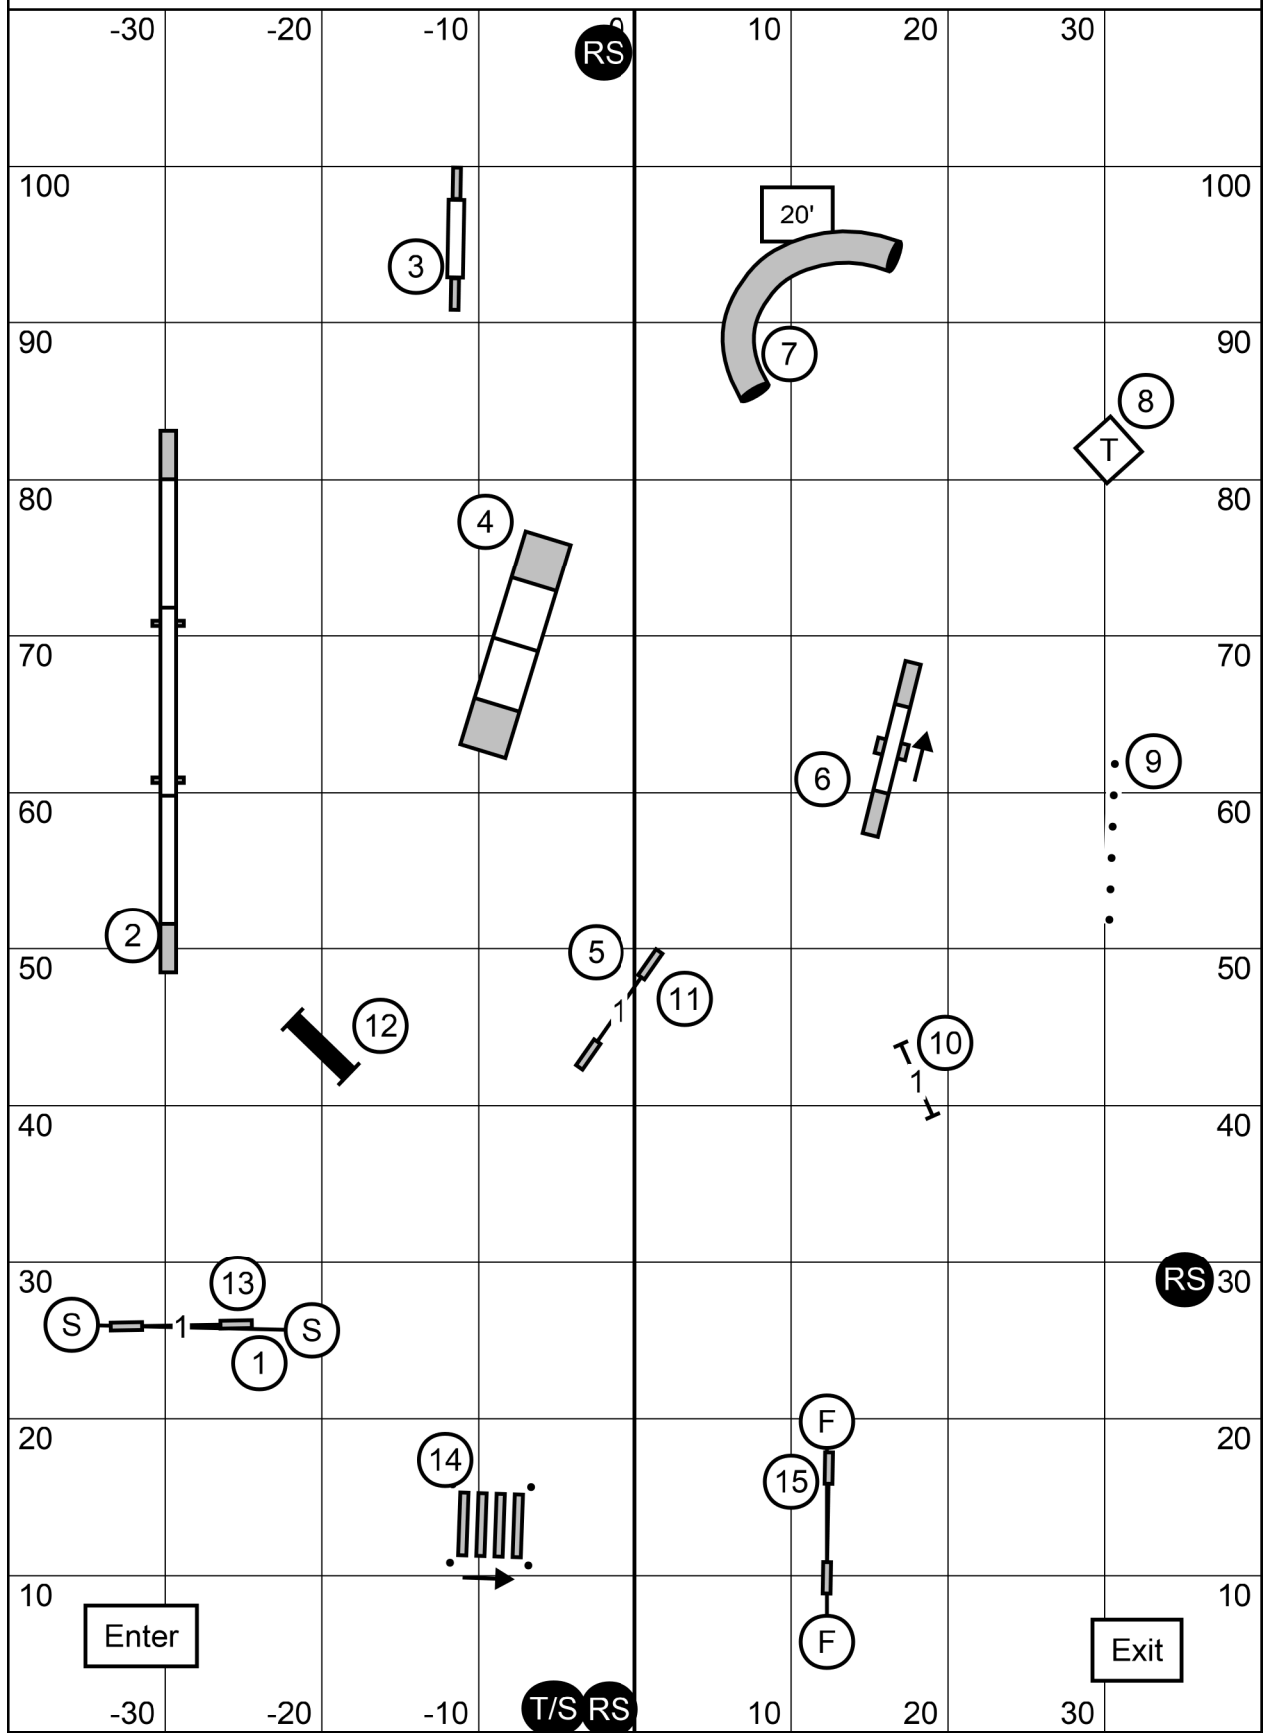

NOVICE STANDARD

Saturday April 22, 2021

Judge: Laura A. English
Frederick Indoor Sports Center

Weimaraner Club of the Washington DC Area
Indoors/Field Turf-80 X 110
Frederick, MD

Please enter when the dog prior to you is at #15.