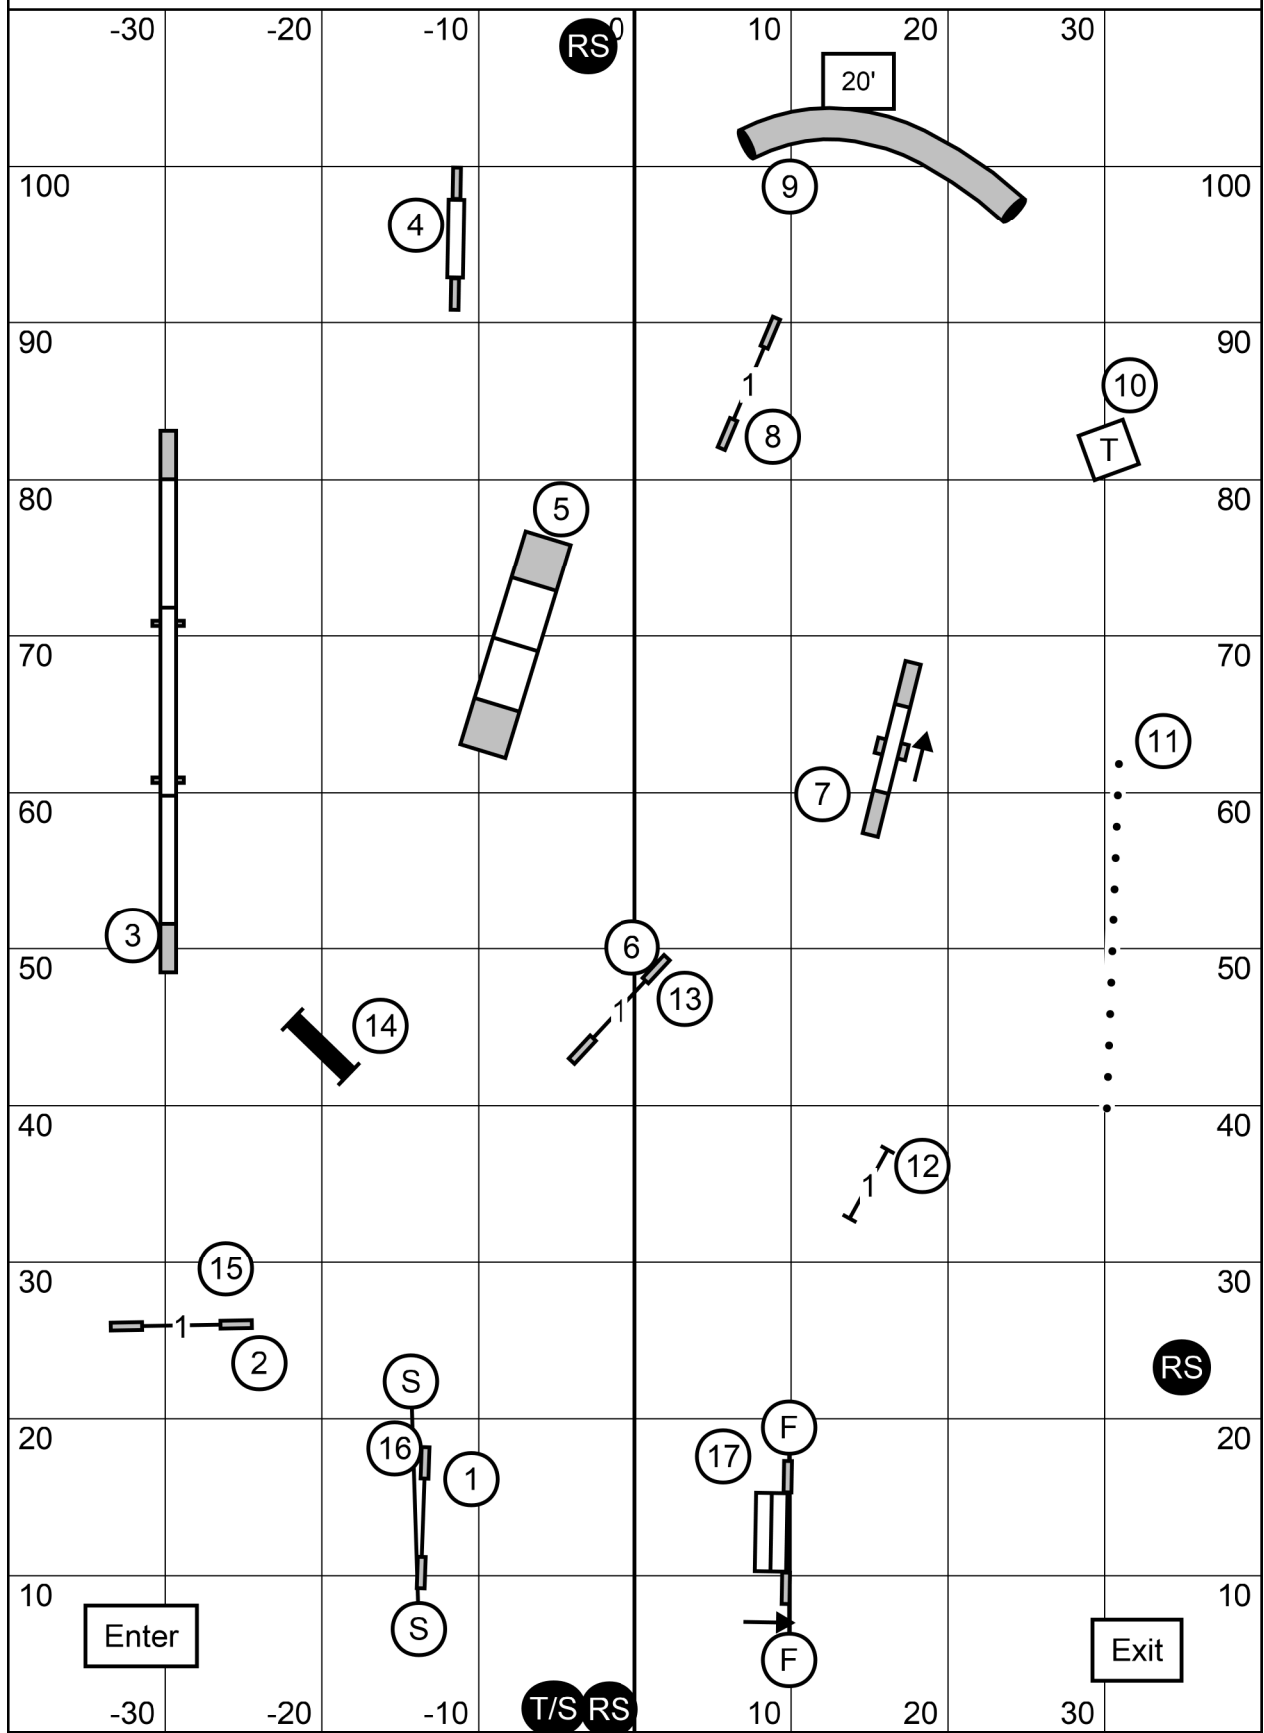

OPEN STANDARD

Judge: Laura A. English
Frederick Indoor Sports Center

Saturday April 22, 2021
Weimaraner Club of the Washington DC Area
Indoors/Field Turf-80 X 110
Frederick, MD

Please enter when the dog prior to you is at #17.