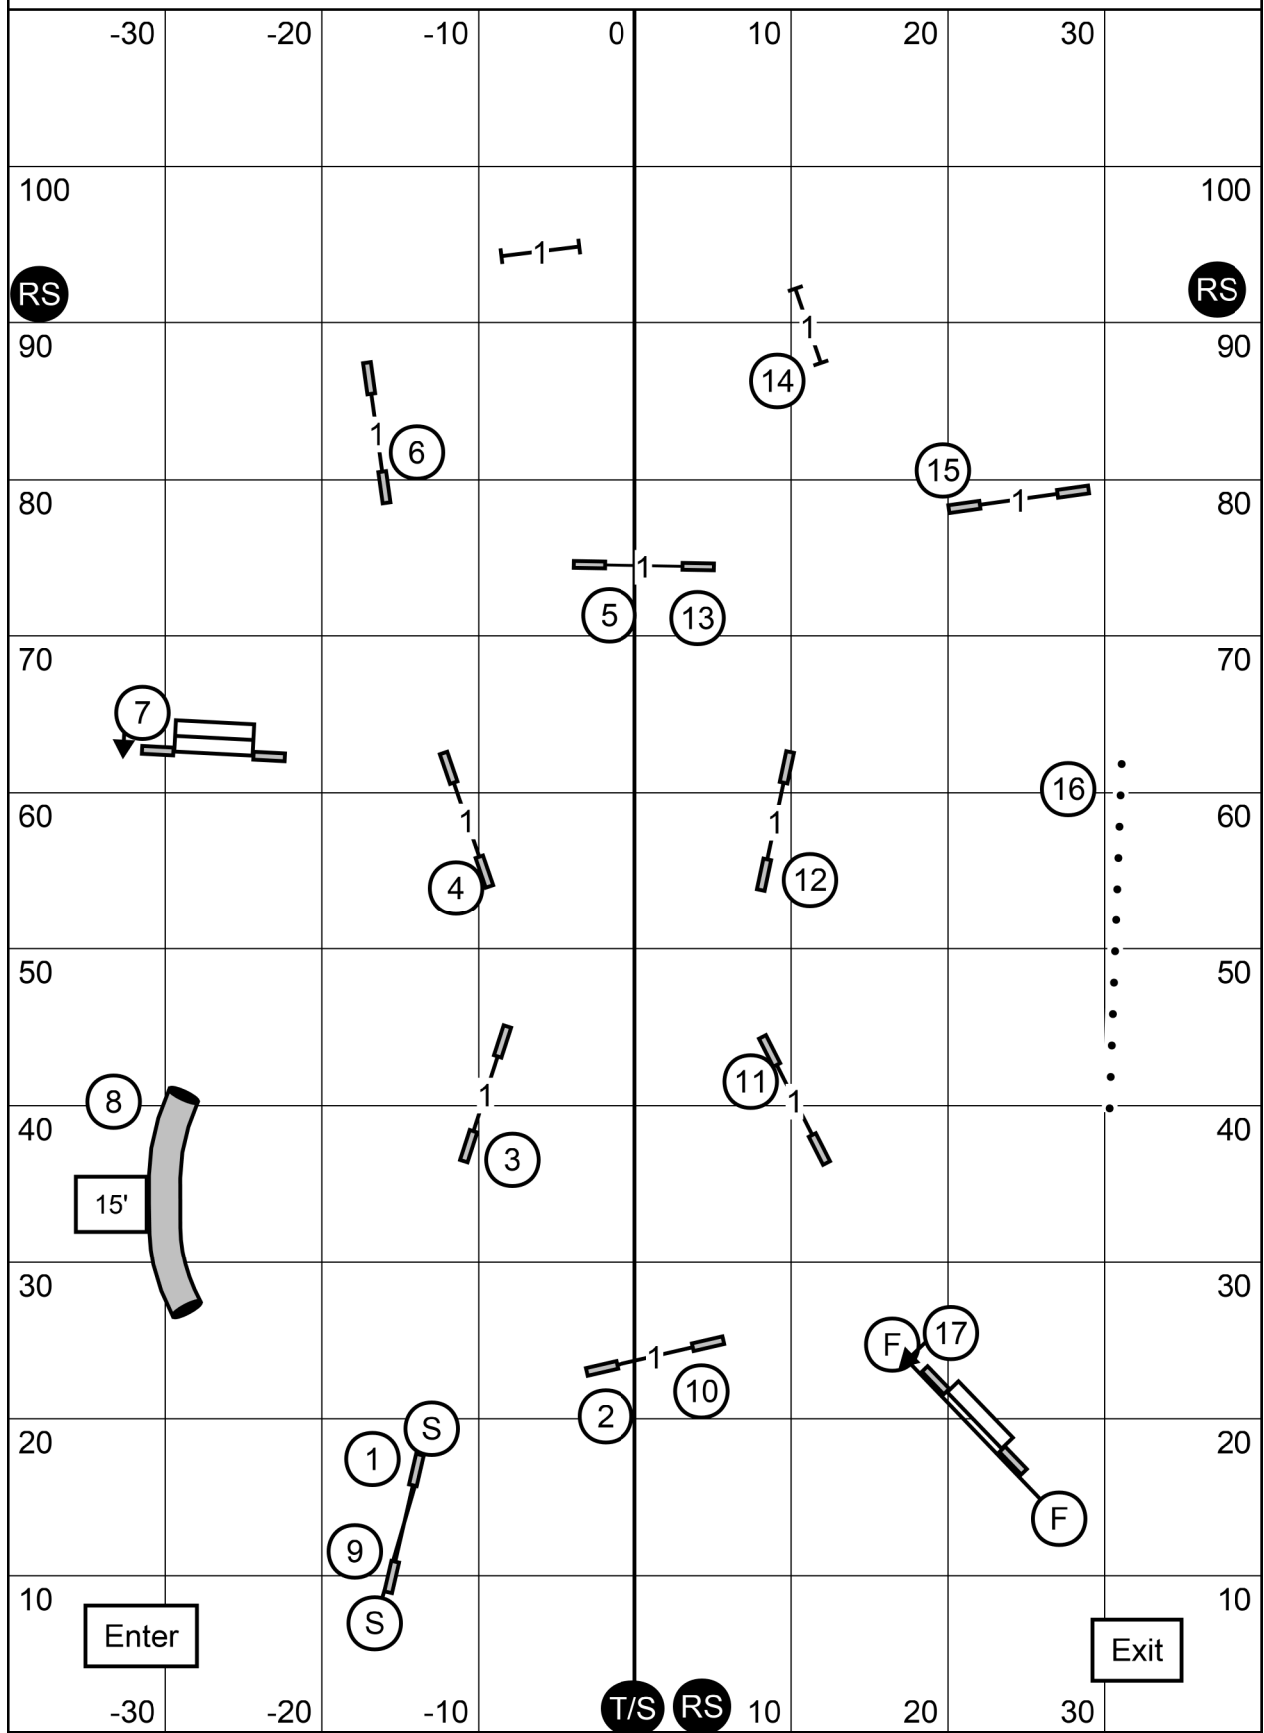

OPEN JWW

Saturday April 22, 2021

Judge: Laura A. English
Frederick Indoor Sports Center

Weimaraner Club of the Washington DC Area
Indoors/Field Turf-80 X 110
Frederick, MD

PLEASE ENTER WHEN THE DOG PRIOR TO YOU TAKES #12