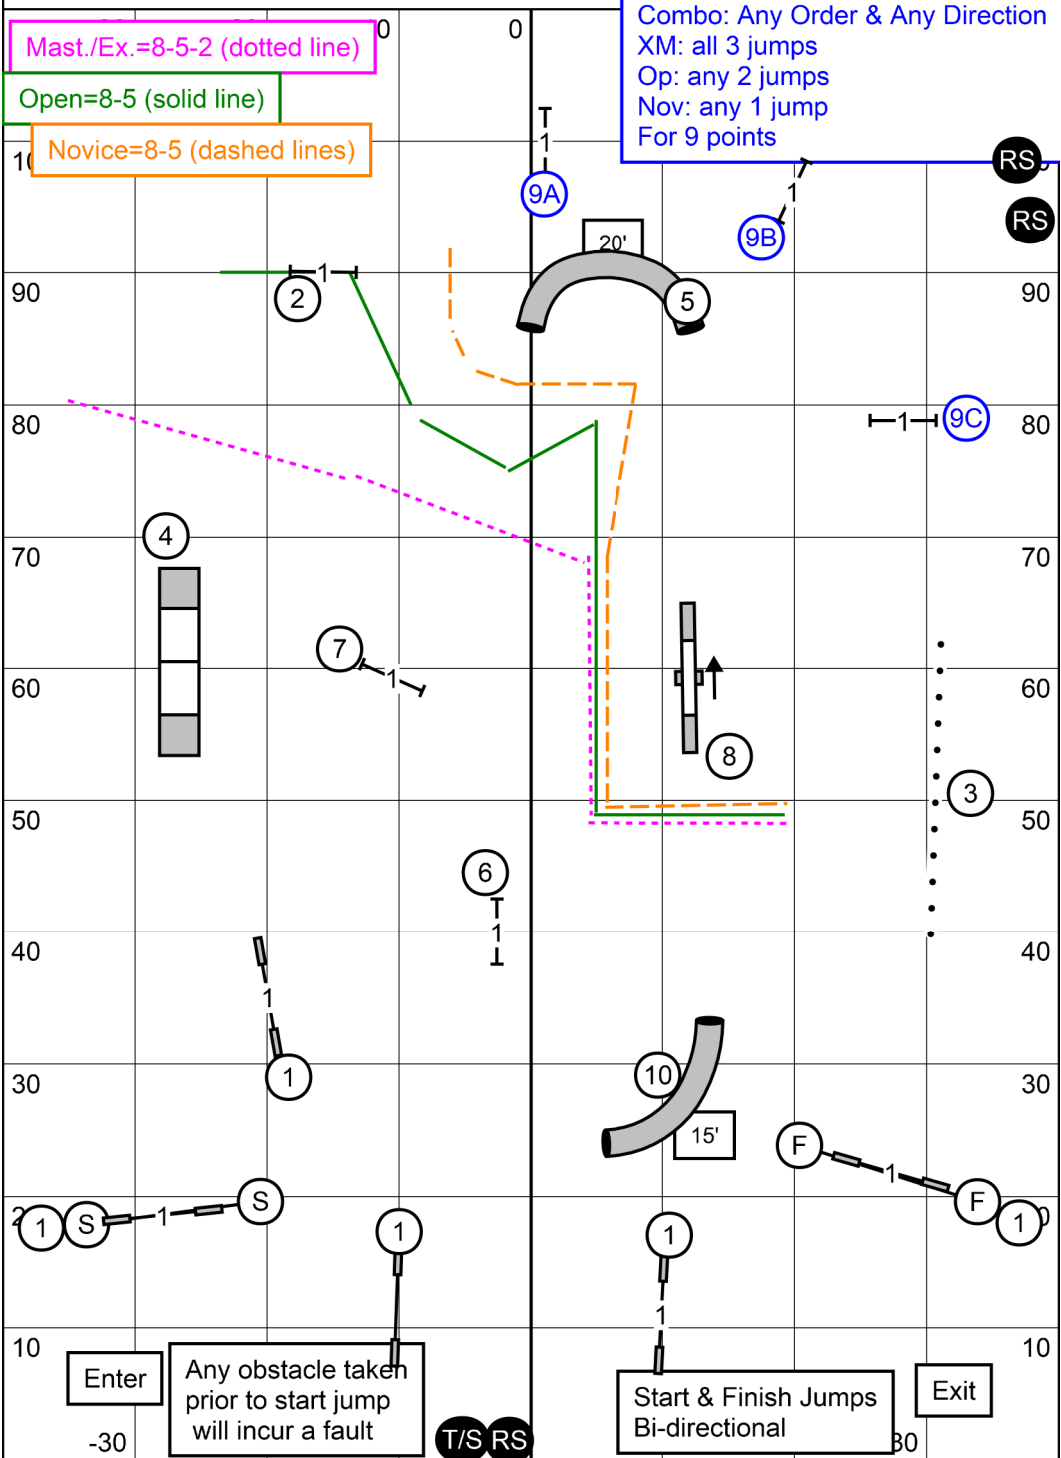

ALL LEVELS FAST

Judge: Laura A. English
Frederick Indoor Sports Center

Saturday April 22, 2021
Weimaraner Club of the Washington DC Area
Indoors/Field Turf-80 X 110 Frederick, MD

Combo: Any Order & Any Direction
XM: all 3 jumps
Op: any 2 jumps
Nov: any 1 jump
For 9 points

Handler must be outside the line when all 4 paws touch Teeter #8, **until all 4 paws touch ground after last obstacle in send.** All 1 pt. jumps, including Start & Finish Jumps, Tunnel #10, Jumps #6 & #7, and Weaves #3, and Combo #9, are bi-directional.
NO BACK TO BACK OBSTACLES FOR POINTS.
Excellent/Master Send Obstacles=15+20 pts. needs 60 pts. to Q, so accumulation pts. must be 25 or greater. **Open** Send=13+20 pts. needs 55 pts. so accumulation must be 22 or greater. **Novice** Send=13+20 pts. needs 50 pts. so accumulation must be 17 or greater.
SCT all levels: 38sec.-8"; 35sec.-12/16"; 32sec.-20/24/26".
Preferred: 41sec.-4"; 38sec.-8/12"; 35sec.-16/20".
PLEASE ENTER WHEN THE DOG PRIOR TO YOU TAKES FINISH JUMP.