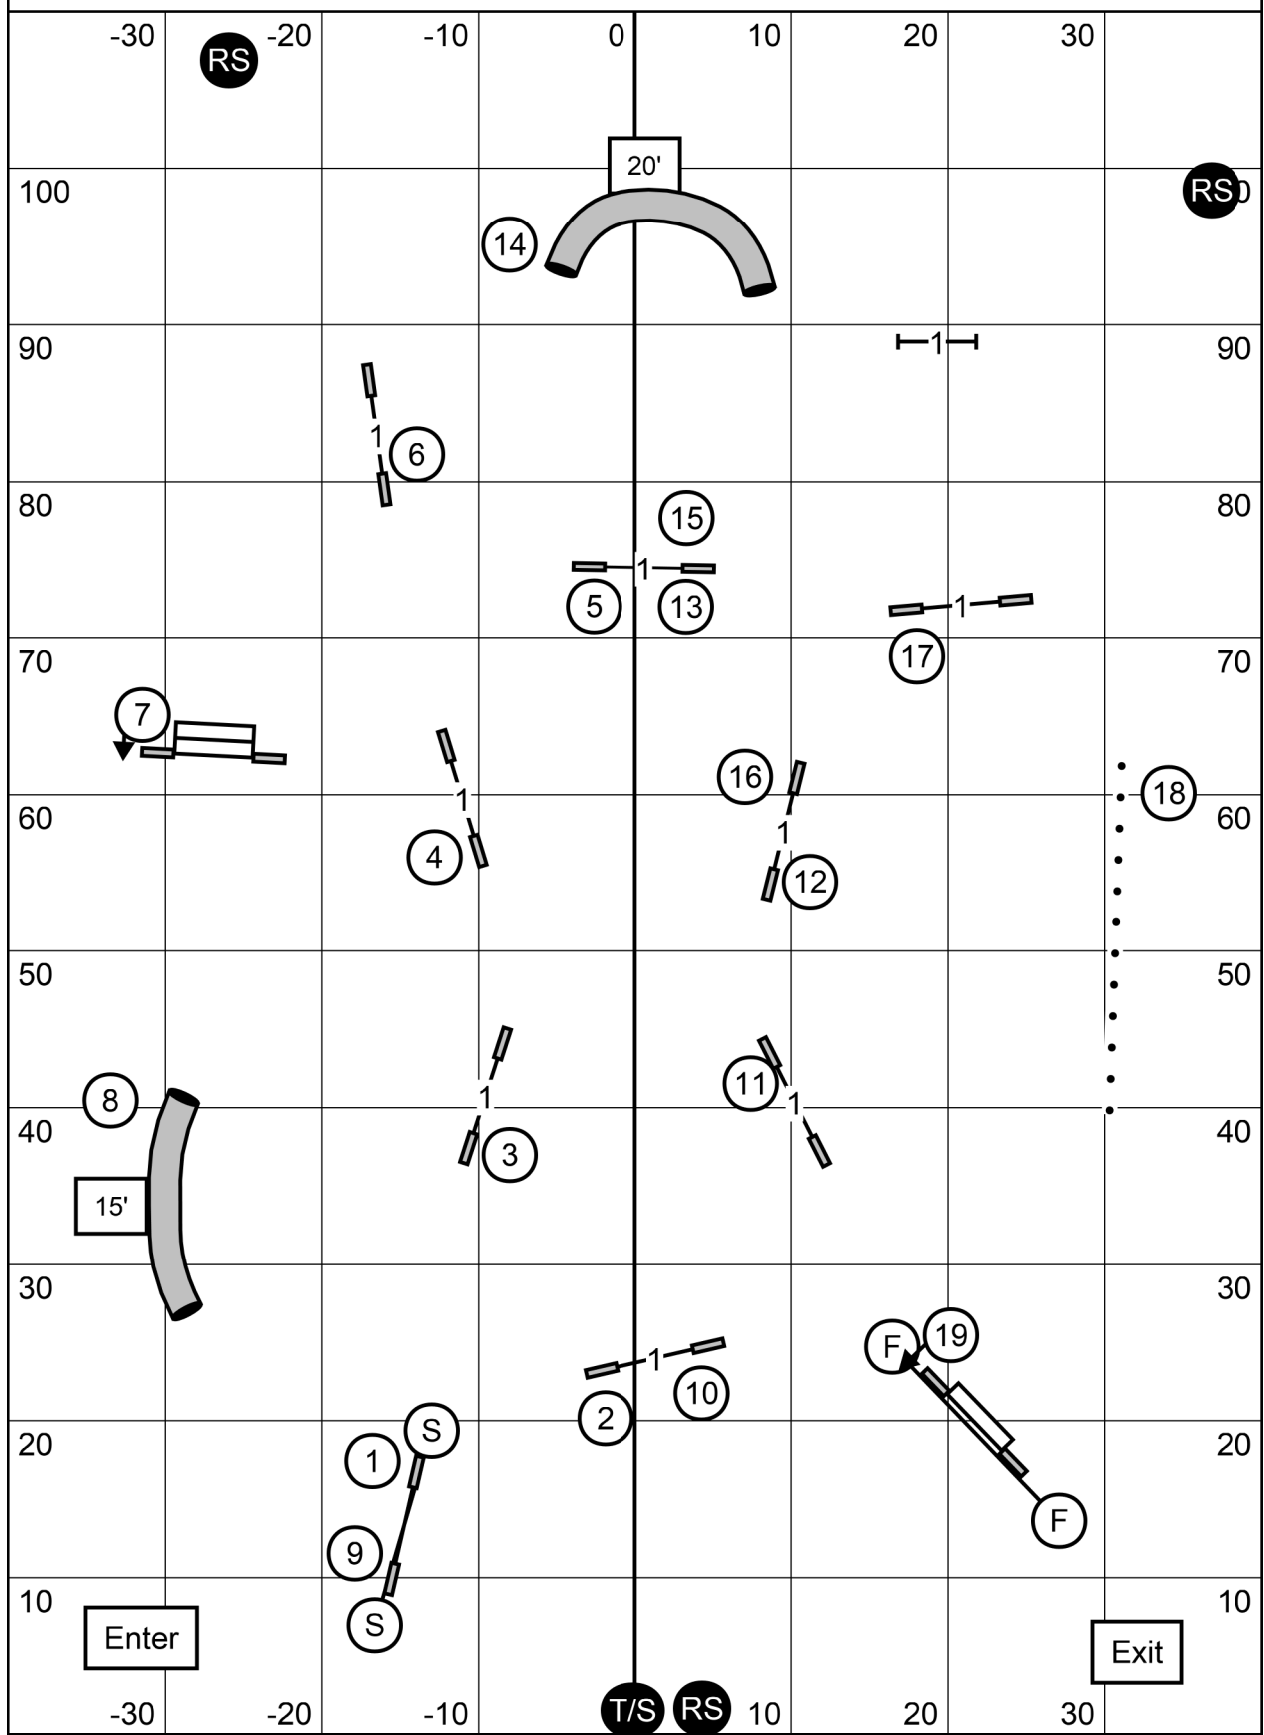

MASTER/EXCELLENT JWW

Saturday April 22, 2021

Judge: Laura A. English

Weimaraner Club of the Washington DC Area

Frederick Indoor Sports Center

Indoors/Field Turf-80 X 110

Frederick, MD

PLEASE ENTER WHEN THE DOG PRIOR TO YOU TAKES #13

ALL LEVELS FAST

Judge: Laura A. English
Frederick Indoor Sports Center

Saturday April 22, 2021
Weimaraner Club of the Washington DC Area
Indoors/Field Turf-80 X 110 Frederick, MD

Combo: Any Order & Any Direction
XM: all 3 jumps
Op: any 2 jumps
Nov: any 1 jump
For 9 points

Handler must be outside the line when all 4 paws touch Teeter #8, **until all 4 paws touch ground after last obstacle in send.** All 1 pt. jumps, including Start & Finish Jumps, Tunnel #10, Jumps #6 & #7, and Weaves #3, and Combo #9, are bi-directional.
NO BACK TO BACK OBSTACLES FOR POINTS.
Excellent/Master Send Obstacles=15+20 pts. needs 60 pts. to Q, so accumulation pts. must be 25 or greater. **Open** Send=13+20 pts. needs 55 pts. so accumulation must be 22 or greater. **Novice** Send=13+20 pts. needs 50 pts. so accumulation must be 17 or greater.
SCT all levels: 38sec.-8"; 35sec.-12/16"; 32sec.-20/24/26".
Preferred: 41sec.-4"; 38sec.-8/12"; 35sec.-16/20".
PLEASE ENTER WHEN THE DOG PRIOR TO YOU TAKES FINISH JUMP.