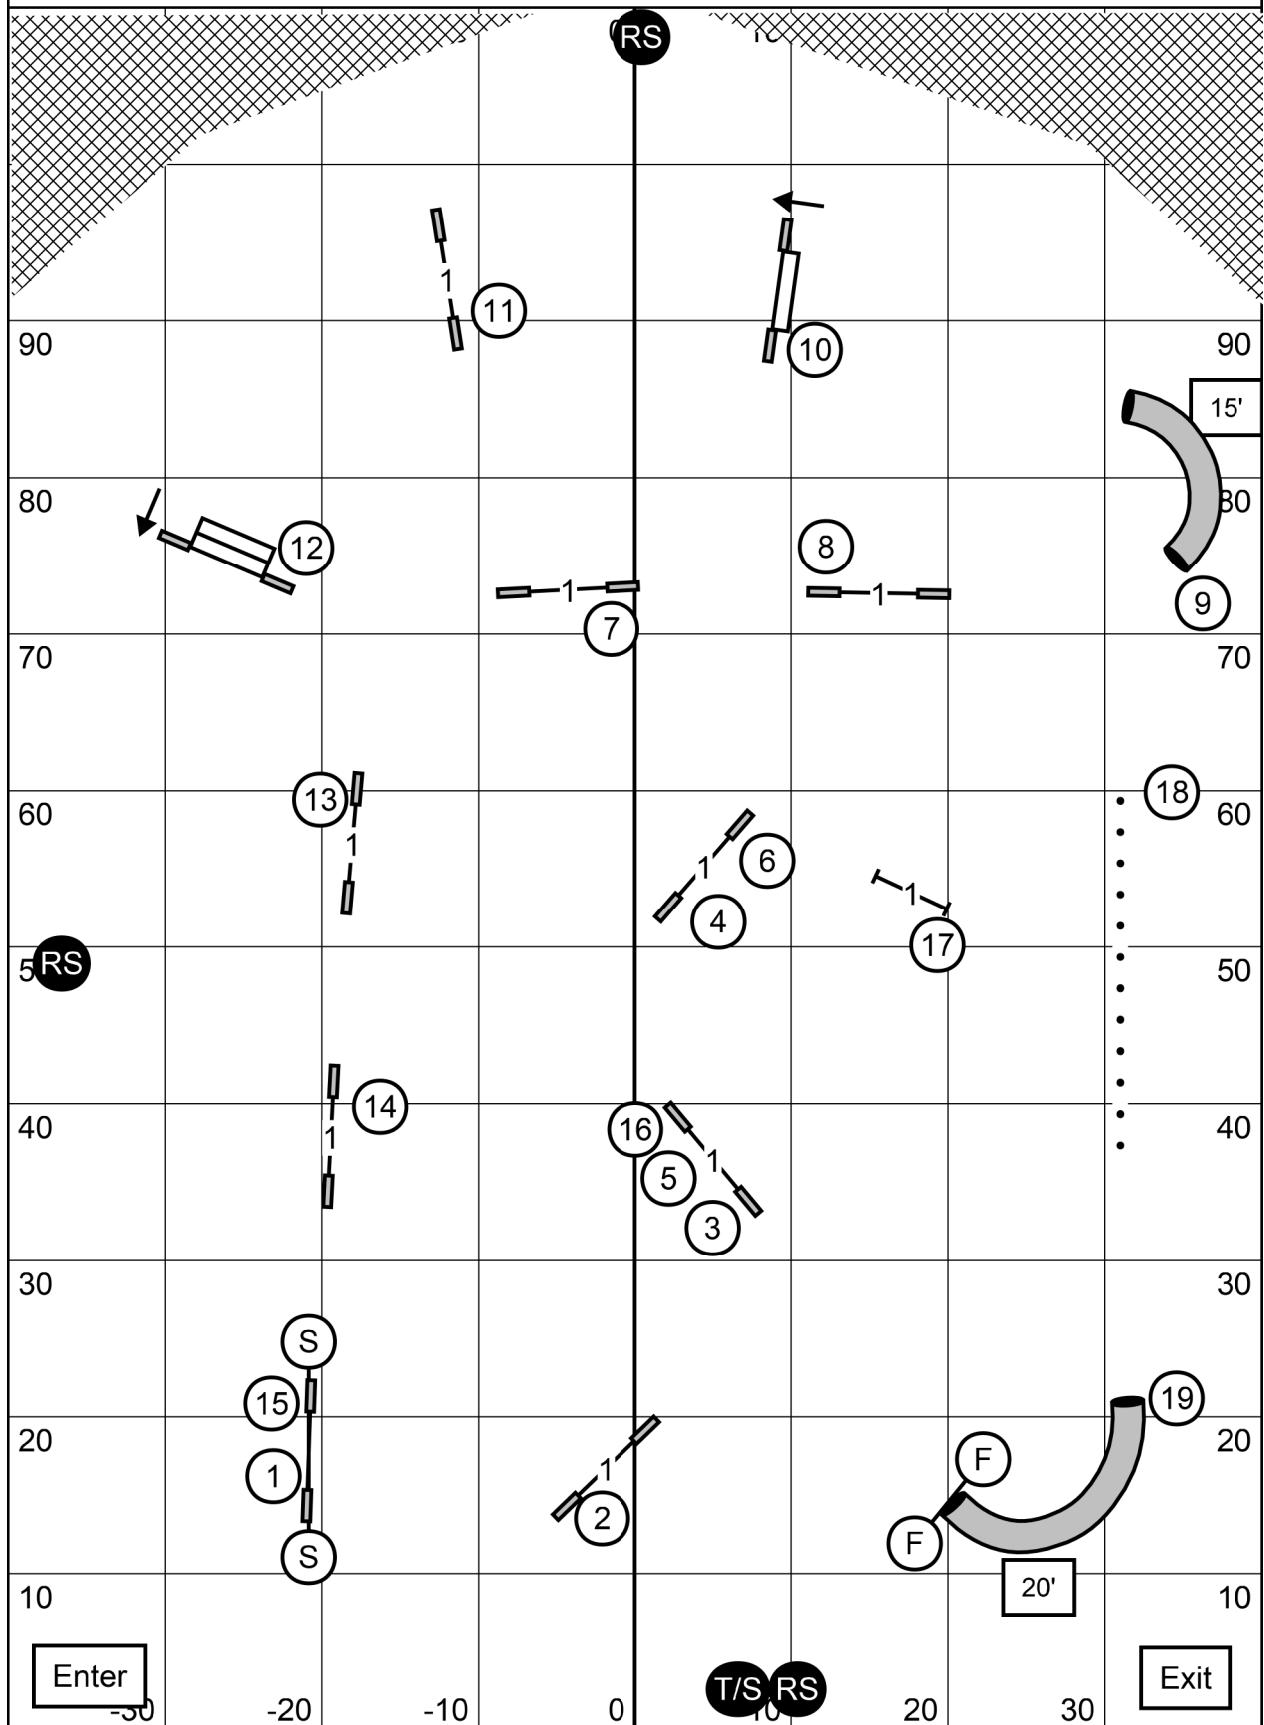

PREMIER JWW

Friday May 21, 2021

Judge: Laura A. English

Weimaraner Club of Washington DC Area

Frederick Indoor Sports Center

Indoors/Field Turf-80 X 110

Frederick, MD

Please enter when the dog prior to you is at #16.

TIME 2 BEAT

Friday May 21, 2021

Judge: Laura A. English

Weimaraner Club of Washington DC Area

Frederick Indoor Sports Center

Indoors/Field Turf-80 X 110

Frederick, MD

Please enter when the dog prior to you is at #13 Teeter.

PREMIER STANDARD

Friday May 21, 2021

Judge: Laura A. English

Weimaraner Club of Washington DC Area

Frederick Indoor Sports Center

Indoors/Field Turf-80 X 110

Frederick, MD

Please enter when the dog prior to you is at #15 Aframe.

OPEN STANDARD

Friday May 21, 2021

Judge: Laura A. English

Weimaraner Club of Washington DC Area

Frederick Indoor Sports Center

Indoors/Field Turf-80 X 110

Frederick, MD

Please enter when the dog prior to you is at #14 weaves.