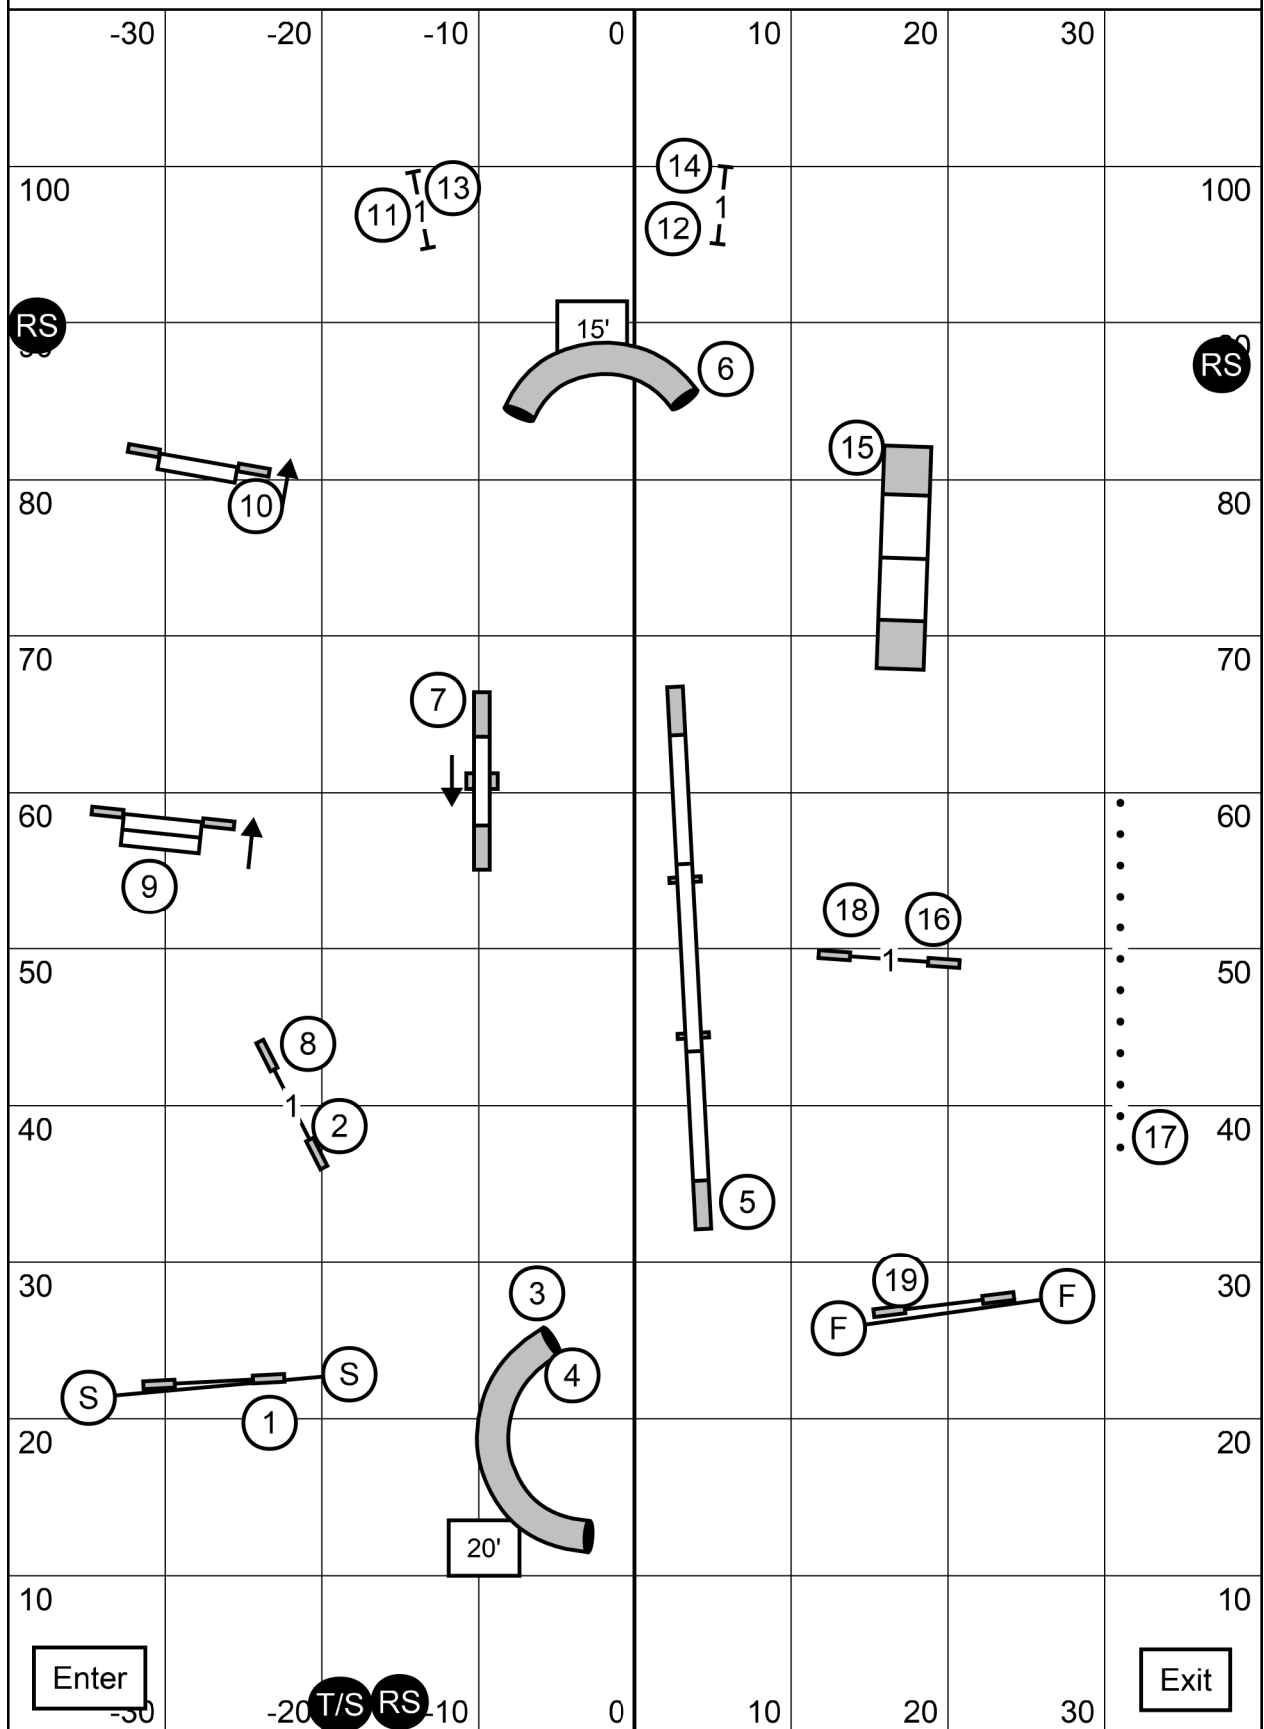

PREMIER STANDARD

Friday May 21, 2021

Judge: Laura A. English

Weimaraner Club of Washington DC Area

Frederick Indoor Sports Center

Indoors/Field Turf-80 X 110

Frederick, MD

Please enter when the dog prior to you is at #15 Aframe.