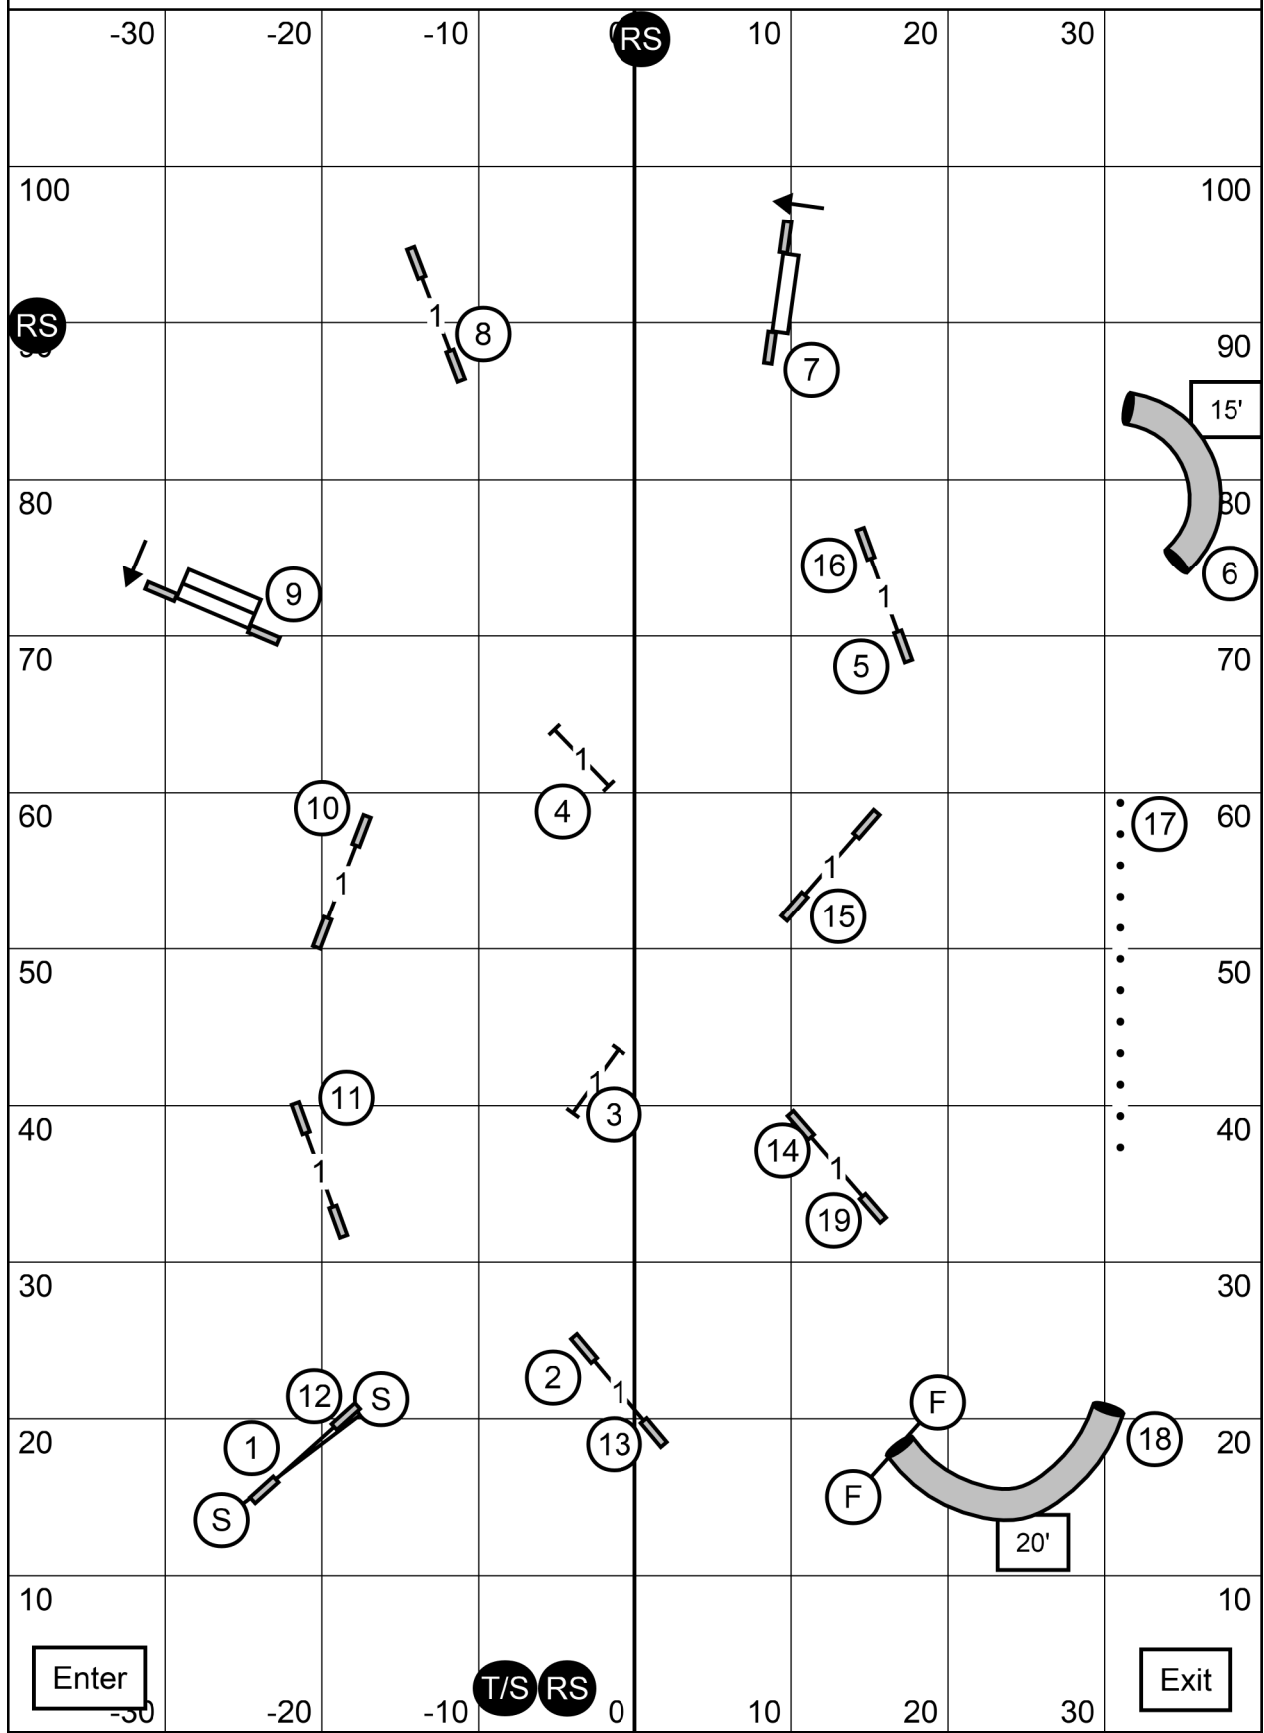

OPEN JWW

Friday May 21, 2021

Judge: Laura A. English

Weimaraner Club of Washington DC Area

Frederick Indoor Sports Center

Indoors/Field Turf-80 X 110

Frederick, MD

Please enter when the dog prior to you is at #15.