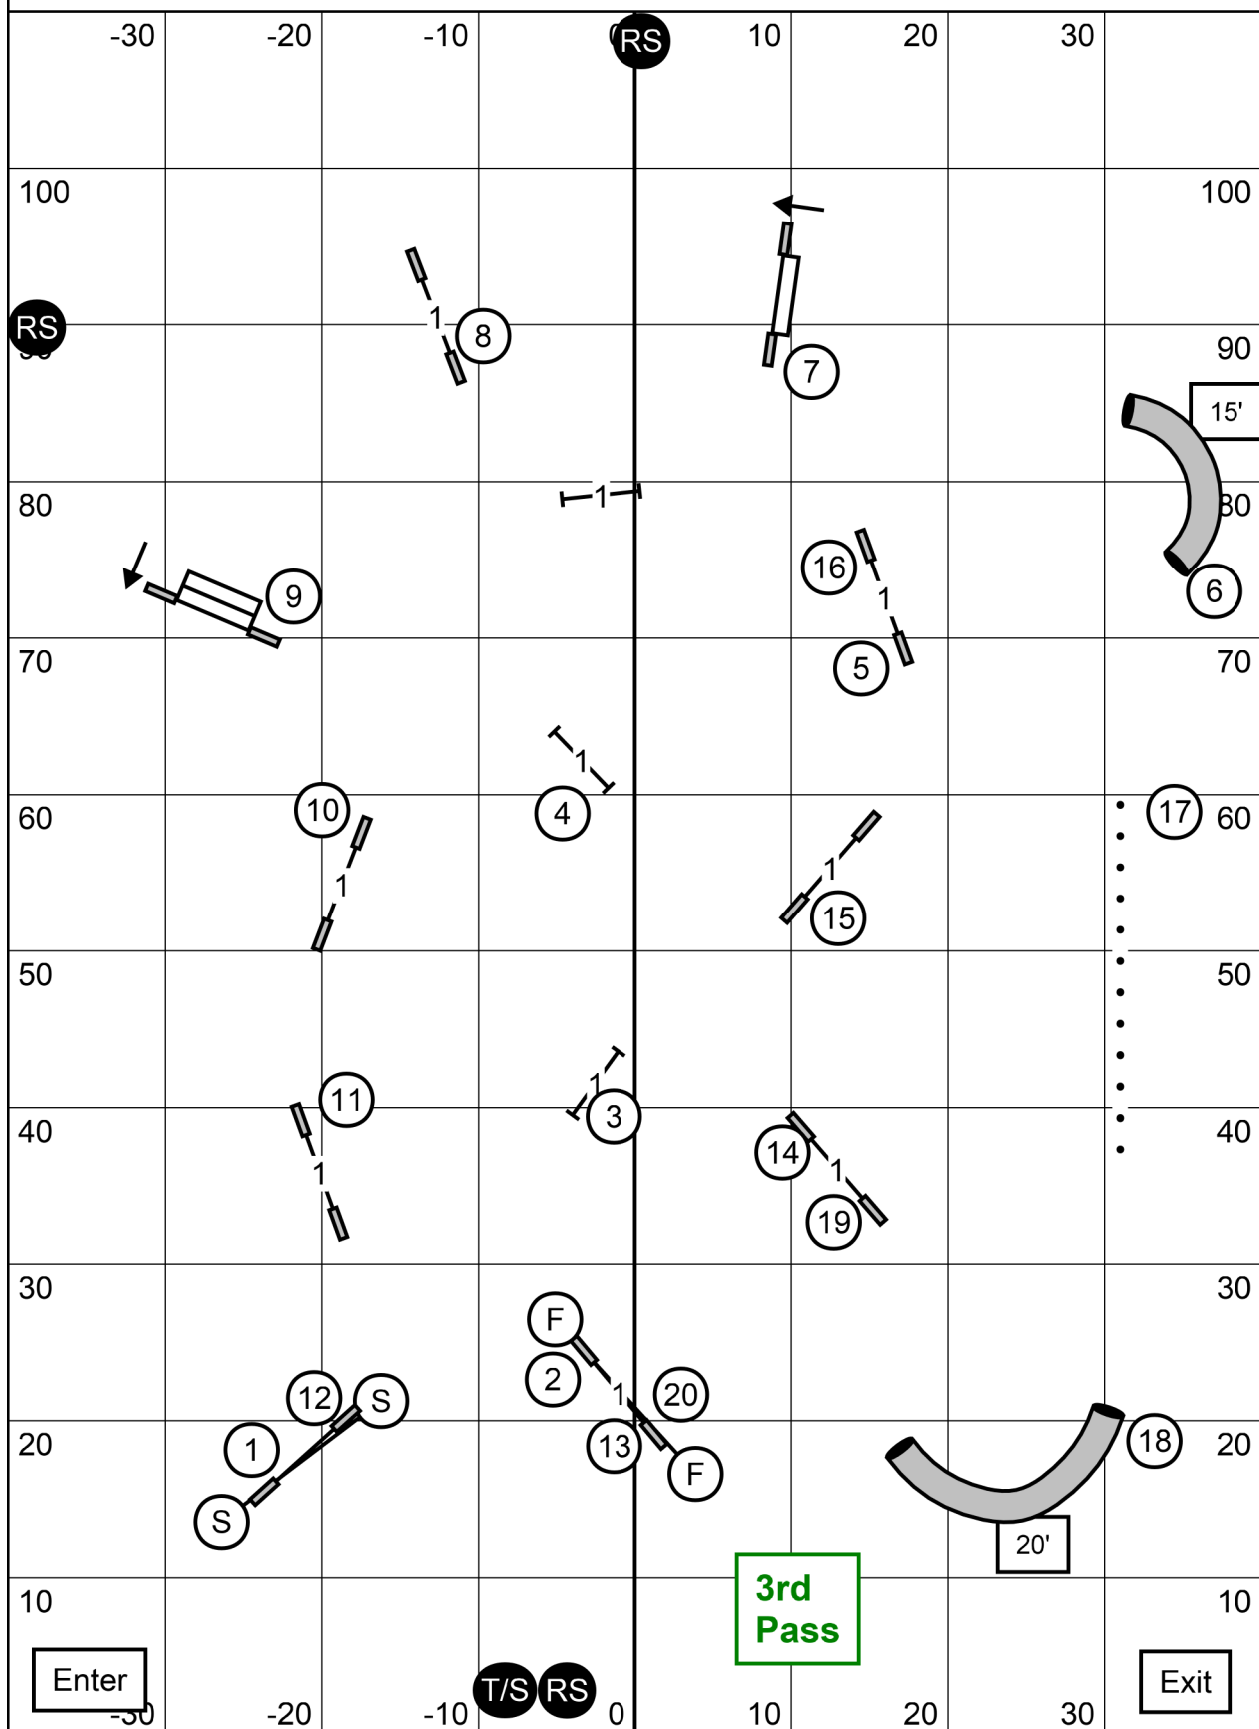

MASTER/EXCELLENT JWW

Friday May 21, 2021

Judge: Laura A. English

Weimaraner Club of Washington DC Area

Frederick Indoor Sports Center

Indoors/Field Turf-80 X 110

Frederick, MD

Please enter when the dog prior to you is at #15.

TIME 2 BEAT

Friday May 21, 2021

Judge: Laura A. English

Weimaraner Club of Washington DC Area

Frederick Indoor Sports Center

Indoors/Field Turf-80 X 110

Frederick, MD

Please enter when the dog prior to you is at #13 Teeter.

PREMIER STANDARD

Friday May 21, 2021

Judge: Laura A. English

Weimaraner Club of Washington DC Area

Frederick Indoor Sports Center

Indoors/Field Turf-80 X 110

Frederick, MD

Please enter when the dog prior to you is at #15 Aframe.

OPEN STANDARD

Friday May 21, 2021

Judge: Laura A. English

Weimaraner Club of Washington DC Area

Frederick Indoor Sports Center

Indoors/Field Turf-80 X 110

Frederick, MD

Please enter when the dog prior to you is at #14 weaves.