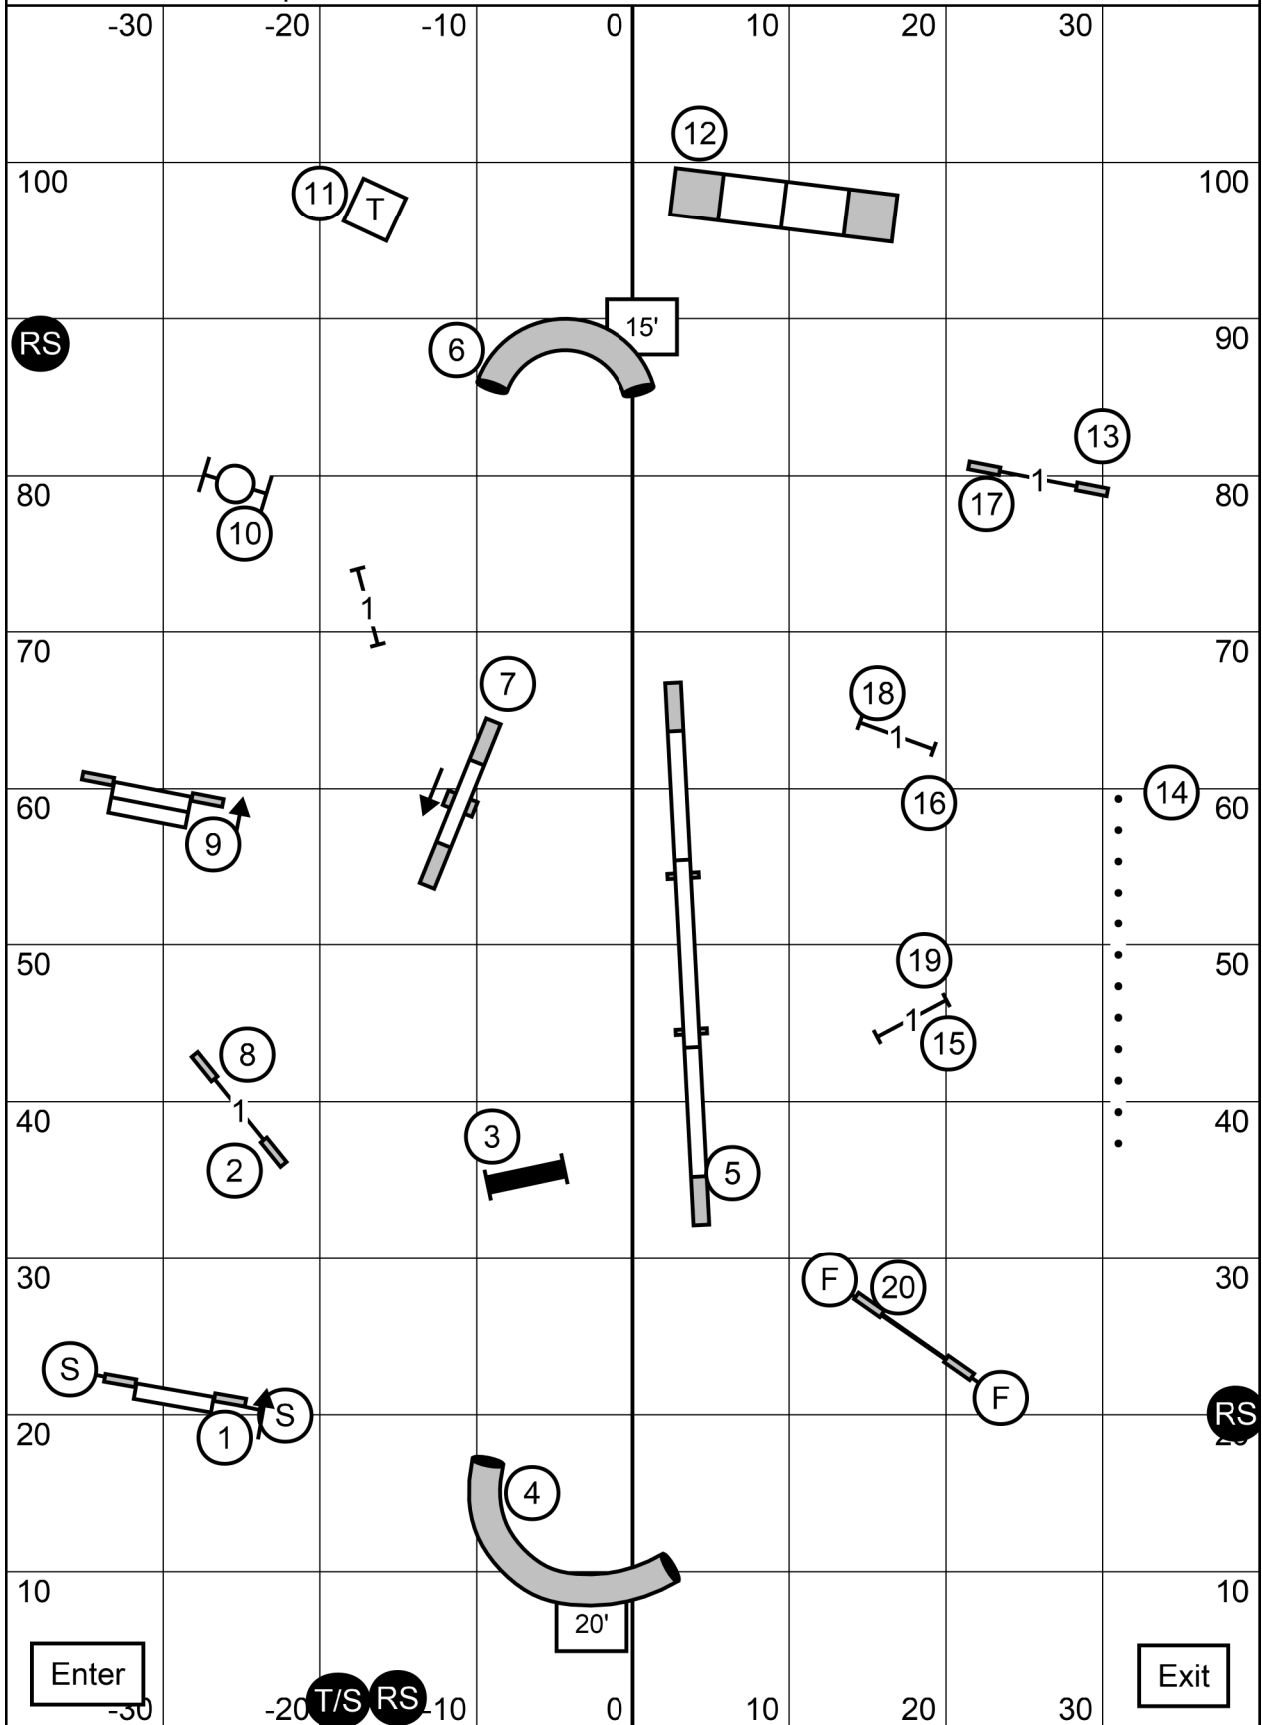

MASTER/EXCELLENT STANDARD

Judge: Laura A. English

Frederick Indoor Sports Center

Friday May 21, 2021

Weimaraner Club of Washington DC Area

Indoors/Field Turf-80 X 110

Frederick, MD

Please enter when the dog prior to you is at #14 weaves.