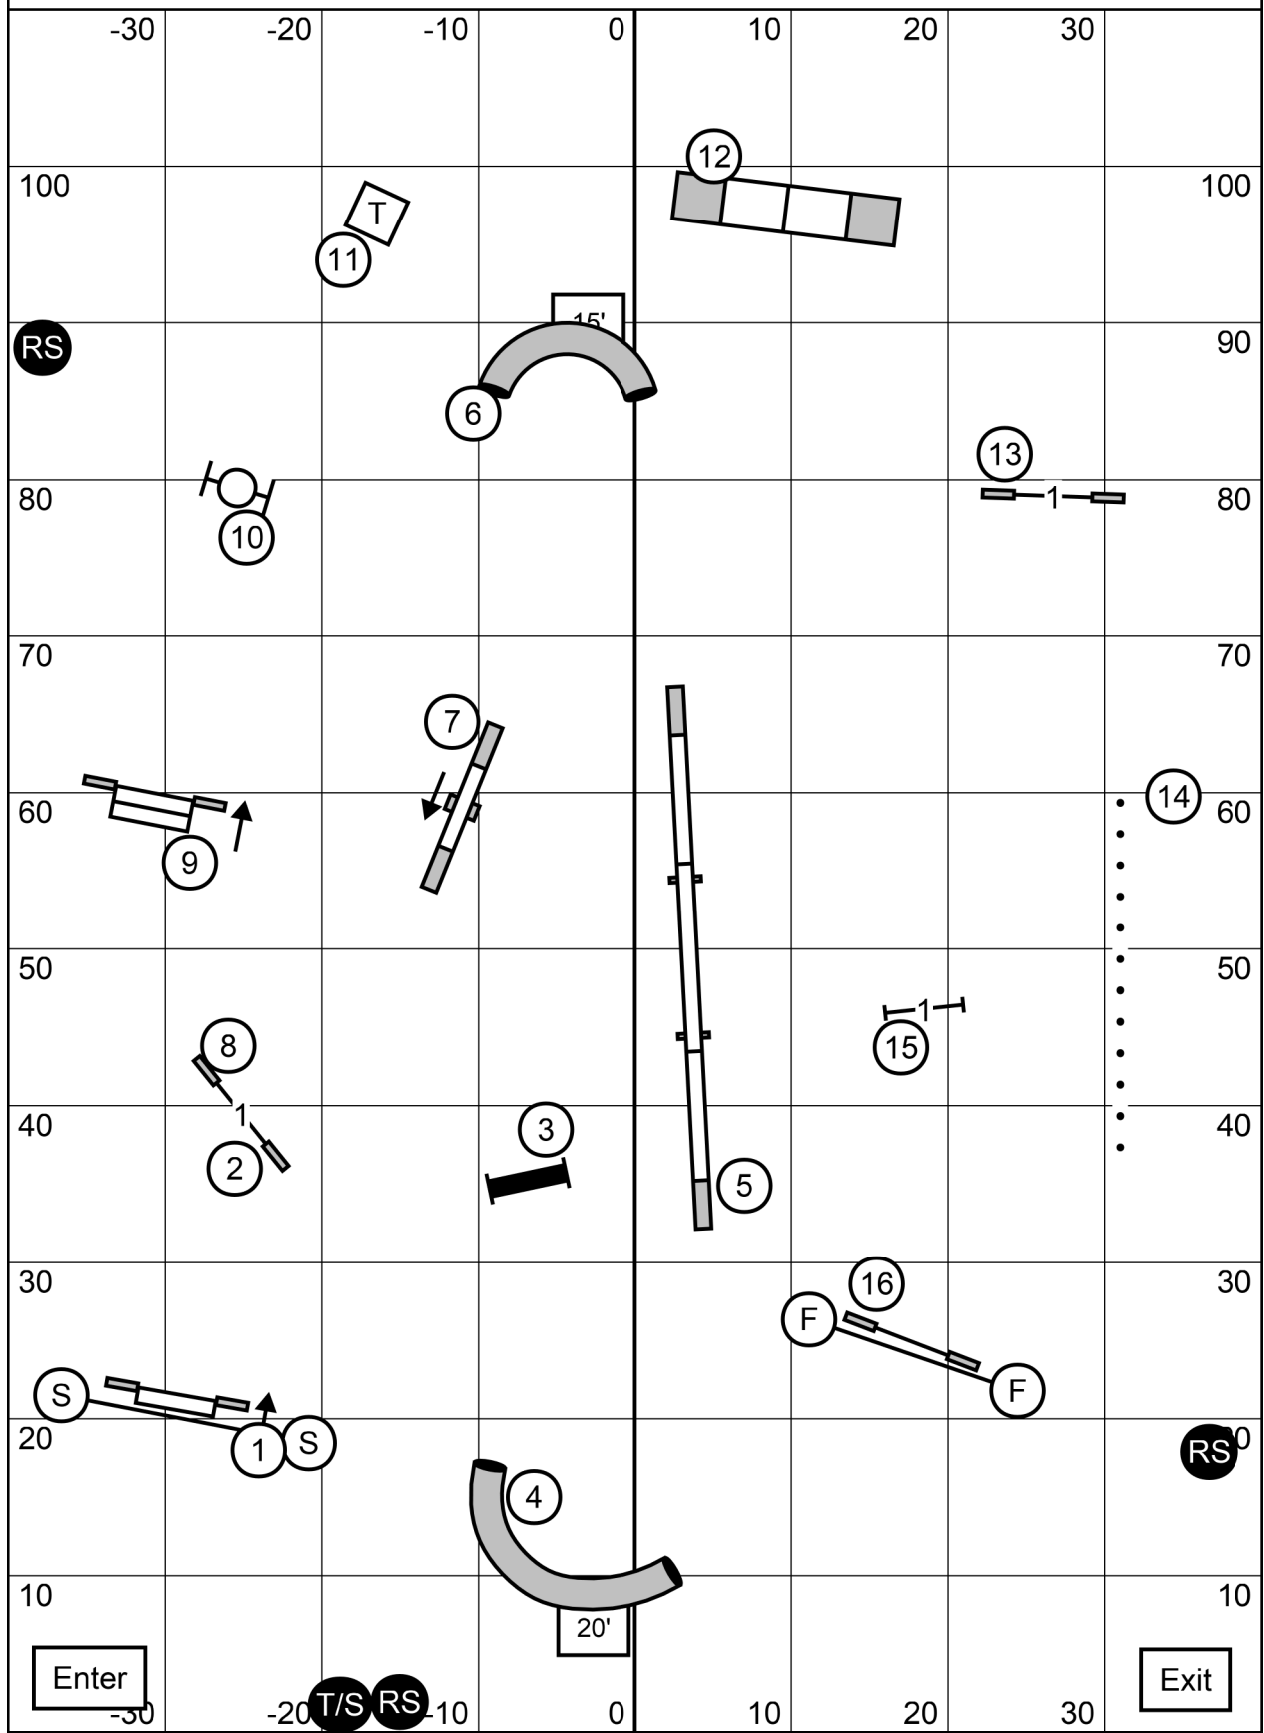

OPEN STANDARD

Friday May 21, 2021

Judge: Laura A. English

Weimaraner Club of Washington DC Area

Frederick Indoor Sports Center

Indoors/Field Turf-80 X 110

Frederick, MD

Please enter when the dog prior to you is at #14 weaves.