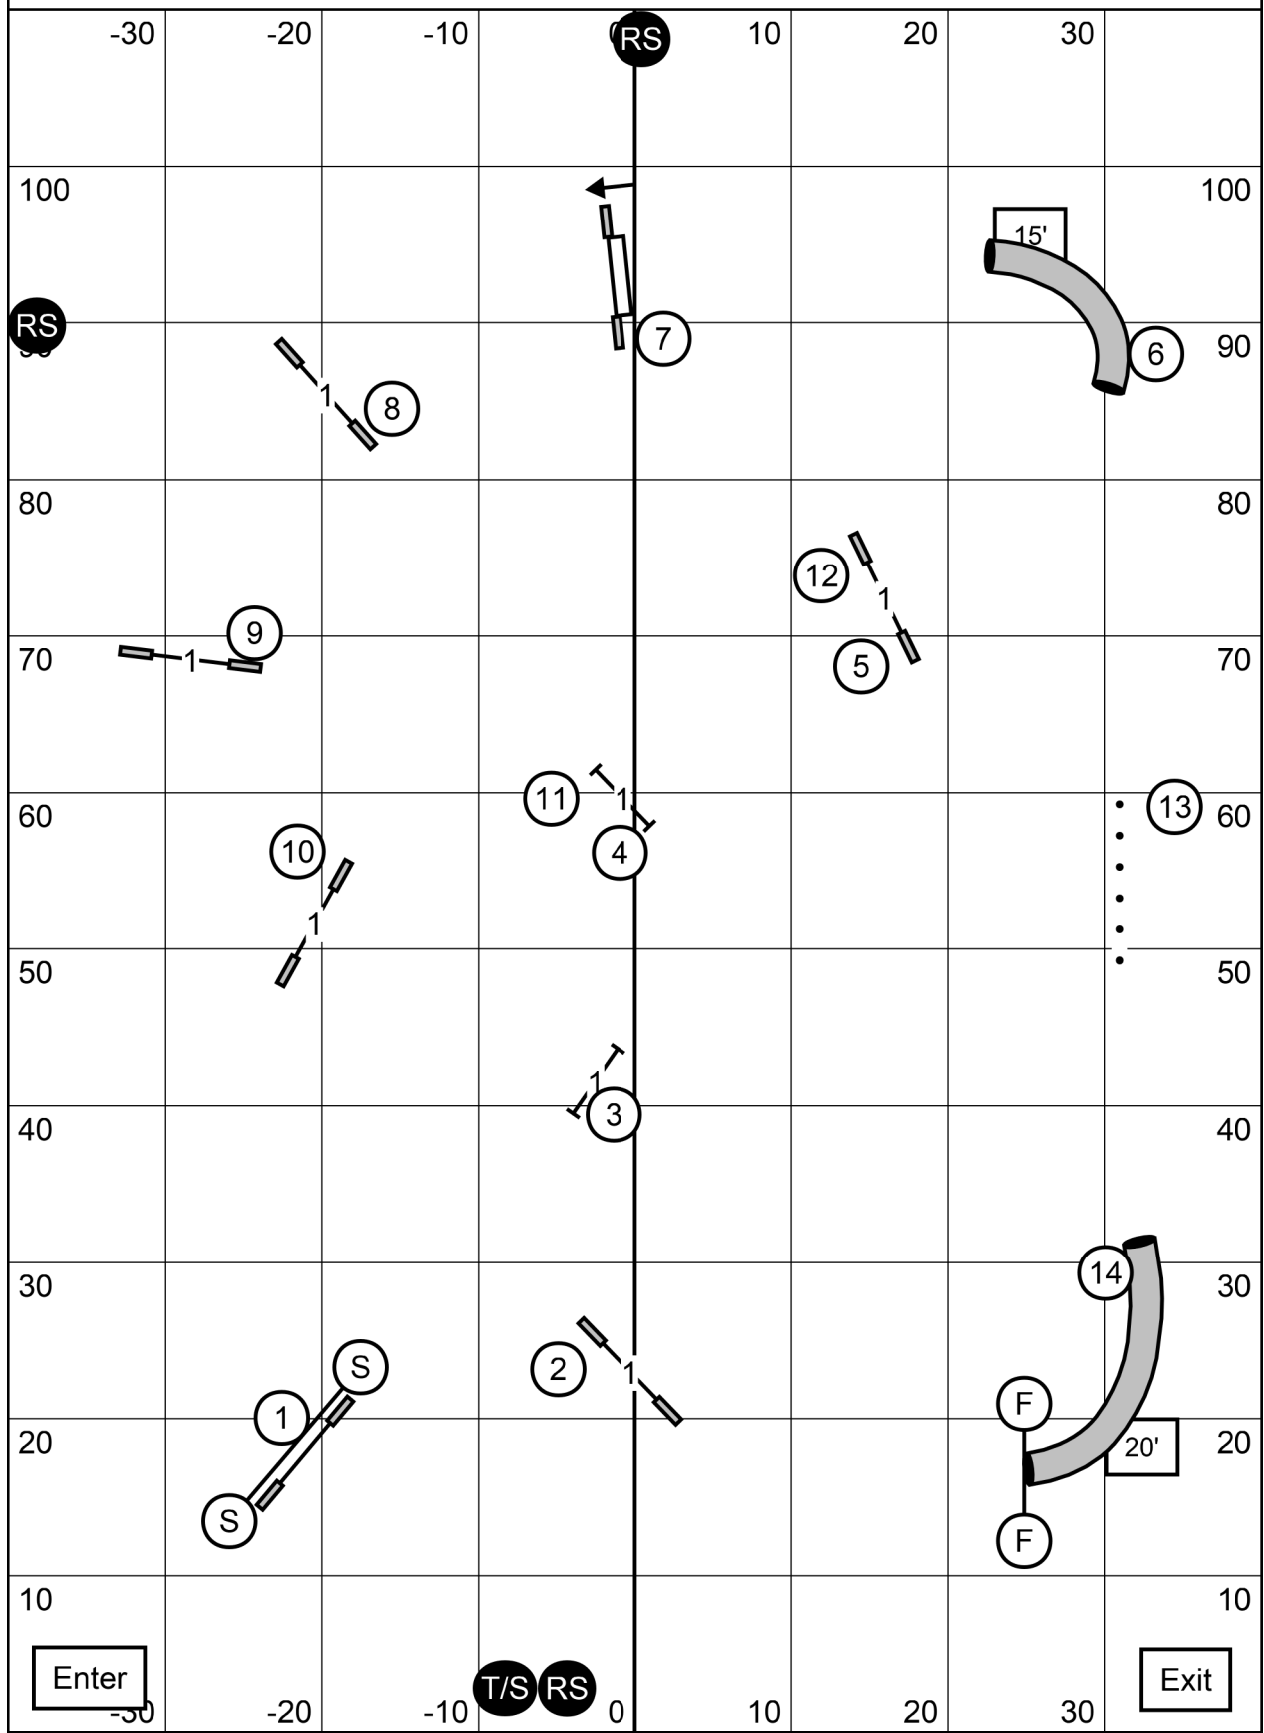

NOVICE JWW

Friday May 21, 2021

Judge: Laura A. English

Weimaraner Club of Washington DC Area

Frederick Indoor Sports Center

Indoors/Field Turf-80 X 110

Frederick, MD

Please enter when the dog prior to you is at #11.