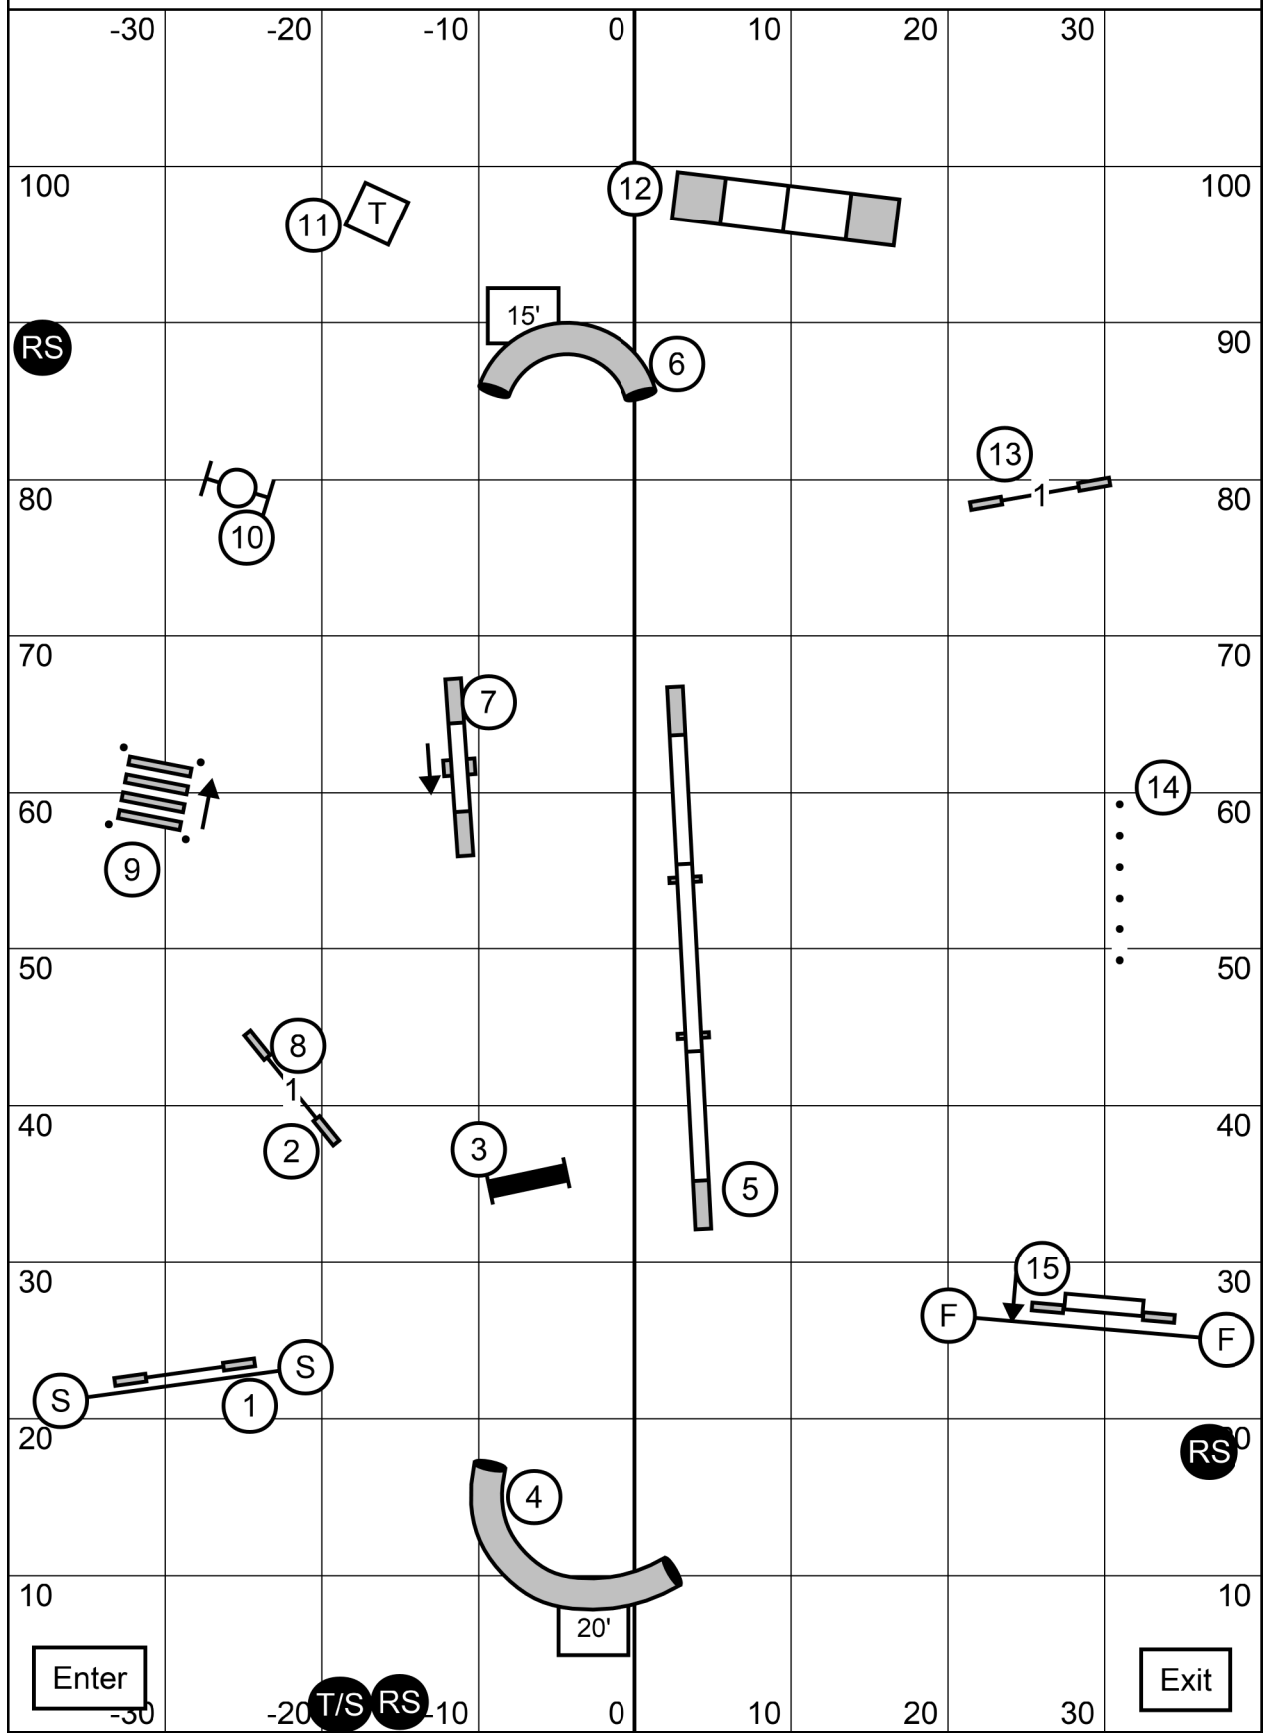

NOVICE STANDARD

Friday May 21, 2021

Judge: Laura A. English

Weimaraner Club of Washington DC Area

Frederick Indoor Sports Center

Indoors/Field Turf-80 X 110

Frederick, MD

Please enter when the dog prior to you is at #14 weaves.