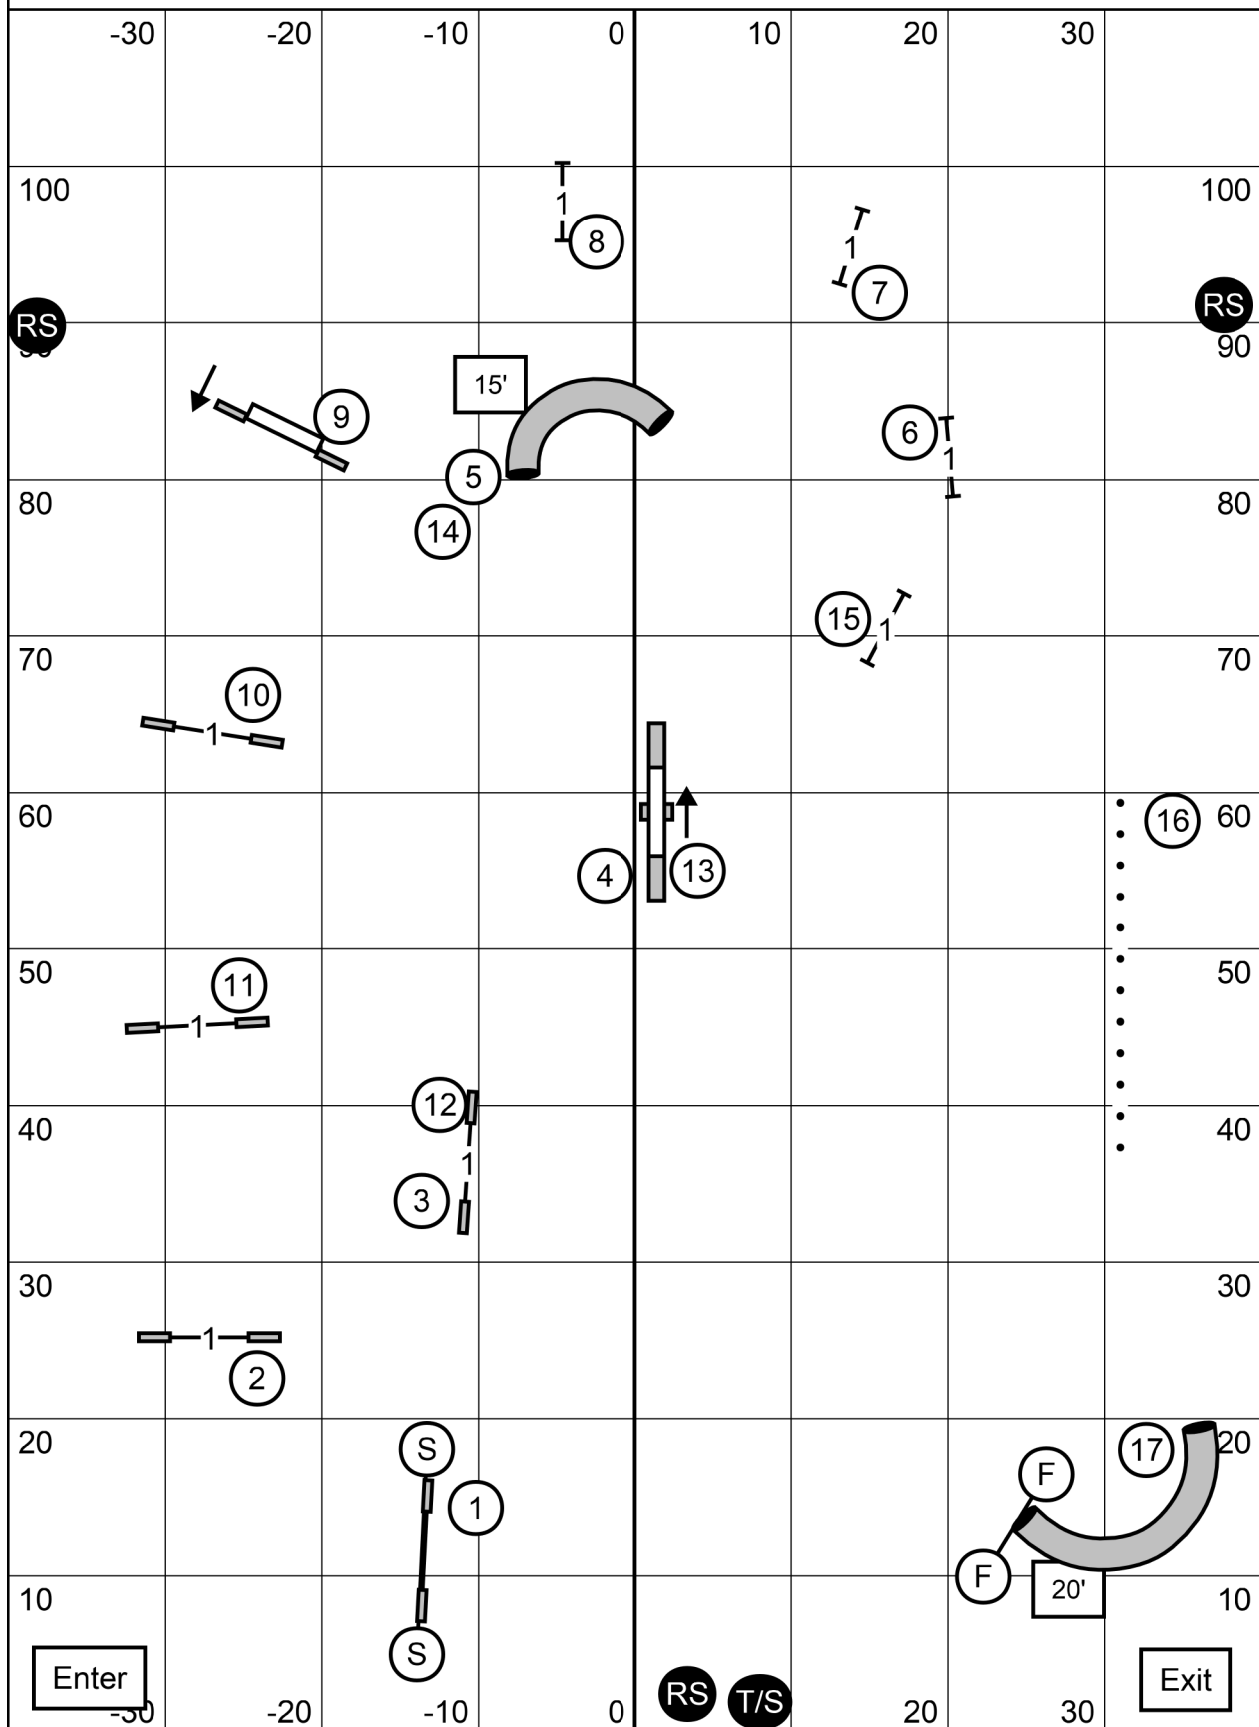

TIME 2 BEAT

Friday May 21, 2021

Judge: Laura A. English

Weimaraner Club of Washington DC Area

Frederick Indoor Sports Center

Indoors/Field Turf-80 X 110

Frederick, MD

Please enter when the dog prior to you is at #13 Teeter.

PREMIER STANDARD

Friday May 21, 2021

Judge: Laura A. English

Weimaraner Club of Washington DC Area

Frederick Indoor Sports Center

Indoors/Field Turf-80 X 110

Frederick, MD

Please enter when the dog prior to you is at #15 Aframe.