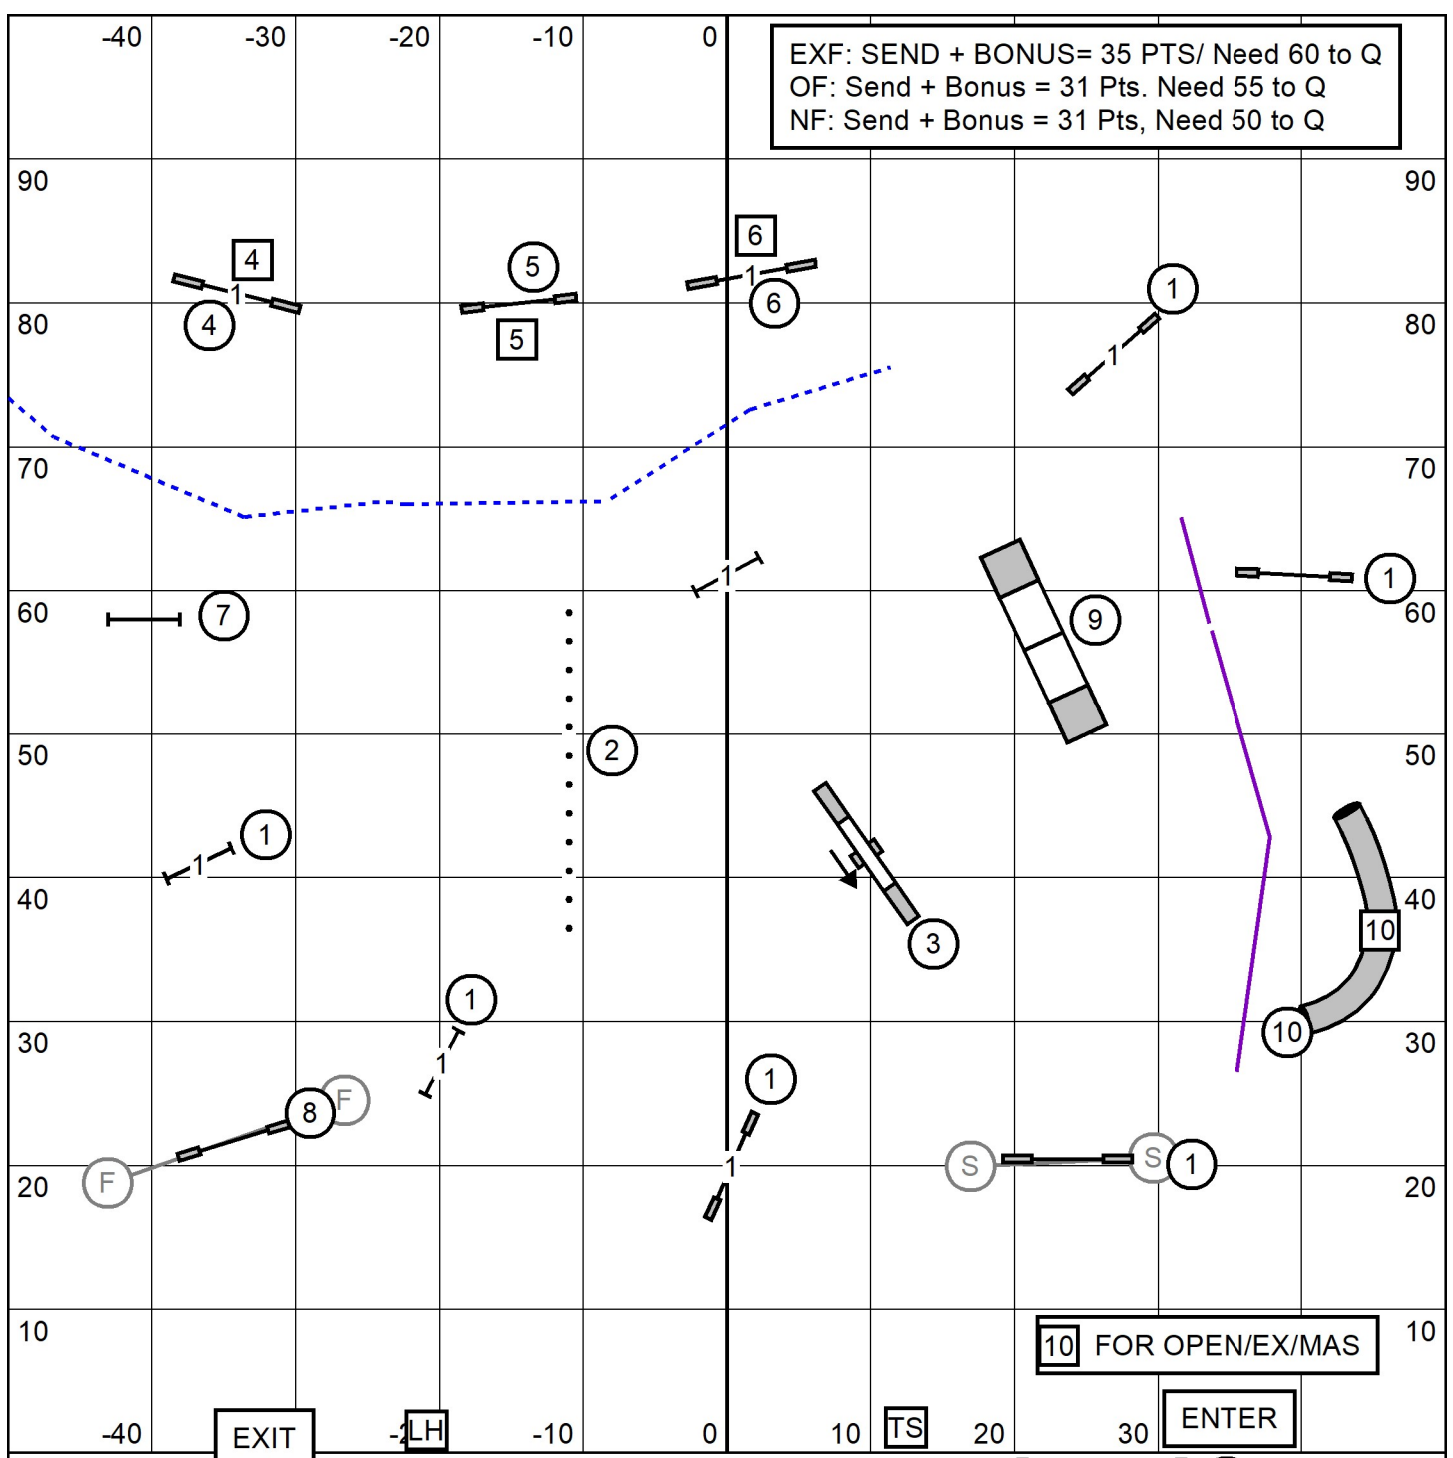

NOVICE JWW

EXF: SEND + BONUS= 35 PTS/ Need 60 to Q
 OF: Send + Bonus = 31 Pts. Need 55 to Q
 NF: Send + Bonus = 31 Pts, Need 50 to Q

SHETLAND SHEEPDOG CLUB OF GREATER BALTIMORE
 Sunday: 9/20/20 Outdoors, Grass
 Judge: Sandy Moody 100 x 100