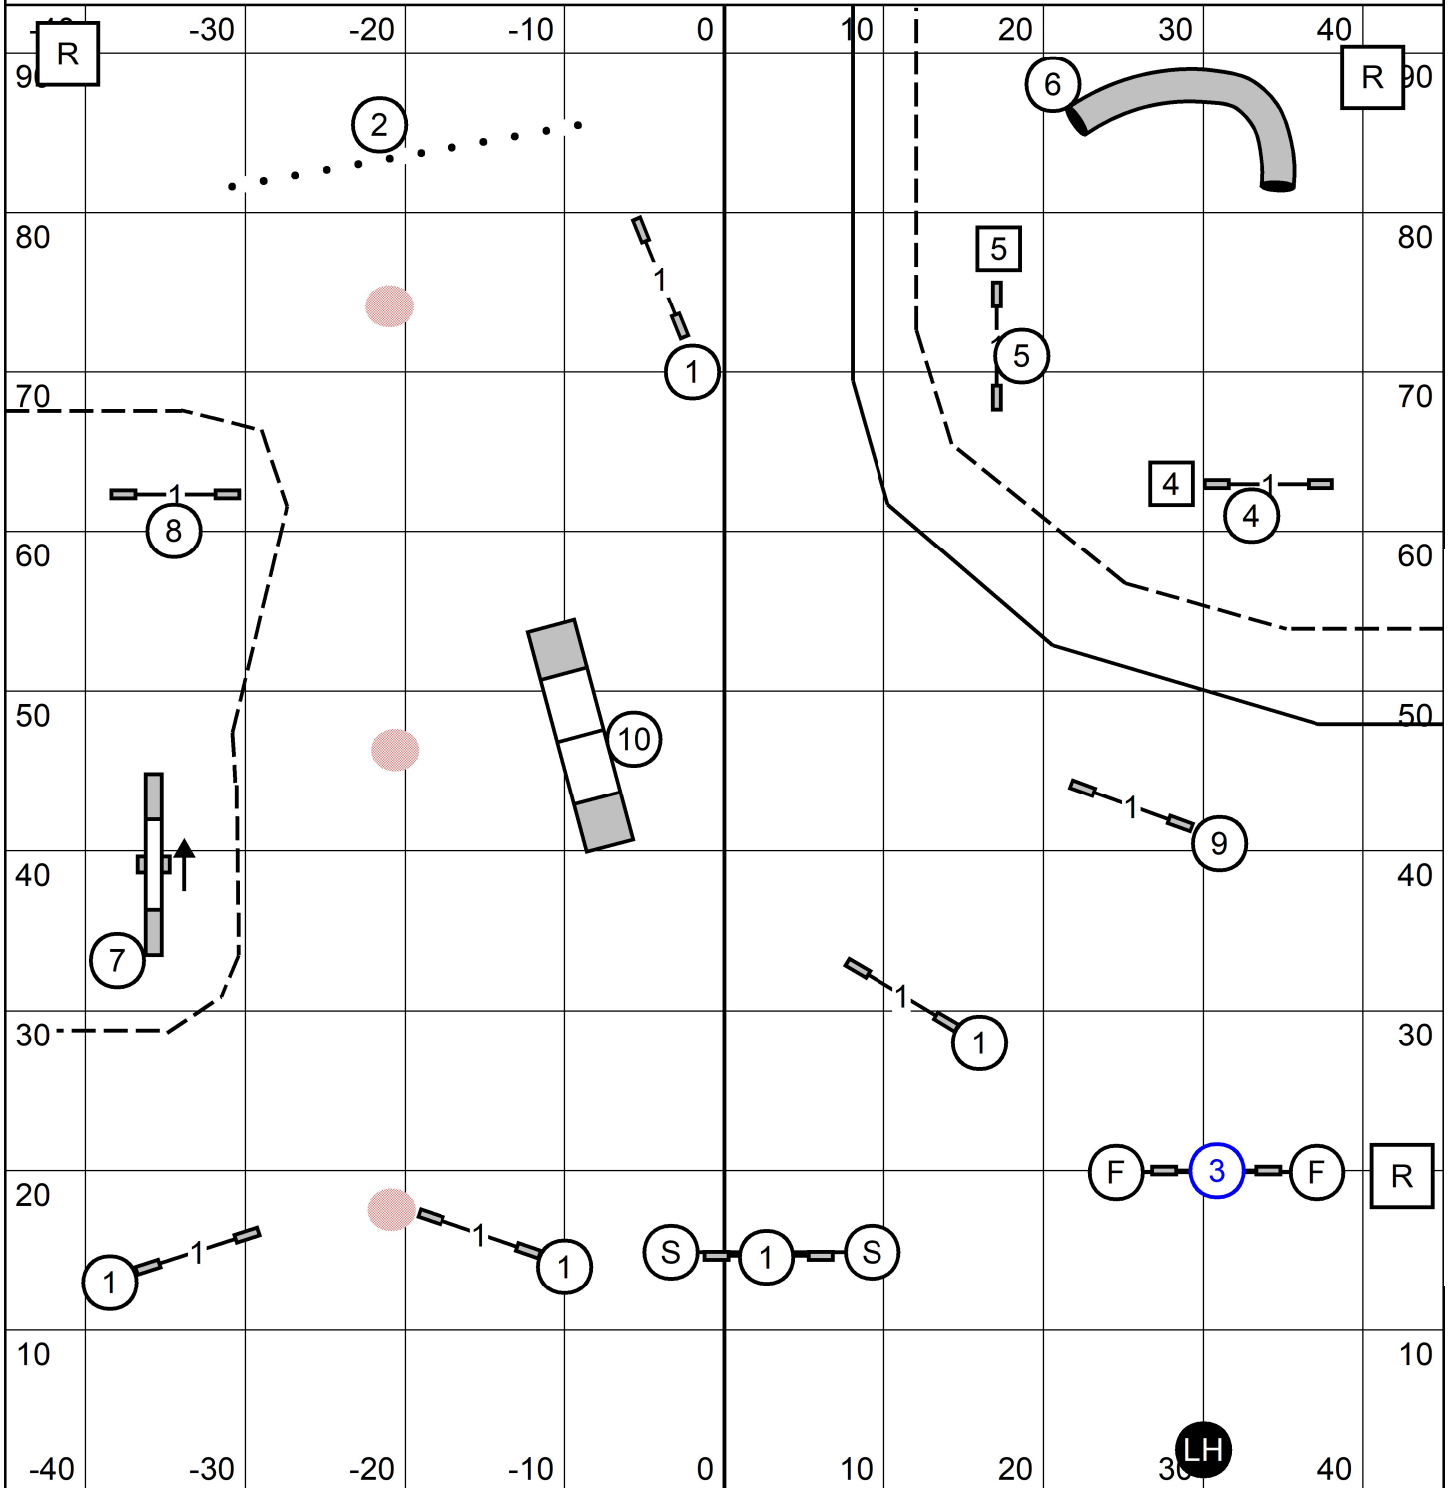

Oriole Dog Training Club
 Sunday, Jan 31, 2021
 Judge: Pam Johnson

T/S

EX MAS STD
 Indoors/Turf
 90 x 93 E-Timing

Oriole Dog Training Club
 Sunday, Jan 31, 2021
 Judge: Pam Johnson

T/S

OPEN STD
 Indoors/Turf
 90 x 93 E-Timing

Oriole Dog Training Club
 Sunday, Jan 31, 2021
 Judge: Pam Johnson

T/S

NOVICE STD
 Indoors/Turf
 90 x 93 E-Timing

E/MAS FAST 4-5-6 CIRCLES
 OPEN FAST 4-5 Squares or 5-4 Squares
 in flow
 NOVICE FAST 7-8

Novice - $7+8+20= 35$ Need 15 more Pts.
 Open - $4+5+20+29$ Need 26 More Pts.
 Ex/Mas $4+5+6+20= 35$ Need 25 More Pts.