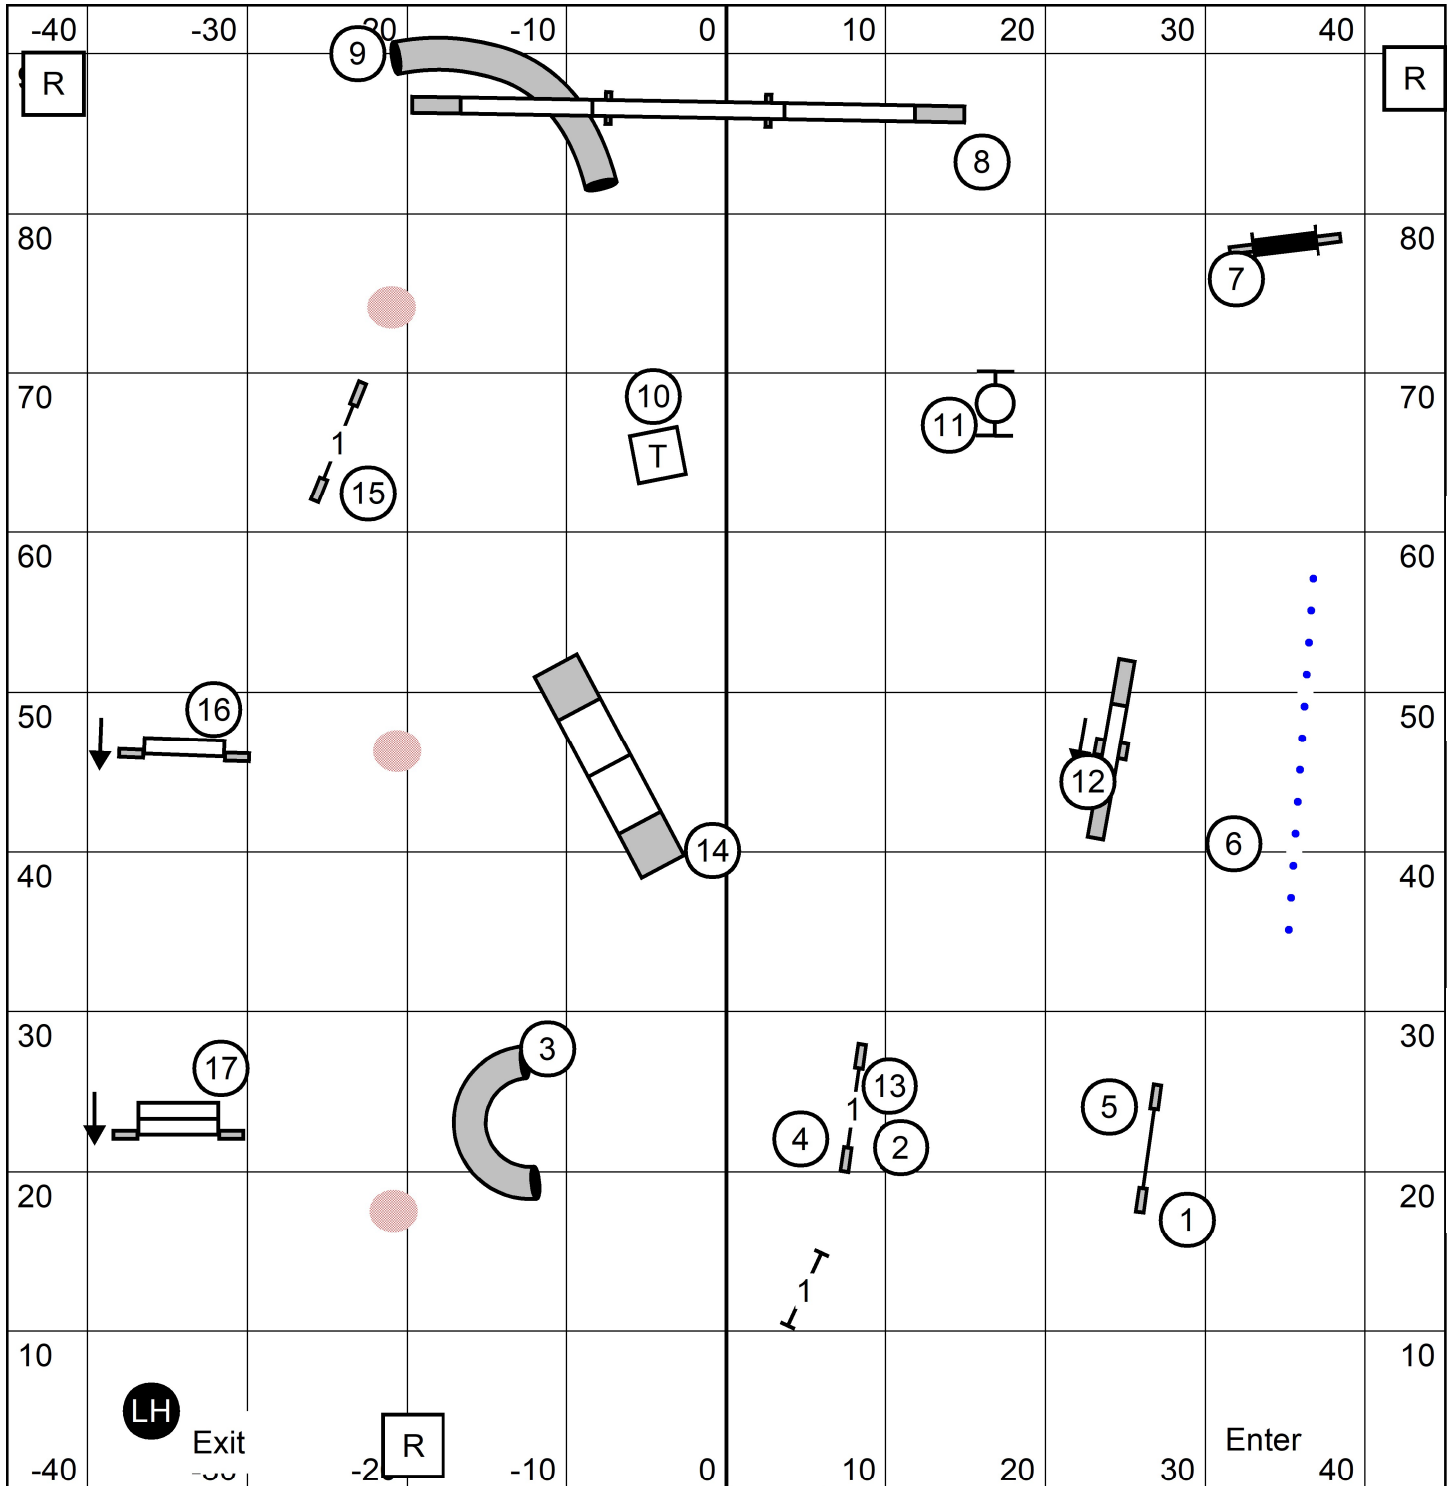

Oriole Dog Training Club
Sunday, Jan 31, 2021
Judge: Pam Johnson

T/S

OPEN STD
Indoors/Turf
90 x 93 E-Timing