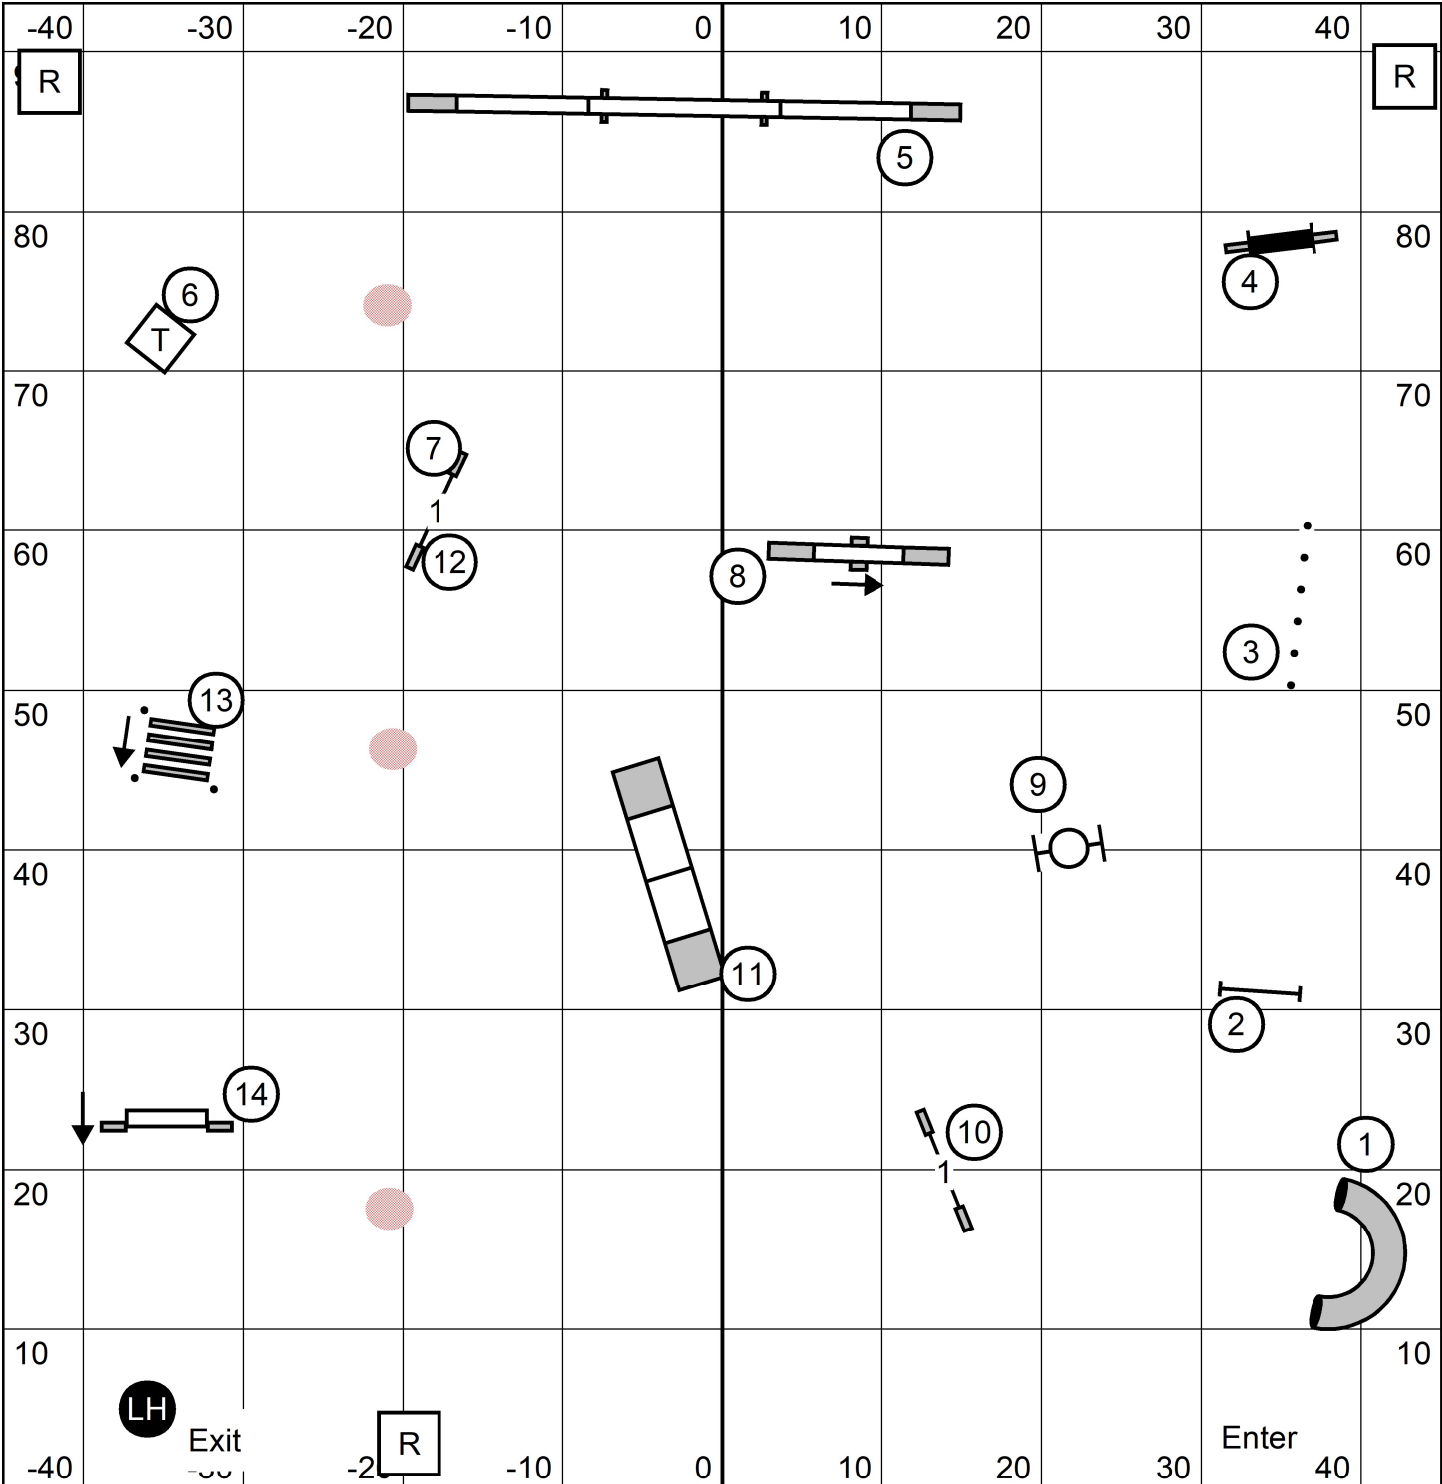

Oriole Dog Training Club
 Sunday, Jan 31, 2021
 Judge: Pam Johnson

T/S

EX MAS STD
 Indoors/Turf
 90 x 93 E-Timing

Oriole Dog Training Club
 Sunday, Jan 31, 2021
 Judge: Pam Johnson

T/S

OPEN STD
 Indoors/Turf
 90 x 93 E-Timing

Oriole Dog Training Club
 Sunday, Jan 31, 2021
 Judge: Pam Johnson

T/S

NOVICE STD
 Indoors/Turf
 90 x 93 E-Timing

E/MAS FAST 4-5-6 CIRCLES
 OPEN FAST 4-5 Squares or 5-4 Squares
 in flow
 NOVICE FAST 7-8

Novice - $7+8+20= 35$ Need 15 more Pts.
 Open - $4+5+20+29$ Need 26 More Pts.
 Ex/Mas $4+5+6+20= 35$ Need 25 More Pts.