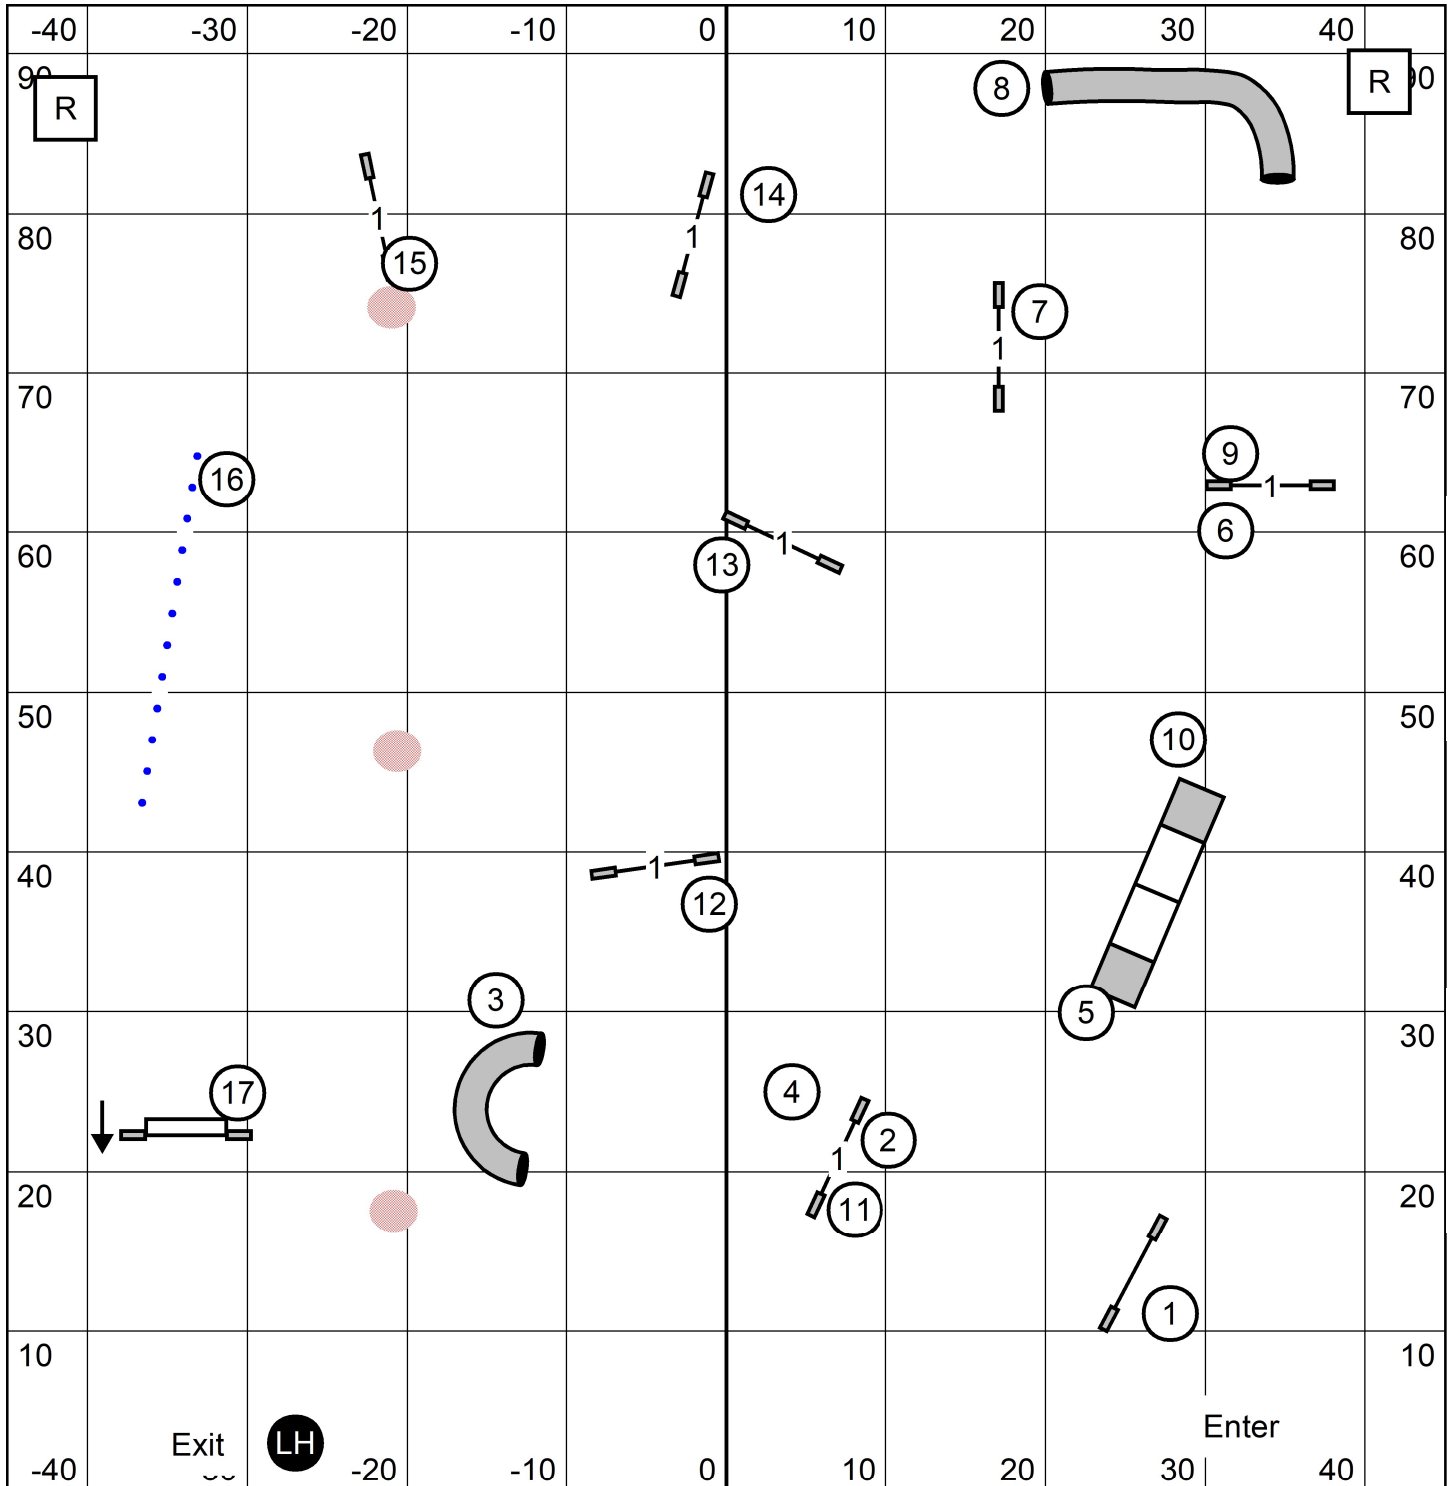

Oriole Dog Training Club
Sunday, Jan 31, 2021
Judge: Pam Johnson

T/S

TIME 2 BEAT
Indoors/Turf
90 x 93 E-Timing