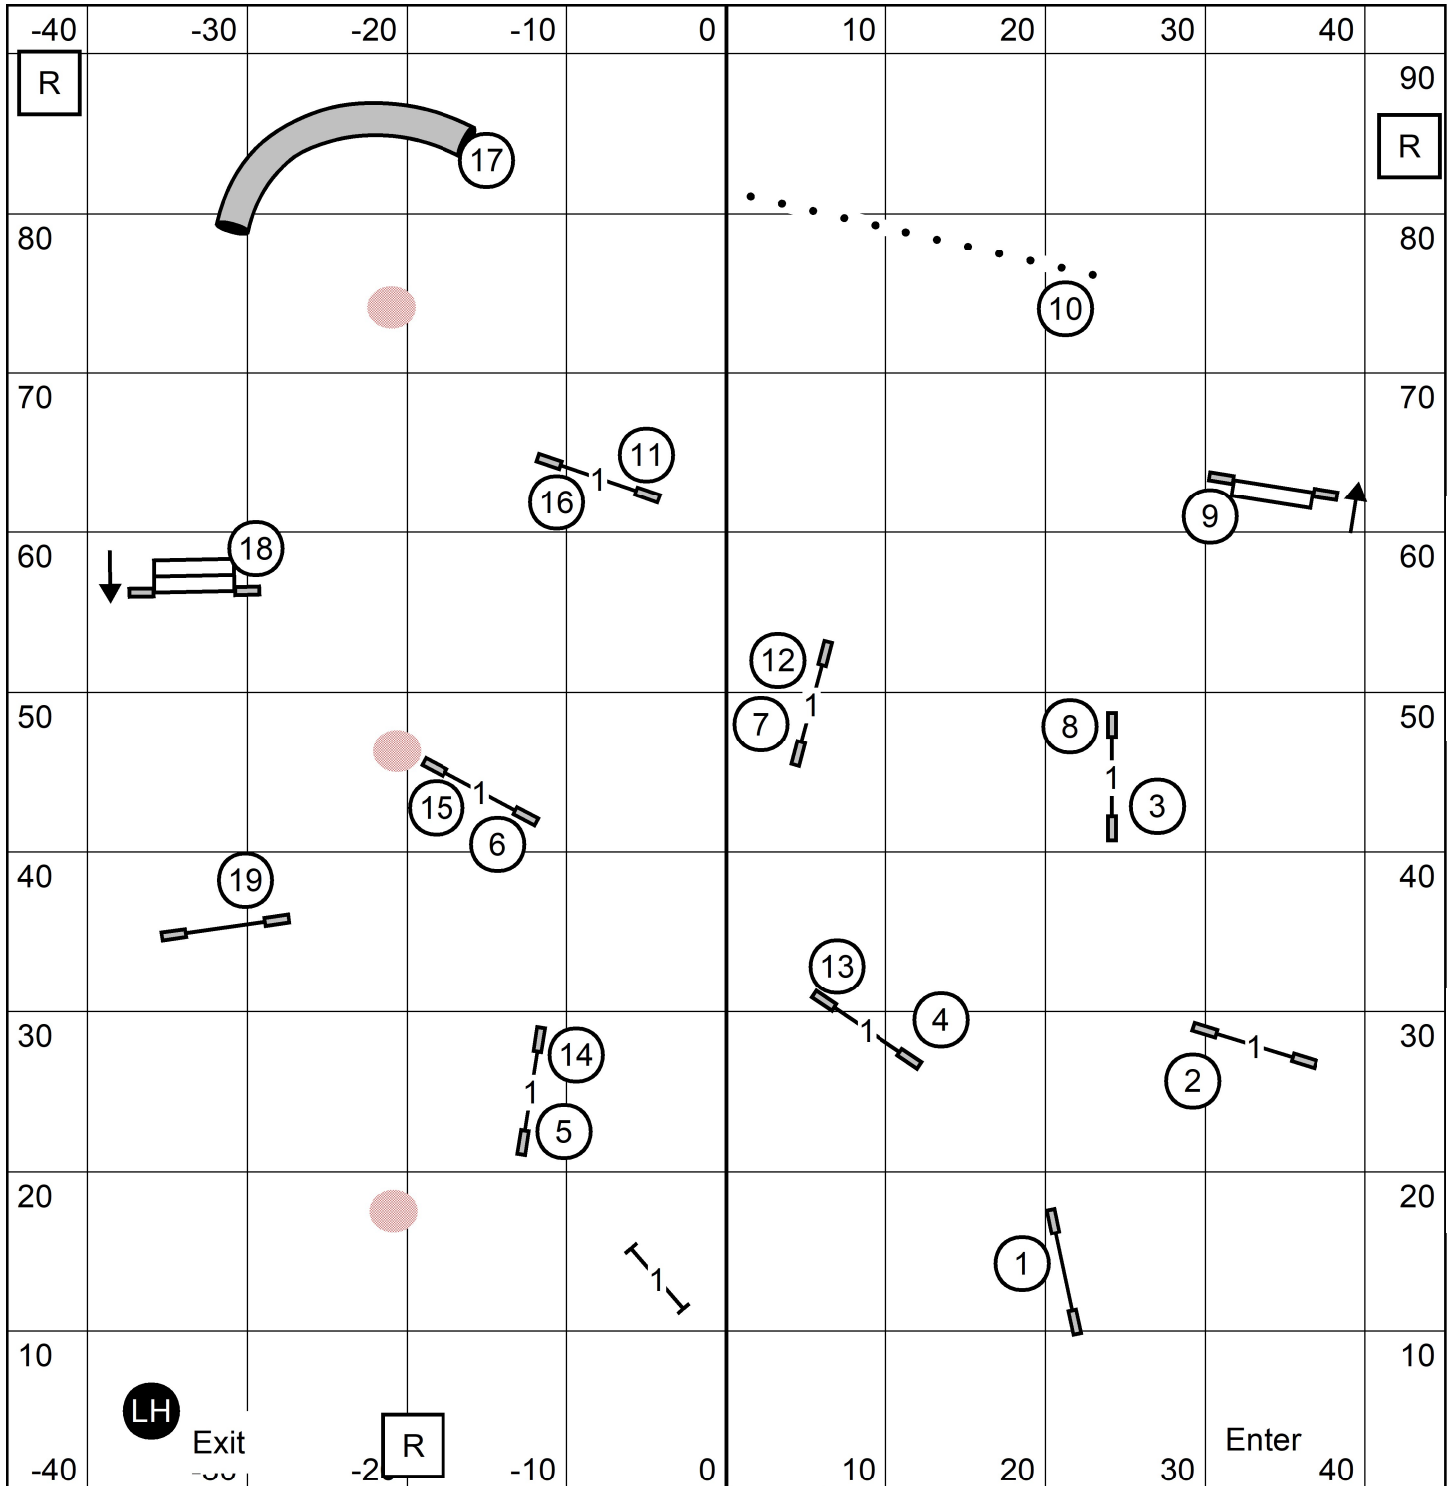

Oriole Dog Training Club
 Sunday, Jan 31, 2021
 Judge: Pam Johnson

T/S

PREMIER JWW
 Indoors/Turf
 90 x 93 E-Timing

Oriole Dog Training Club
 Sunday, Jan 31, 2021
 Judge: Pam Johnson

T/S

EX MAS JWW
 Indoors/Turf
 90 x 93 E-Timing

Oriole Dog Training Club
 Sunday, Jan 31, 2021
 Judge: Pam Johnson

T/S

OPEN JWW
 Indoors/Turf
 90 x 93 E-Timing

Oriole Dog Training Club
 Sunday, Jan 31, 2021
 Judge: Pam Johnson

T/S

NOVICE JWW
 Indoors/Turf
 90 x 93 E-Timing

Oriole Dog Training Club
 Sunday, Jan 31, 2021
 Judge: Pam Johnson

T/S

EX MAS STD
 Indoors/Turf
 90 x 93 E-Timing

Oriole Dog Training Club
 Sunday, Jan 31, 2021
 Judge: Pam Johnson

T/S

OPEN STD
 Indoors/Turf
 90 x 93 E-Timing

Oriole Dog Training Club
 Sunday, Jan 31, 2021
 Judge: Pam Johnson

T/S

NOVICE STD
 Indoors/Turf
 90 x 93 E-Timing

E/MAS FAST 4-5-6 CIRCLES
 OPEN FAST 4-5 Squares or 5-4 Squares
 in flow
 NOVICE FAST 7-8

Novice - $7+8+20= 35$ Need 15 more Pts.
 Open - $4+5+20+29$ Need 26 More Pts.
 Ex/Mas $4+5+6+20= 35$ Need 25 More Pts.