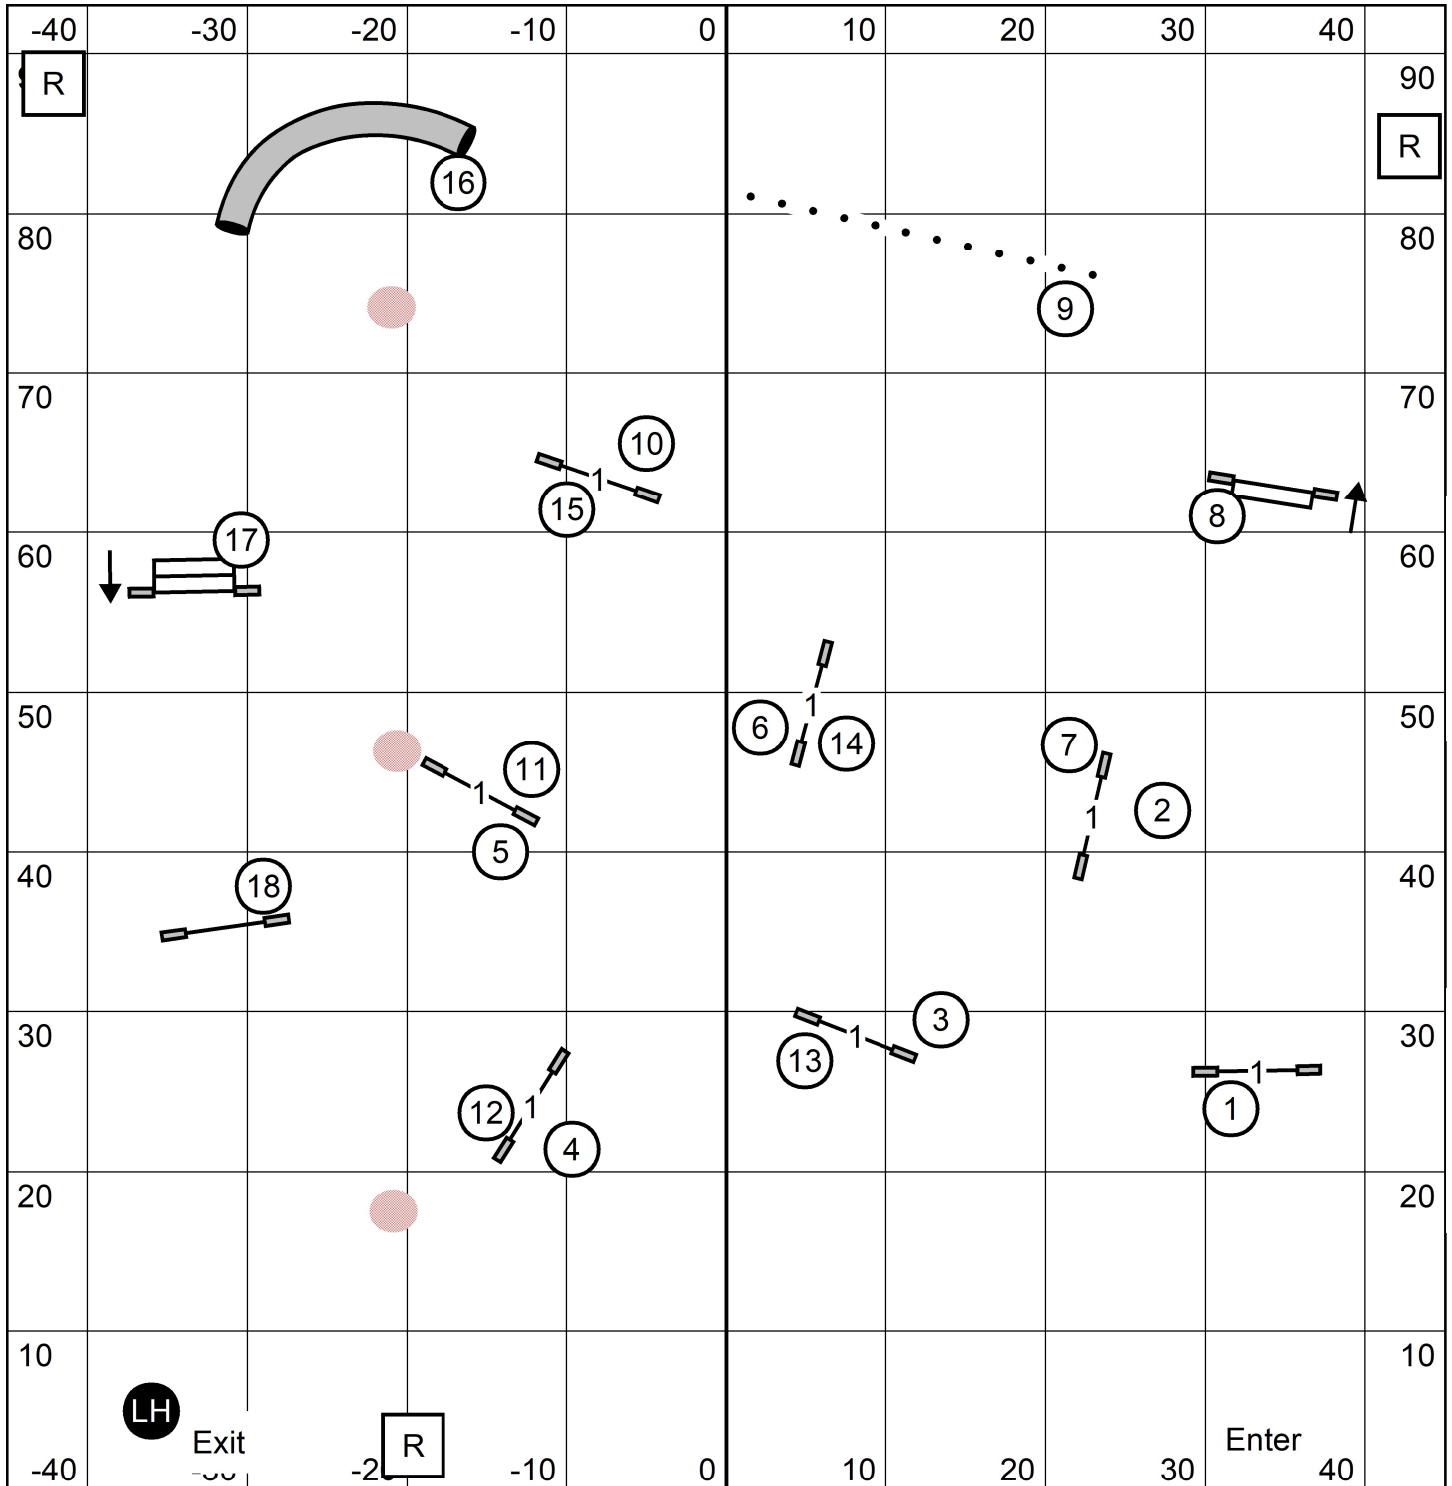

Oriole Dog Training Club
 Sunday, Jan 31, 2021
 Judge: Pam Johnson

T/S

PREMIER JWW
 Indoors/Turf
 90 x 93 E-Timing

Oriole Dog Training Club
 Sunday, Jan 31, 2021
 Judge: Pam Johnson

T/S

EX MAS JWW
 Indoors/Turf
 90 x 93 E-Timing

Oriole Dog Training Club
 Sunday, Jan 31, 2021
 Judge: Pam Johnson

T/S

OPEN JWW
 Indoors/Turf
 90 x 93 E-Timing

Oriole Dog Training Club
 Sunday, Jan 31, 2021
 Judge: Pam Johnson

T/S

NOVICE JWW
 Indoors/Turf
 90 x 93 E-Timing

Oriole Dog Training Club
 Sunday, Jan 31, 2021
 Judge: Pam Johnson

T/S

EX MAS STD
 Indoors/Turf
 90 x 93 E-Timing

Oriole Dog Training Club
 Sunday, Jan 31, 2021
 Judge: Pam Johnson

T/S

OPEN STD
 Indoors/Turf
 90 x 93 E-Timing

Oriole Dog Training Club
 Sunday, Jan 31, 2021
 Judge: Pam Johnson

T/S

NOVICE STD
 Indoors/Turf
 90 x 93 E-Timing

E/MAS FAST 4-5-6 CIRCLES
 OPEN FAST 4-5 Squares or 5-4 Squares
 in flow
 NOVICE FAST 7-8

Novice - $7+8+20= 35$ Need 15 more Pts.
 Open - $4+5+20+29$ Need 26 More Pts.
 Ex/Mas $4+5+6+20= 35$ Need 25 More Pts.