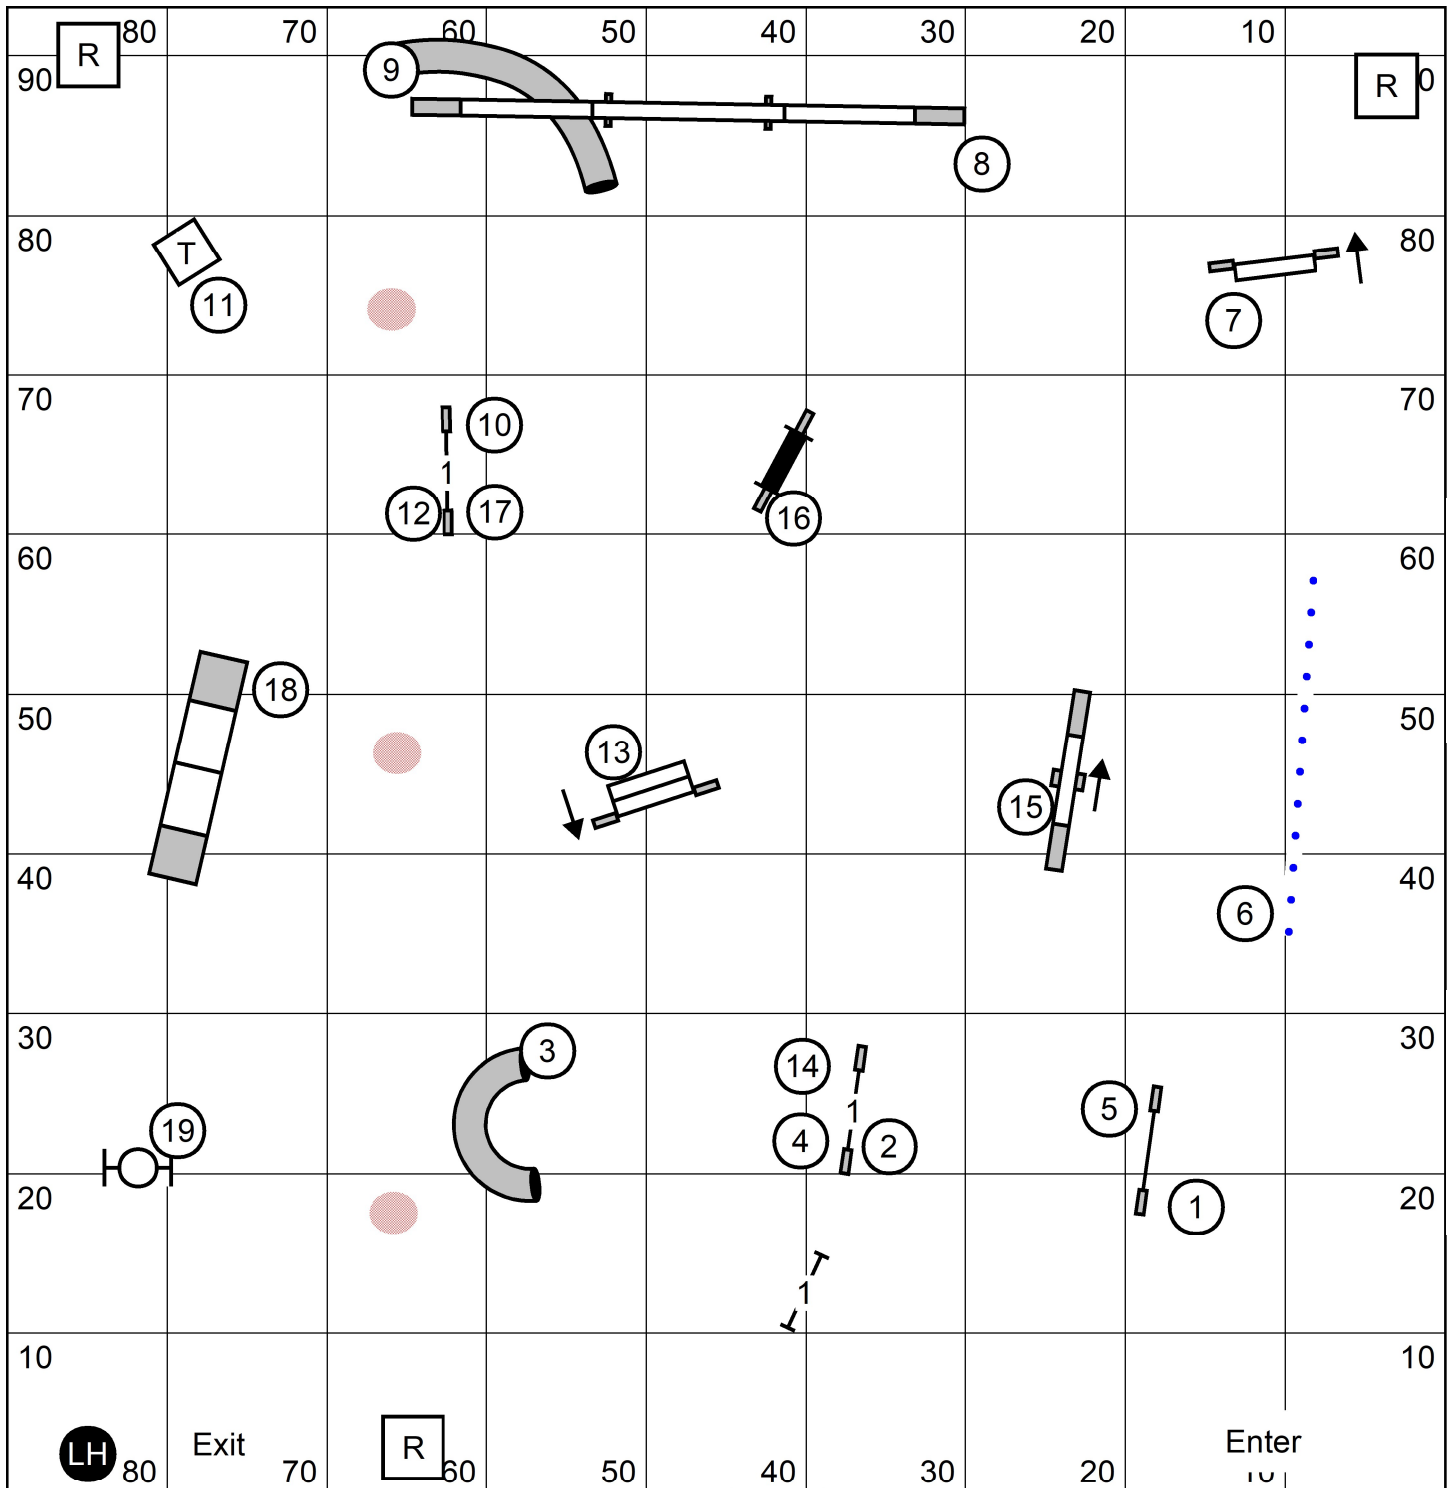

Oriole Dog Training Club
 Sunday, Jan 31, 2021
 Judge: Pam Johnson

T/S

OPEN JWW
 Indoors/Turf
 90 x 93 E-Timing

Oriole Dog Training Club
 Sunday, Jan 31, 2021
 Judge: Pam Johnson

T/S

NOVICE JWW
 Indoors/Turf
 90 x 93 E-Timing

Oriole Dog Training Club
 Sunday, Jan 31, 2021
 Judge: Pam Johnson

T/S

NOVICE STD
 Indoors/Turf
 90 x 93 E-Timing

E/MAS FAST 4-5-6 CIRCLES
 OPEN FAST 4-5 Squares or 5-4 Squares
 in flow
 NOVICE FAST 7-8

Novice - $7+8+20= 35$ Need 15 more Pts.
 Open - $4+5+20+29$ Need 26 More Pts.
 Ex/Mas $4+5+6+20= 35$ Need 25 More Pts.