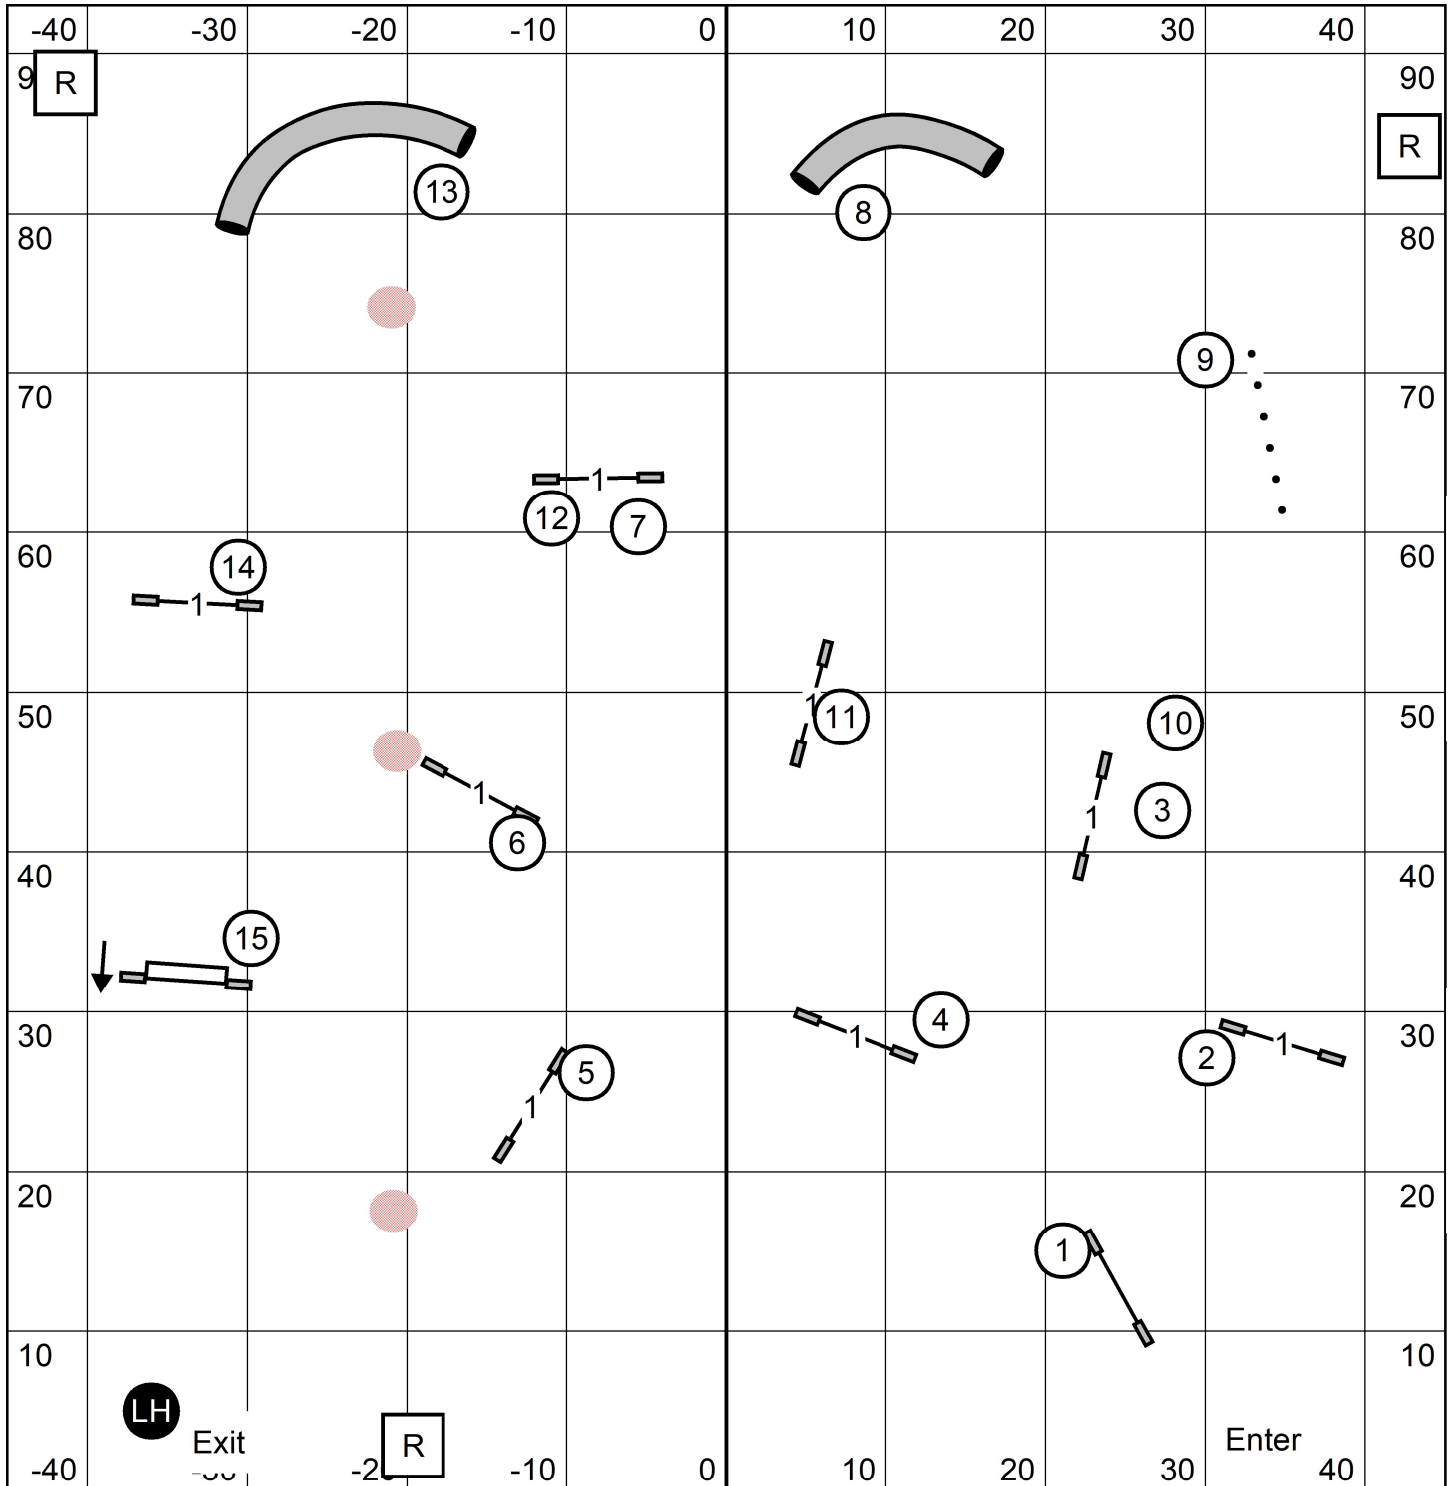

Oriole Dog Training Club
 Sunday, Jan 31, 2021
 Judge: Pam Johnson

T/S

PREMIER JWW
 Indoors/Turf
 90 x 93 E-Timing

Oriole Dog Training Club
 Sunday, Jan 31, 2021
 Judge: Pam Johnson

T/S

EX MAS JWW
 Indoors/Turf
 90 x 93 E-Timing

Oriole Dog Training Club
 Sunday, Jan 31, 2021
 Judge: Pam Johnson

T/S

OPEN JWW
 Indoors/Turf
 90 x 93 E-Timing

Oriole Dog Training Club
 Sunday, Jan 31, 2021
 Judge: Pam Johnson

T/S

NOVICE JWW
 Indoors/Turf
 90 x 93 E-Timing

Oriole Dog Training Club
 Sunday, Jan 31, 2021
 Judge: Pam Johnson

T/S

NOVICE STD
 Indoors/Turf
 90 x 93 E-Timing

E/MAS FAST 4-5-6 CIRCLES
 OPEN FAST 4-5 Squares or 5-4 Squares
 in flow
 NOVICE FAST 7-8

Novice - $7+8+20= 35$ Need 15 more Pts.
 Open - $4+5+20+29$ Need 26 More Pts.
 Ex/Mas $4+5+6+20= 35$ Need 25 More Pts.