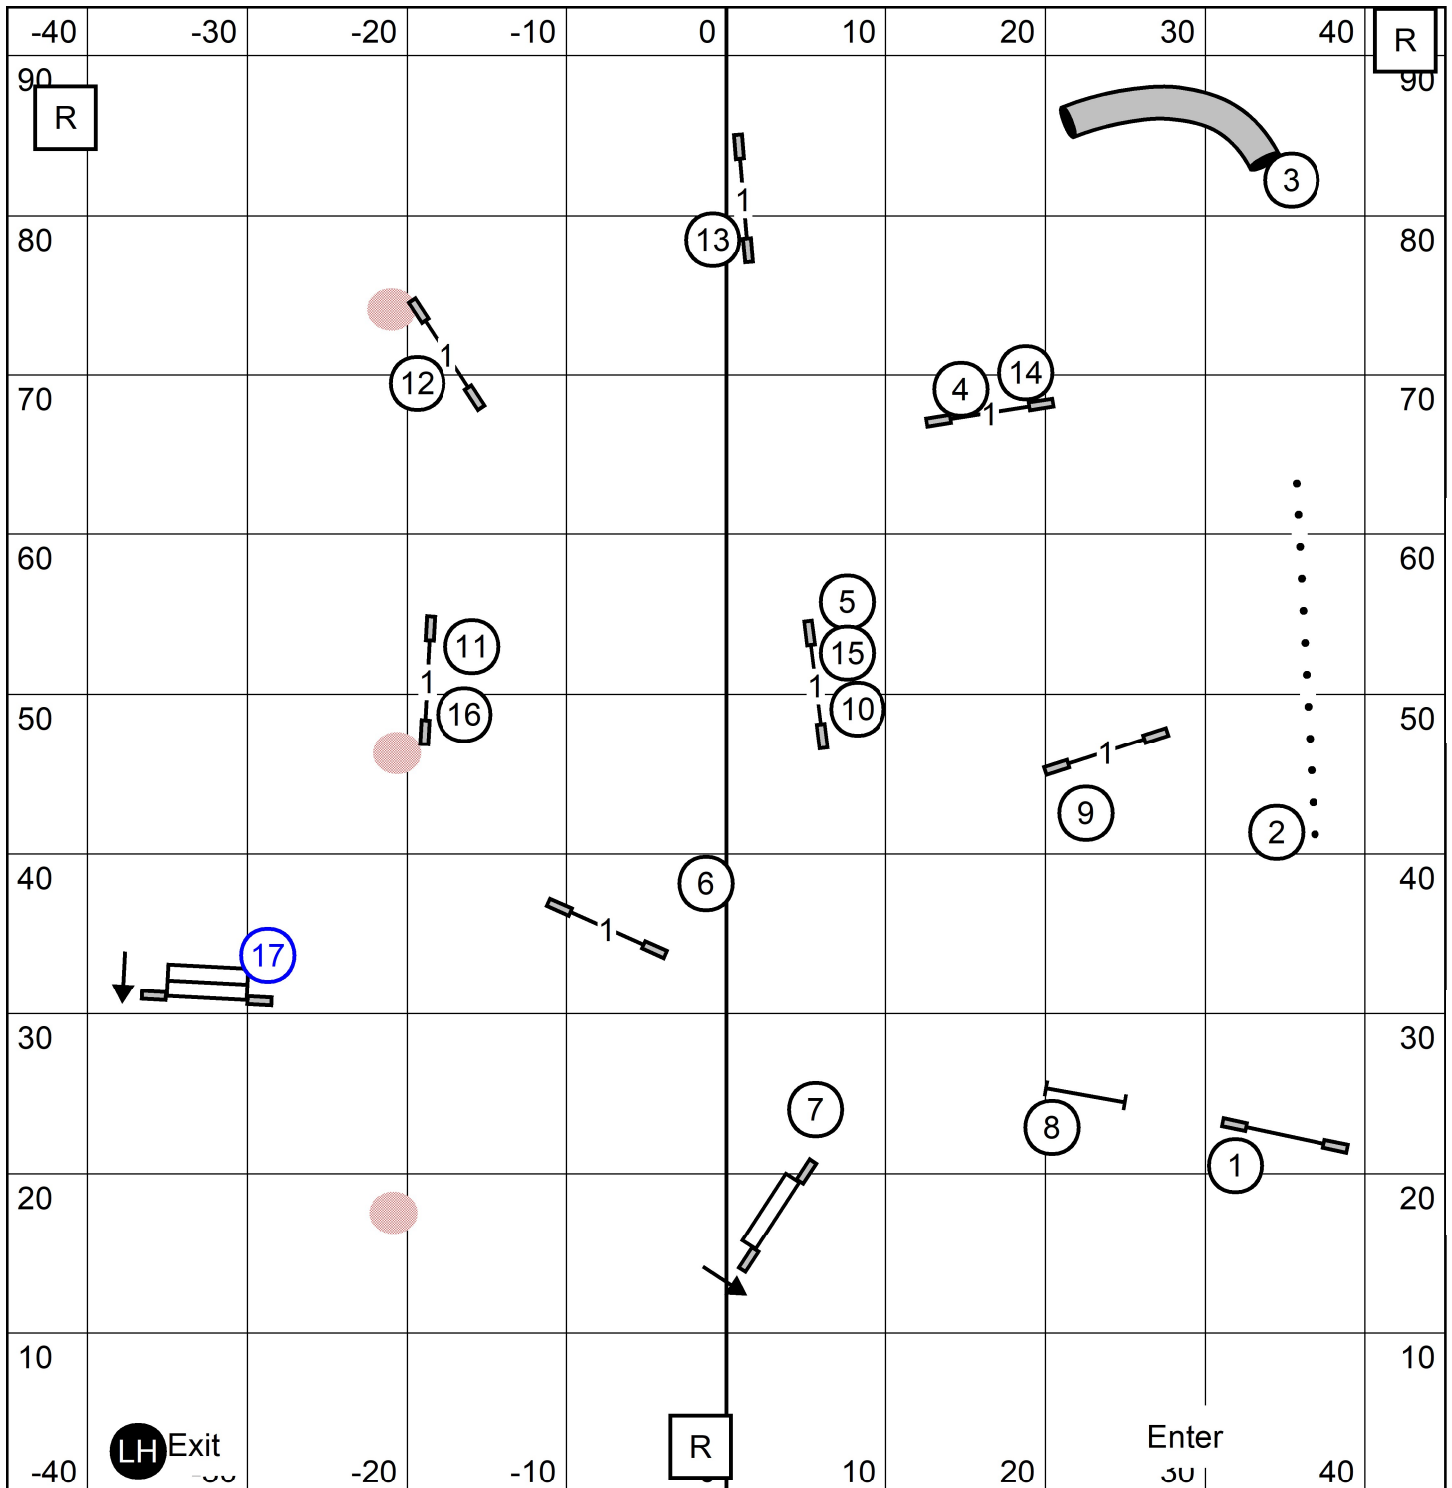

Oriole Dog Training Club
 Saturday, Jan 30, 2021
 Judge: Pam Johnson

T/S

NOVICE STD
 Indoors/Turf
 90 x 93 E-Timing

Oriole Dog Training Club
 Saturday, Jan 30, 2021
 Judge: Pam Johnson

T/S

EX MAS JWW
 Indoors/Turf
 90 x 93 E-Timing