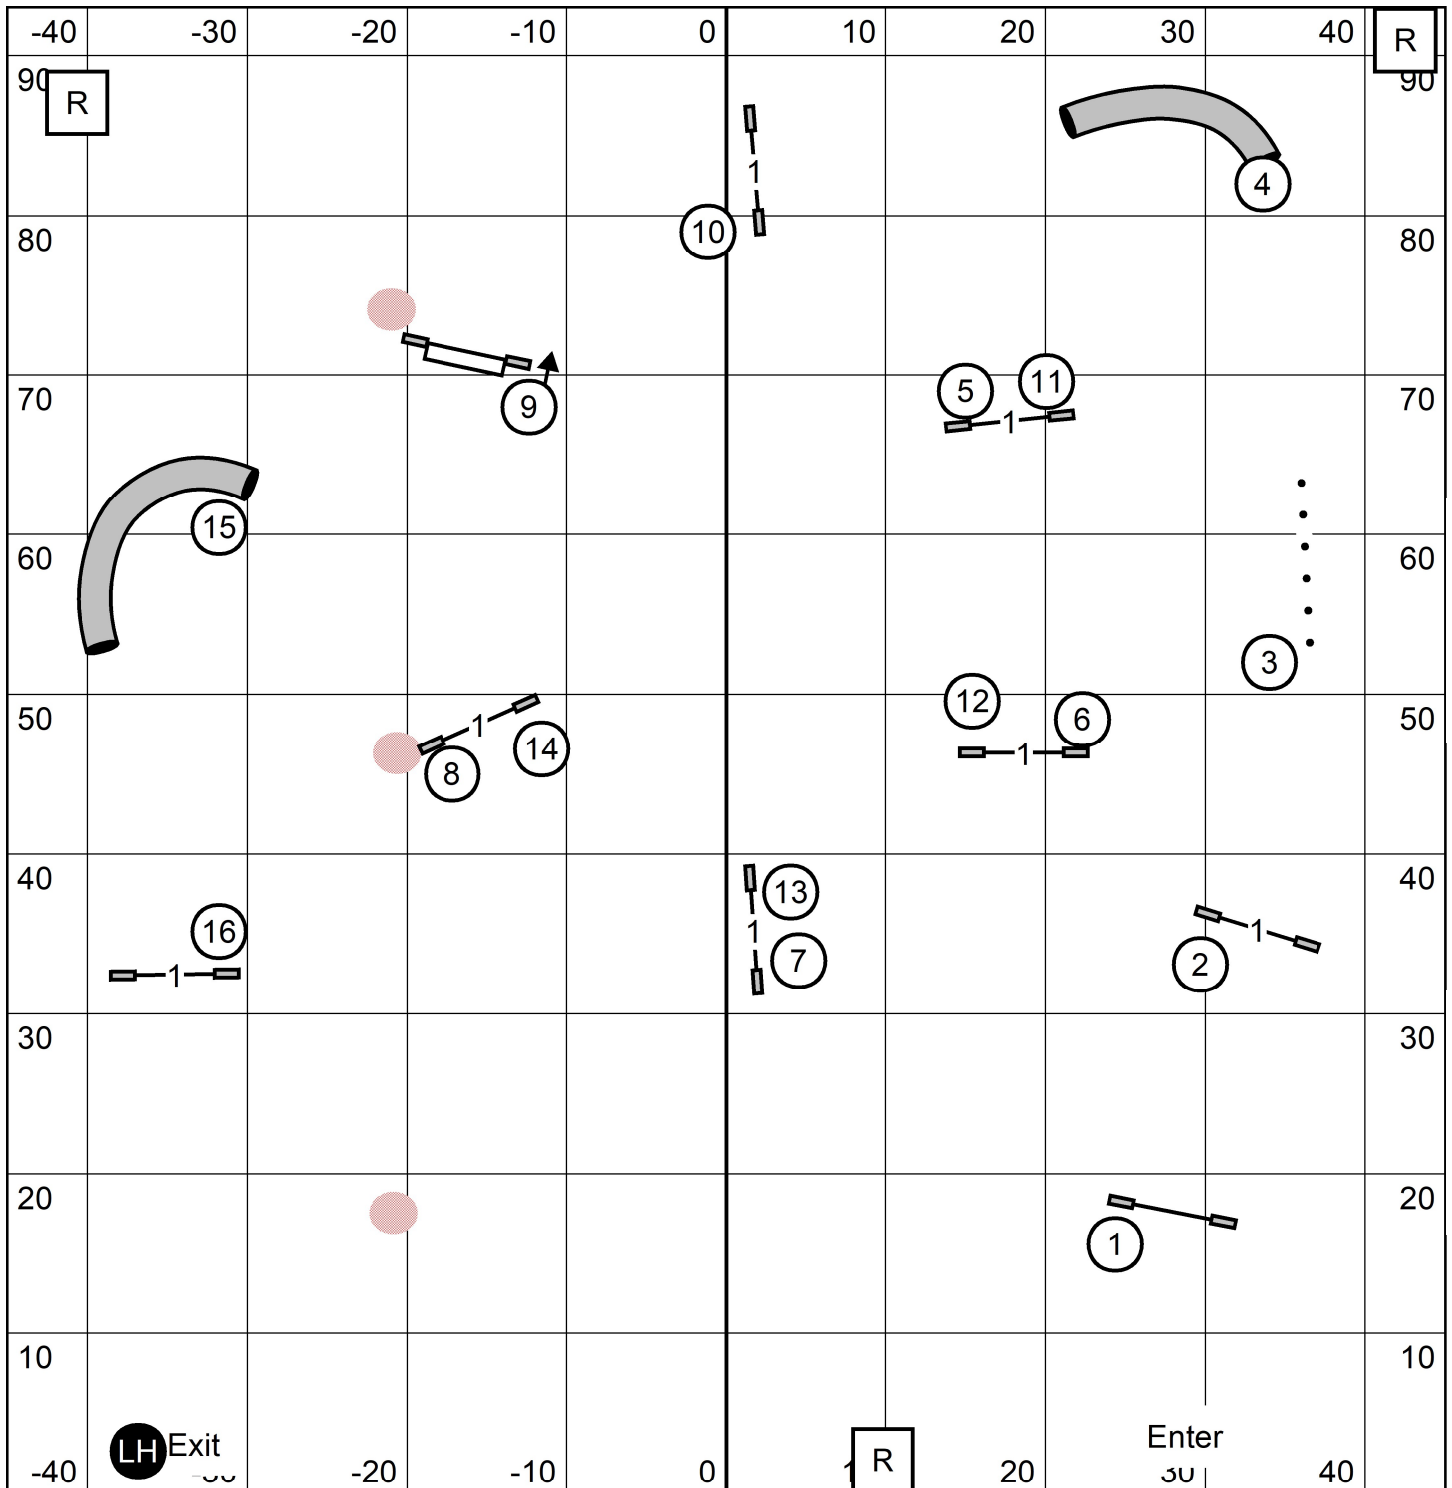

Oriole Dog Training Club
Saturday, Jan 30, 2021
Judge: Pam Johnson

T/S

NOVICE JWW
Indoors/Turf
90 x 93 E-Timing