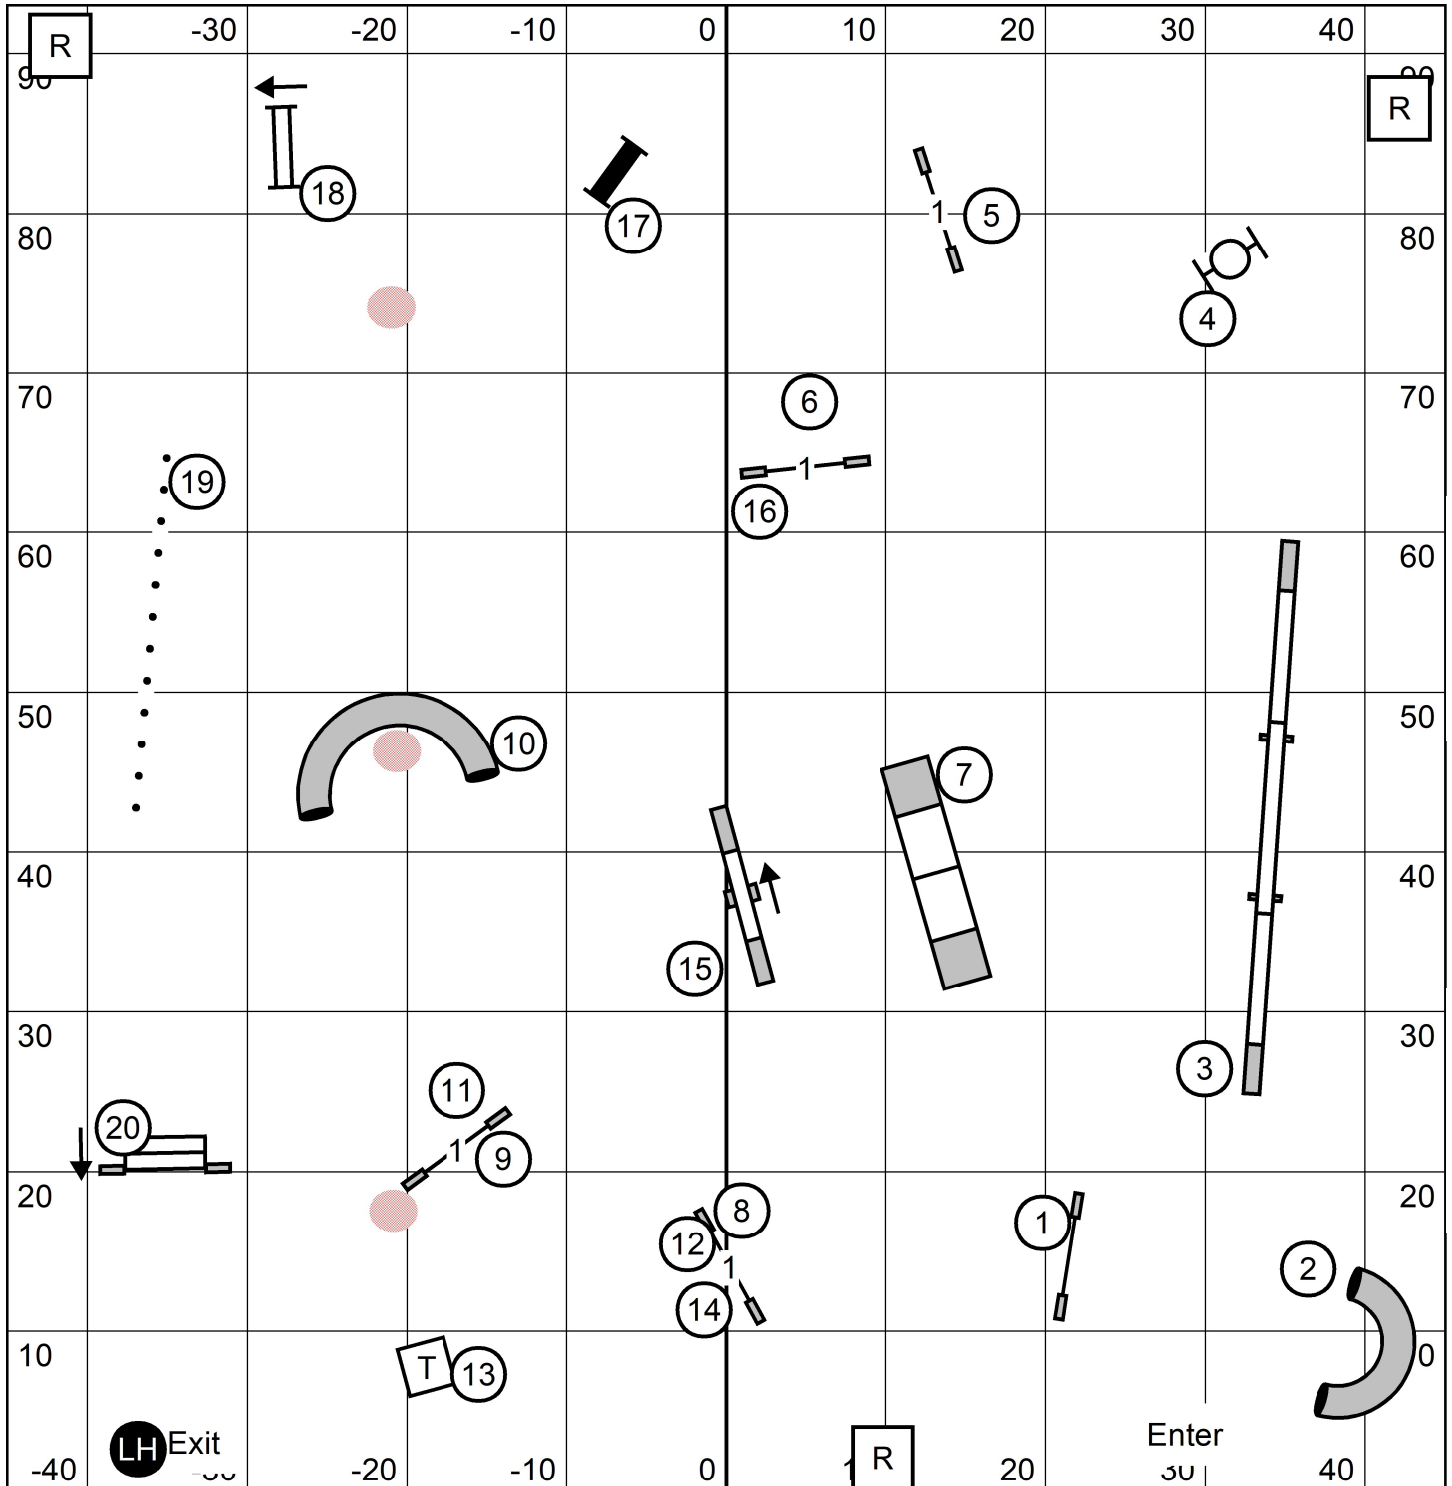

Oriole Dog Training Club
 Saturday, Jan 30, 2021
 Judge: Pam Johnson

T/S

TIME 2 BEAT
 Indoors/Turf
 90 x 93 E-Timing

Oriole Dog Training Club
 Saturday, Jan 30, 2021
 Judge: Pam Johnson

T/S

ALL FAST
 Indoors/Turf
 90 x 93 E-Timing

Oriole Dog Training Club
 Saturday, Jan 30, 2021
 Judge: Pam Johnson

T/S

EX MAS STD
 Indoors/Turf
 90 x 93 E-Timing

Oriole Dog Training Club
 Saturday, Jan 30, 2021
 Judge: Pam Johnson

T/S

OPEN STD
 Indoors/Turf
 90 x 93 E-Timing

Oriole Dog Training Club
 Saturday, Jan 30, 2021
 Judge: Pam Johnson

T/S

NOVICE STD
 Indoors/Turf
 90 x 93 E-Timing

Oriole Dog Training Club
 Saturday, Jan 30, 2021
 Judge: Pam Johnson

T/S

EX MAS JWW
 Indoors/Turf
 90 x 93 E-Timing