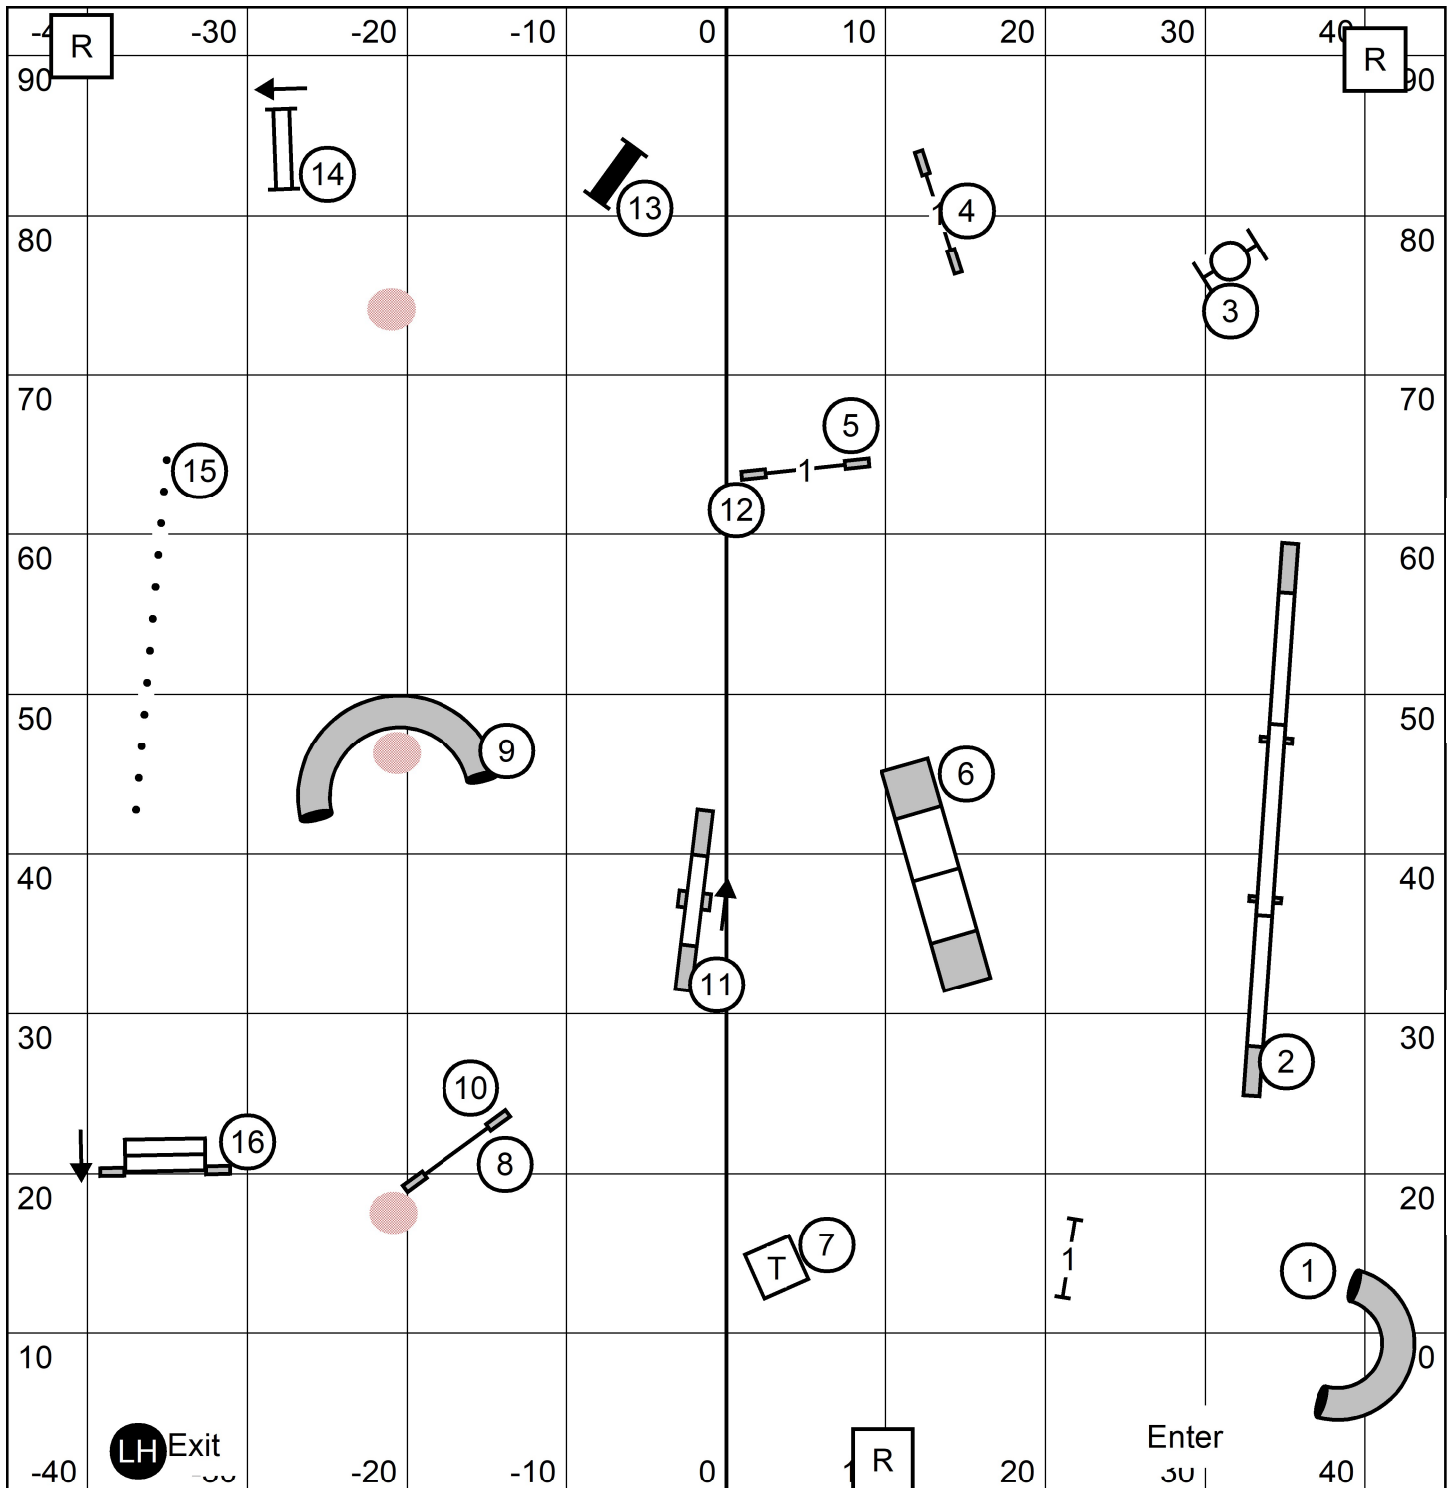

Oriole Dog Training Club
 Saturday, Jan 30, 2021
 Judge: Pam Johnson

T/S

TIME 2 BEAT
 Indoors/Turf
 90 x 93 E-Timing

Oriole Dog Training Club
 Saturday, Jan 30, 2021
 Judge: Pam Johnson

T/S

ALL FAST
 Indoors/Turf
 90 x 93 E-Timing

Oriole Dog Training Club
 Saturday, Jan 30, 2021
 Judge: Pam Johnson

T/S

EX MAS STD
 Indoors/Turf
 90 x 93 E-Timing

Oriole Dog Training Club
 Saturday, Jan 30, 2021
 Judge: Pam Johnson

T/S

OPEN STD
 Indoors/Turf
 90 x 93 E-Timing