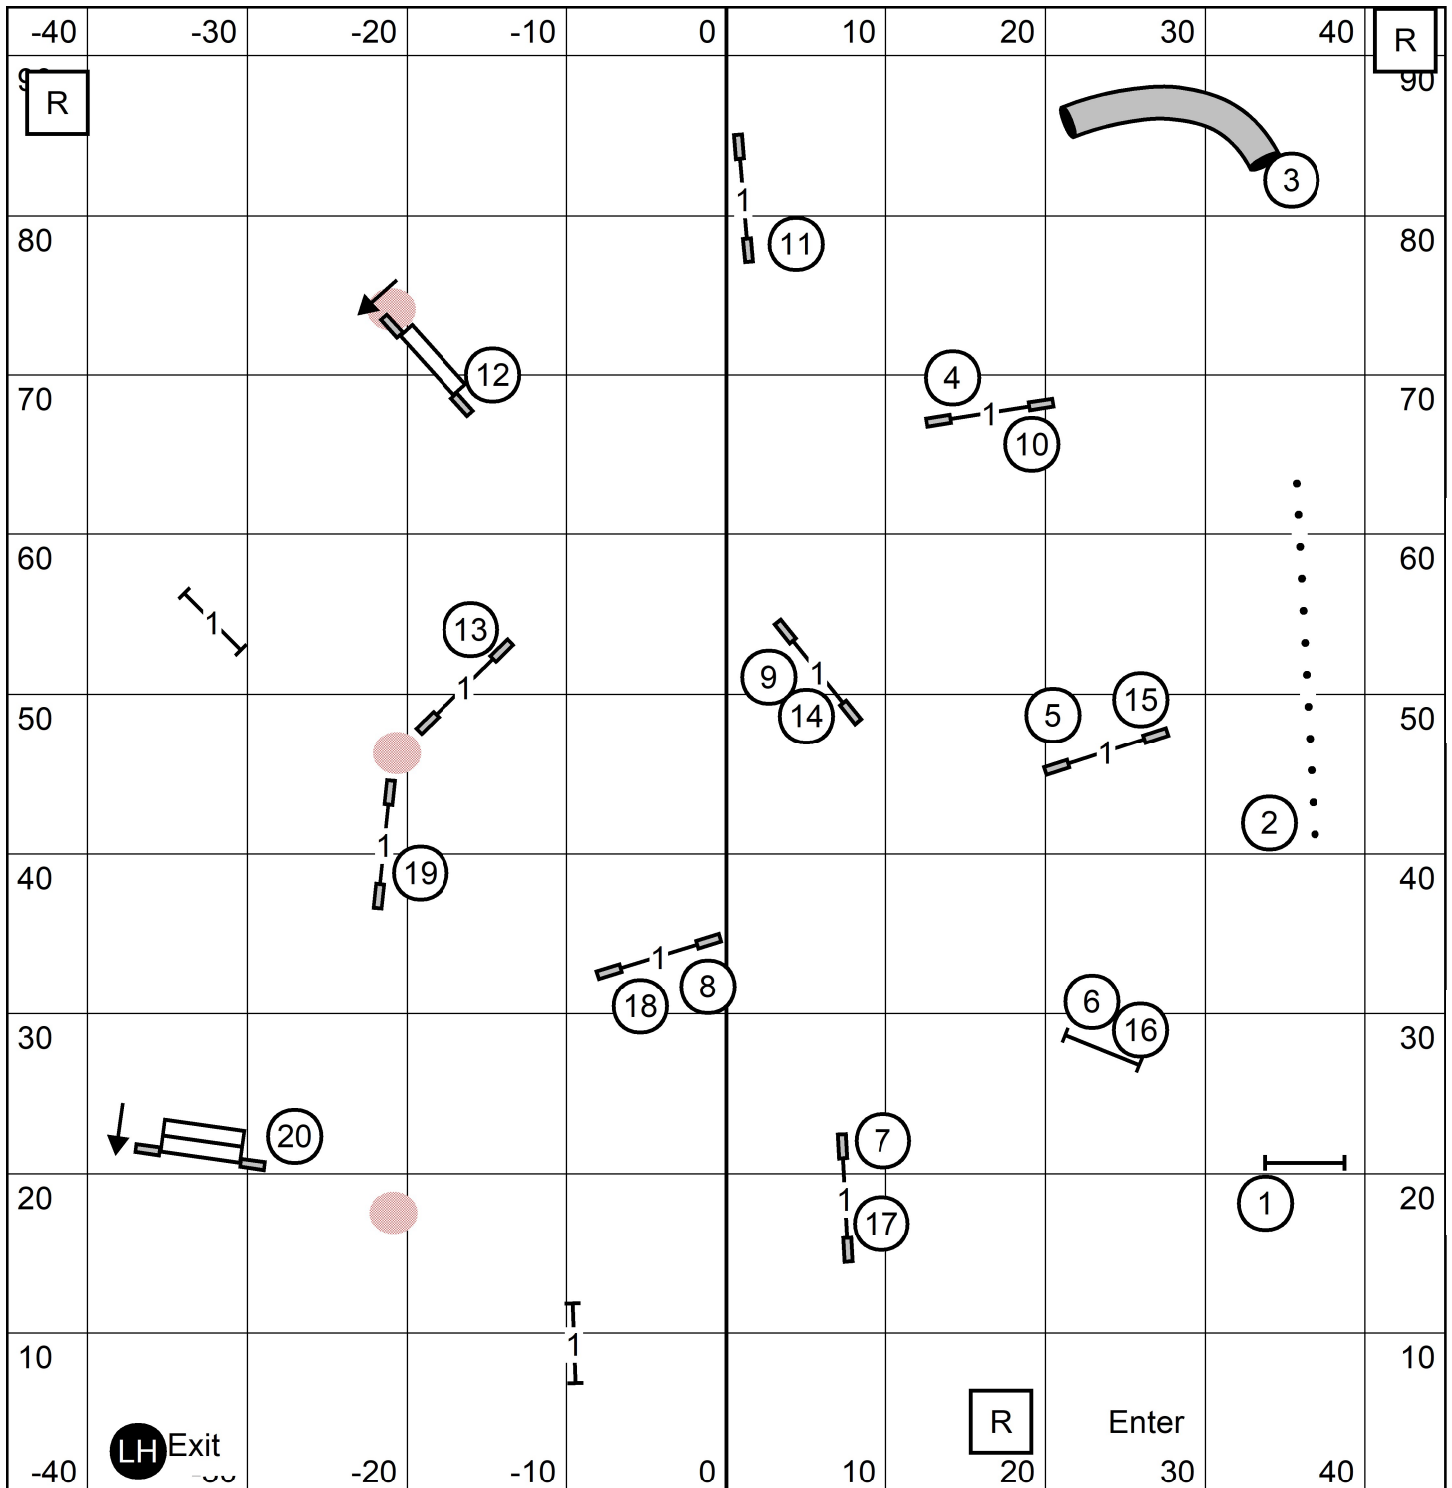

Oriole Dog Training Club
Saturday, Jan 30, 2021
Judge: Pam Johnson

T/S

EX MAS JWW
Indoors/Turf
90 x 93 E-Timing