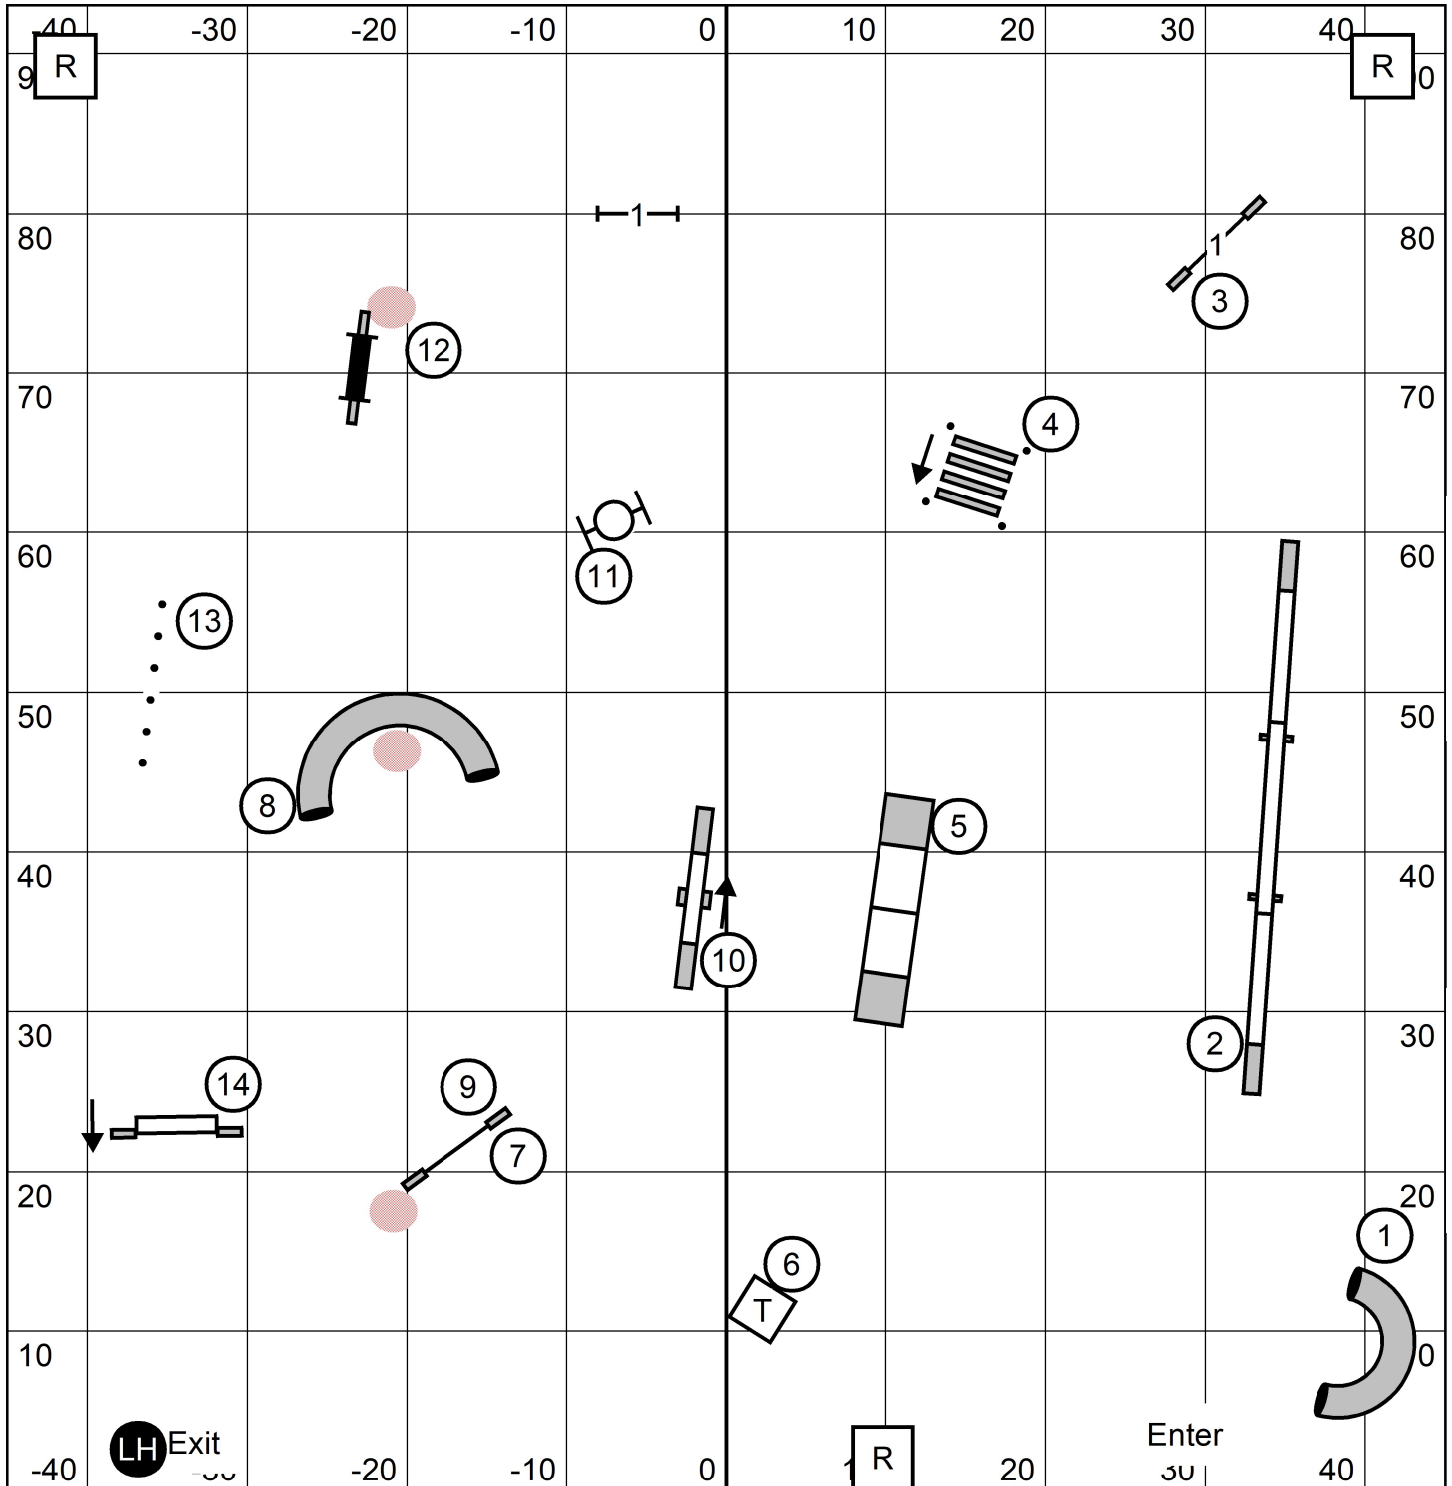

Oriole Dog Training Club
 Saturday, Jan 30, 2021
 Judge: Pam Johnson

T/S

EX MAS STD
 Indoors/Turf
 90 x 93 E-Timing

Oriole Dog Training Club
 Saturday, Jan 30, 2021
 Judge: Pam Johnson

T/S

OPEN STD
 Indoors/Turf
 90 x 93 E-Timing