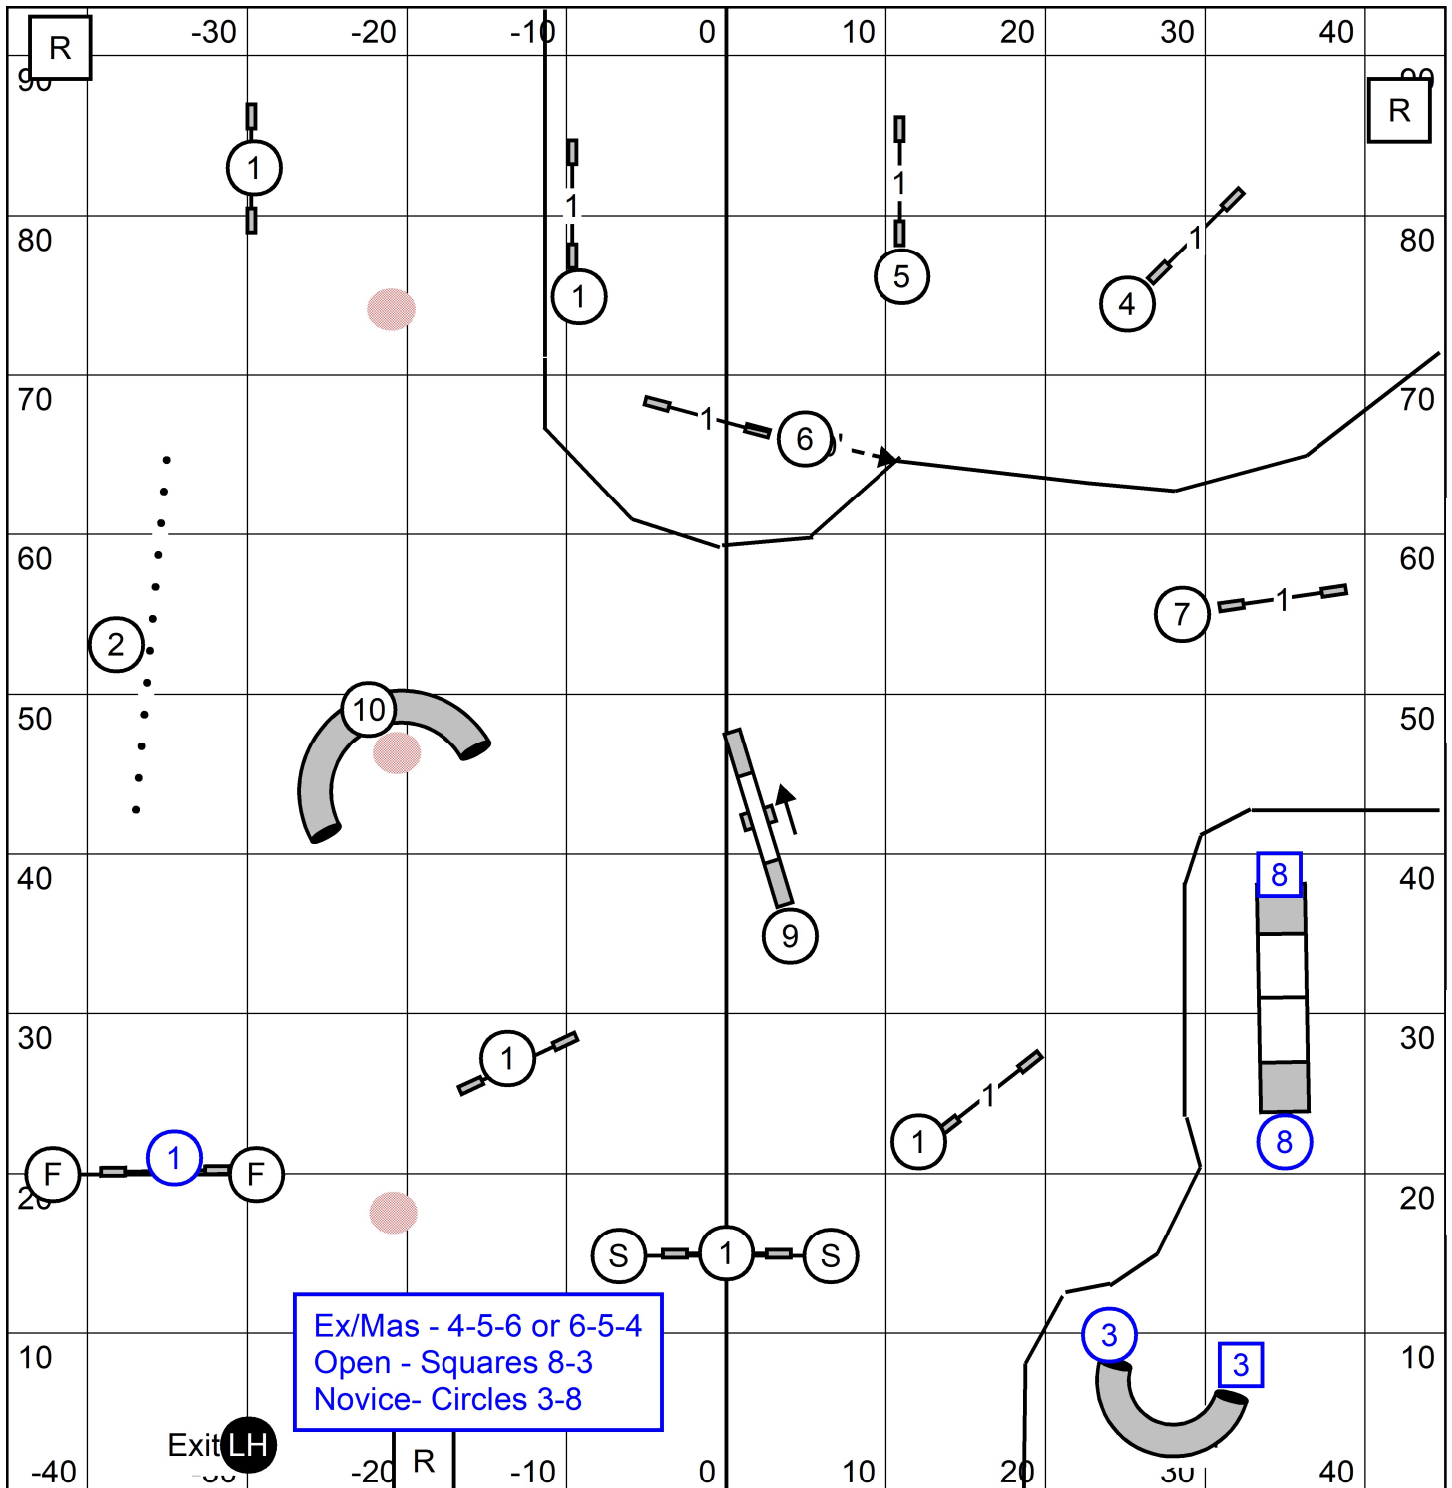

Oriole Dog Training Club
 Saturday, Jan 30, 2021
 Judge: Pam Johnson

T/S

TIME 2 BEAT
 Indoors/Turf
 90 x 93 E-Timing

Oriole Dog Training Club
 Saturday, Jan 30, 2021
 Judge: Pam Johnson

T/S

ALL FAST
 Indoors/Turf
 90 x 93 E-Timing

Oriole Dog Training Club
 Saturday, Jan 30, 2021
 Judge: Pam Johnson

T/S

EX MAS STD
 Indoors/Turf
 90 x 93 E-Timing

Oriole Dog Training Club
 Saturday, Jan 30, 2021
 Judge: Pam Johnson

T/S

OPEN STD
 Indoors/Turf
 90 x 93 E-Timing