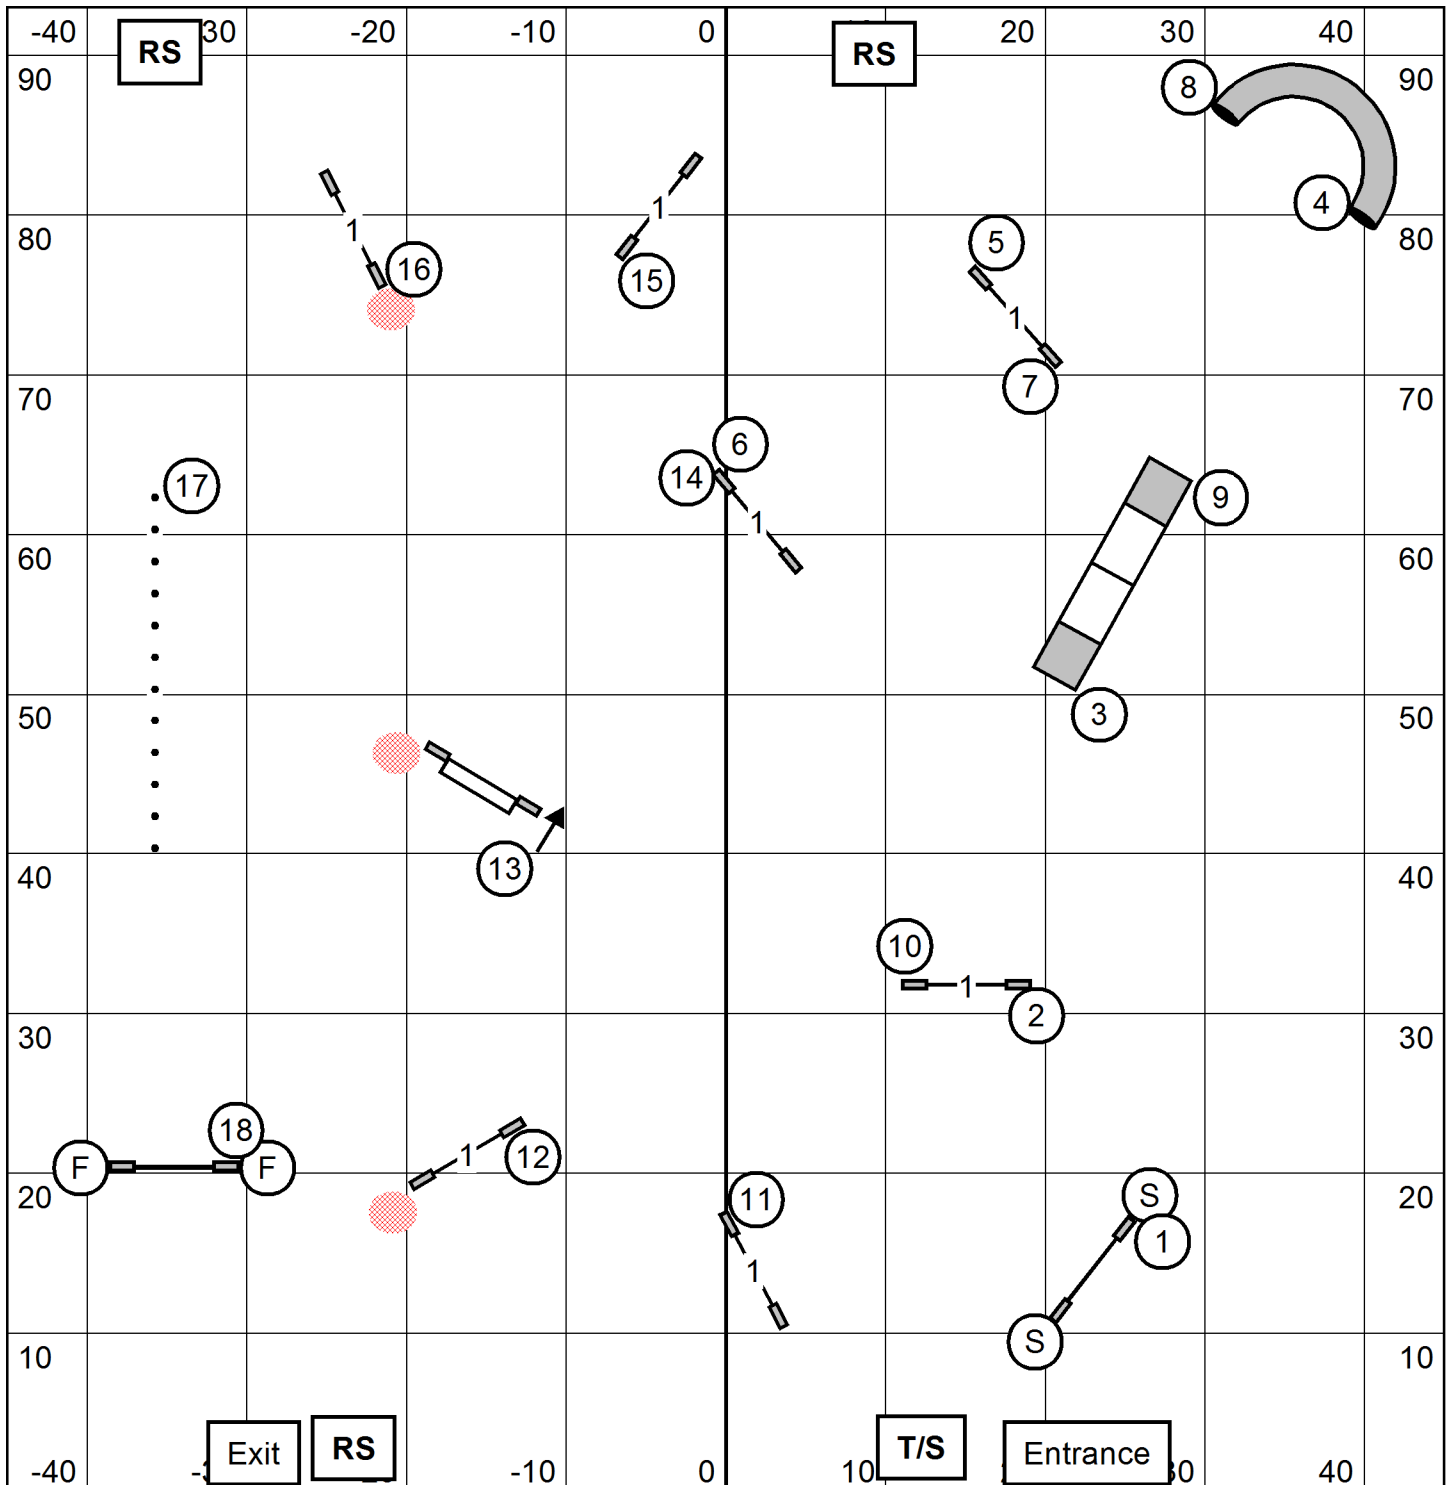

SEND BONUS
Master/Excellent
 2 -- 8 -- 5 Circles or
 8 -- 5 -- 2 Squares
Open/Novice
 8 - 5 circles or
 8 -- 5 squares

FRIDAY DECEMBER 4th 2020
 Oriole Dog Training Club

FAST MASTER & EXCELLENT & OPEN & NOVICE
 Judge: David Nauer