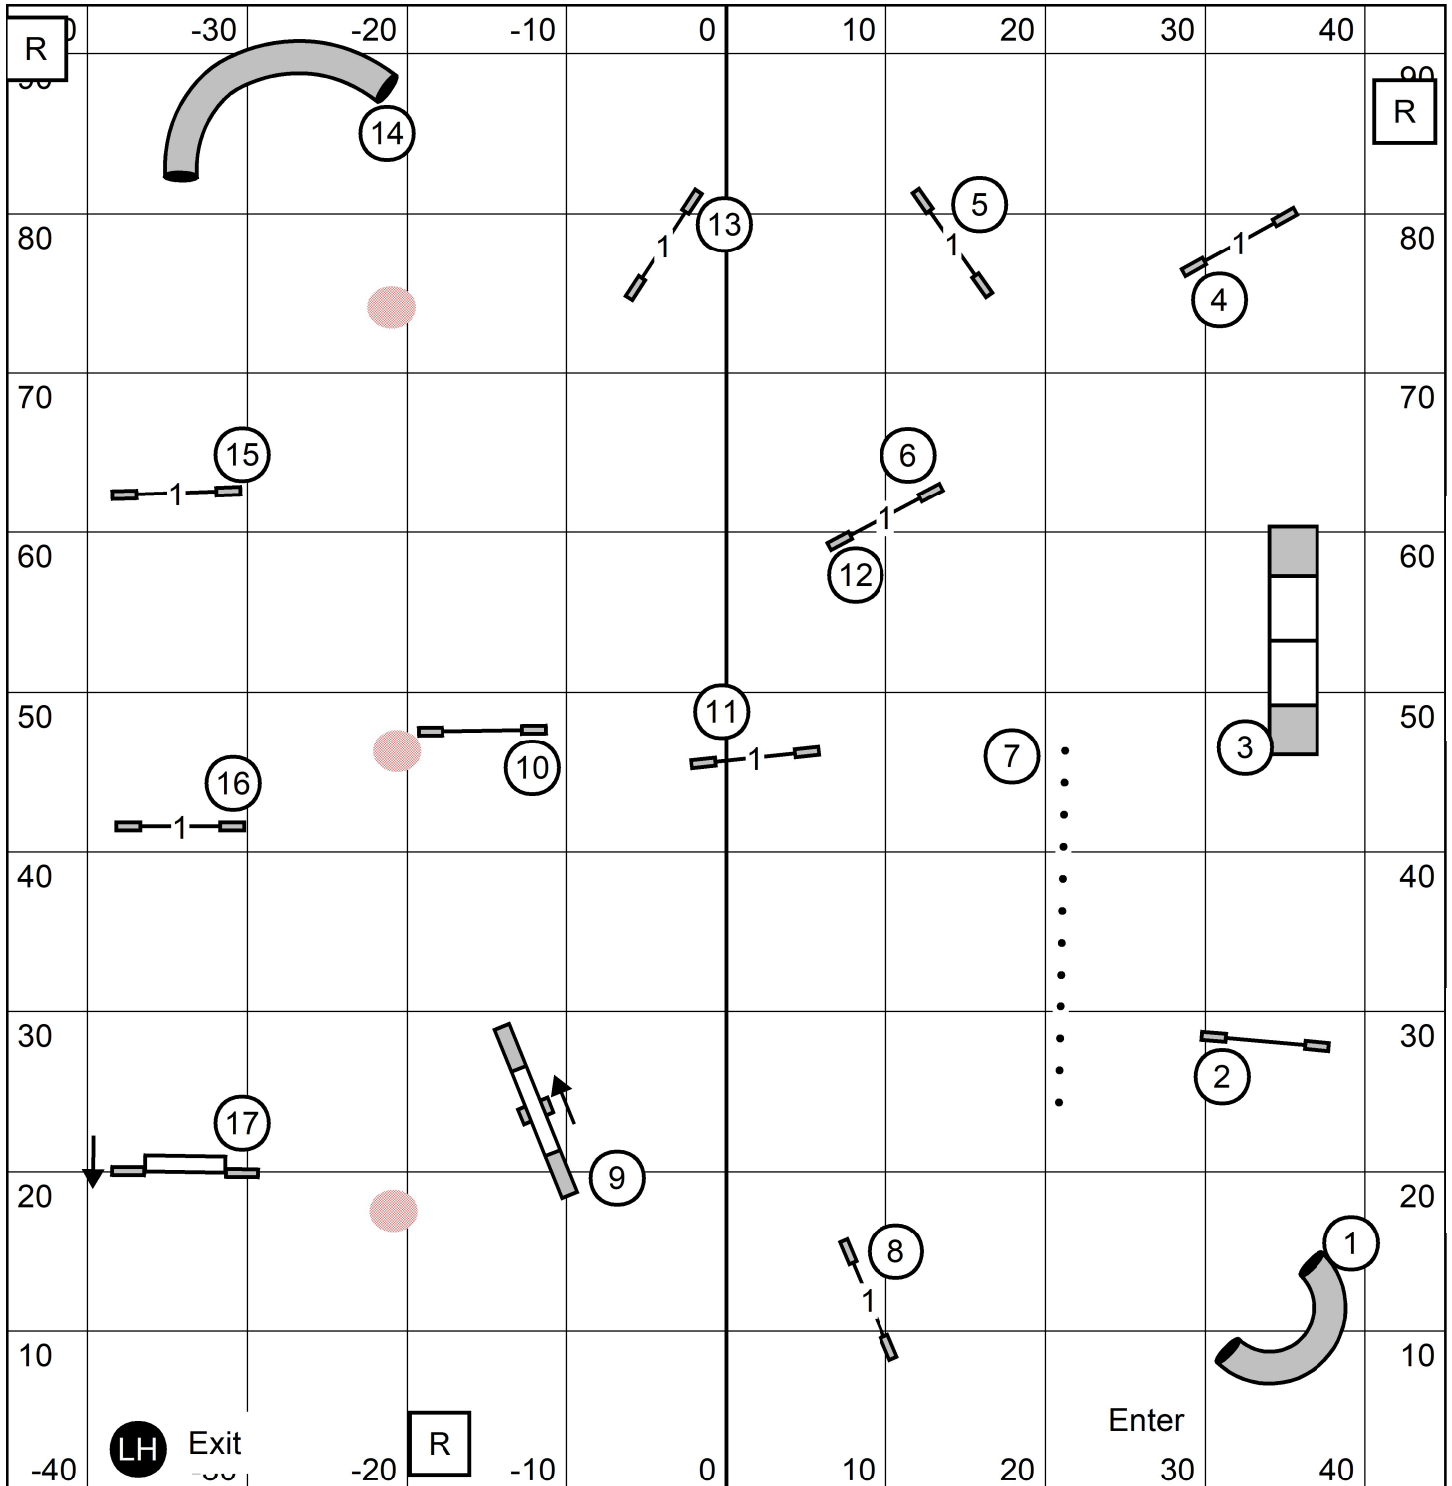

Ex/Mas -8-Square 4 - 2 (4 Square is backside) solid line
 Open - 8-4 or 4-8 in flow (circles) dash line
 Novice 9 (either side) -6

Novice - 50 Pts + Bonus
 Open - 55 Pts + Bonus
 Ex/Mas - 60 Pts + Bonus

Oriole Dog Training Club

Friday, Jan 29, 2021
 Judge: Pam Johnson

T/S

ALL FAST

Indoors/Turf
 90 x 93 E-Timing

Oriole Dog Training Club
 Friday, Jan 29, 2021
 Judge: Pam Johnson

T/S

TIME 2 BEAT
 Indoors/Turf
 90 x 93 E-Timing