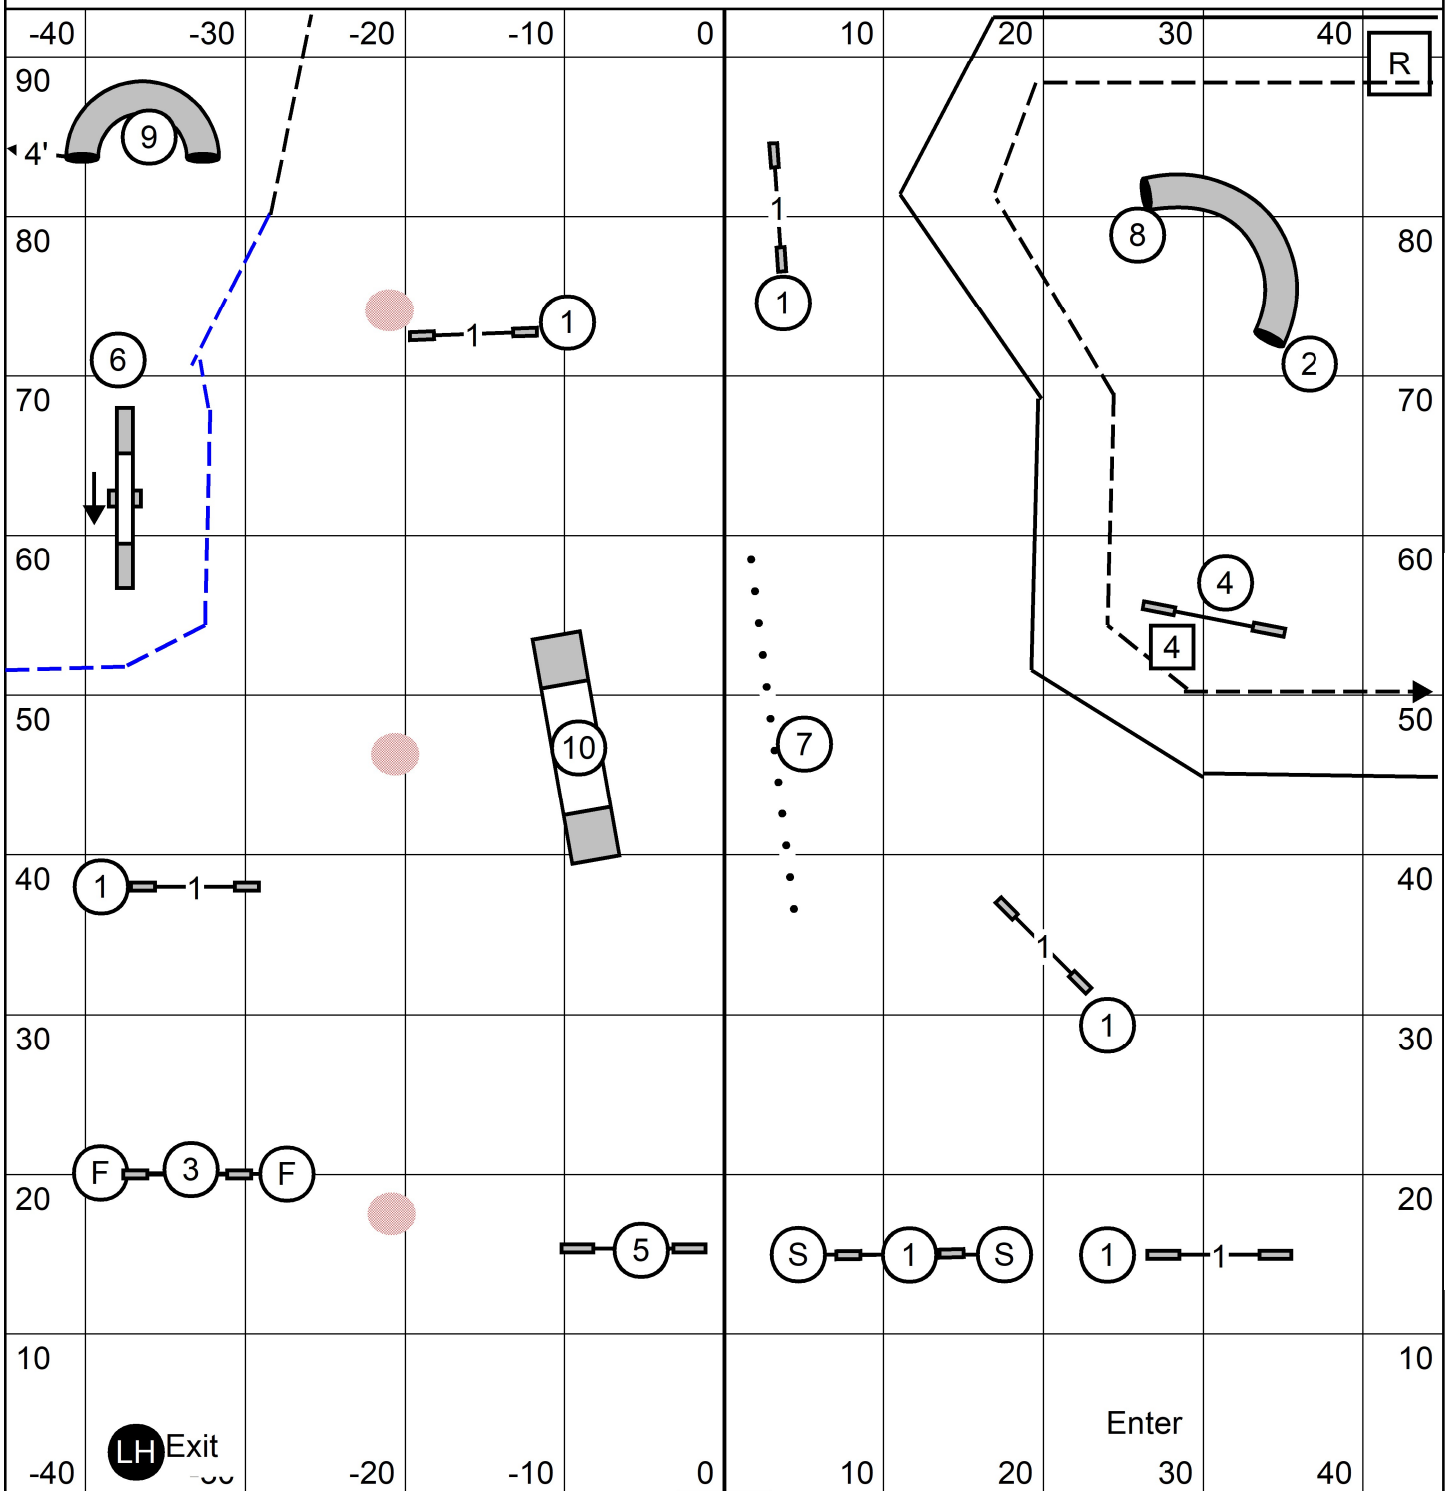

Ex/Mas -8-Square 4 - 2 (4 Square is backside) solid line
 Open - 8-4 or 4-8 in flow (circles) dash line
 Novice 9 (either side) -6

Novice - 50 Pts + Bonus
 Open - 55 Pts + Bonus
 Ex/Mas - 60 Pts + Bonus

Oriole Dog Training Club

Friday, Jan 29, 2021
 Judge: Pam Johnson

T/S

ALL FAST

Indoors/Turf
 90 x 93 E-Timing

Oriole Dog Training Club
 Friday, Jan 29, 2021
 Judge: Pam Johnson

T/S

TIME 2 BEAT
 Indoors/Turf
 90 x 93 E-Timing