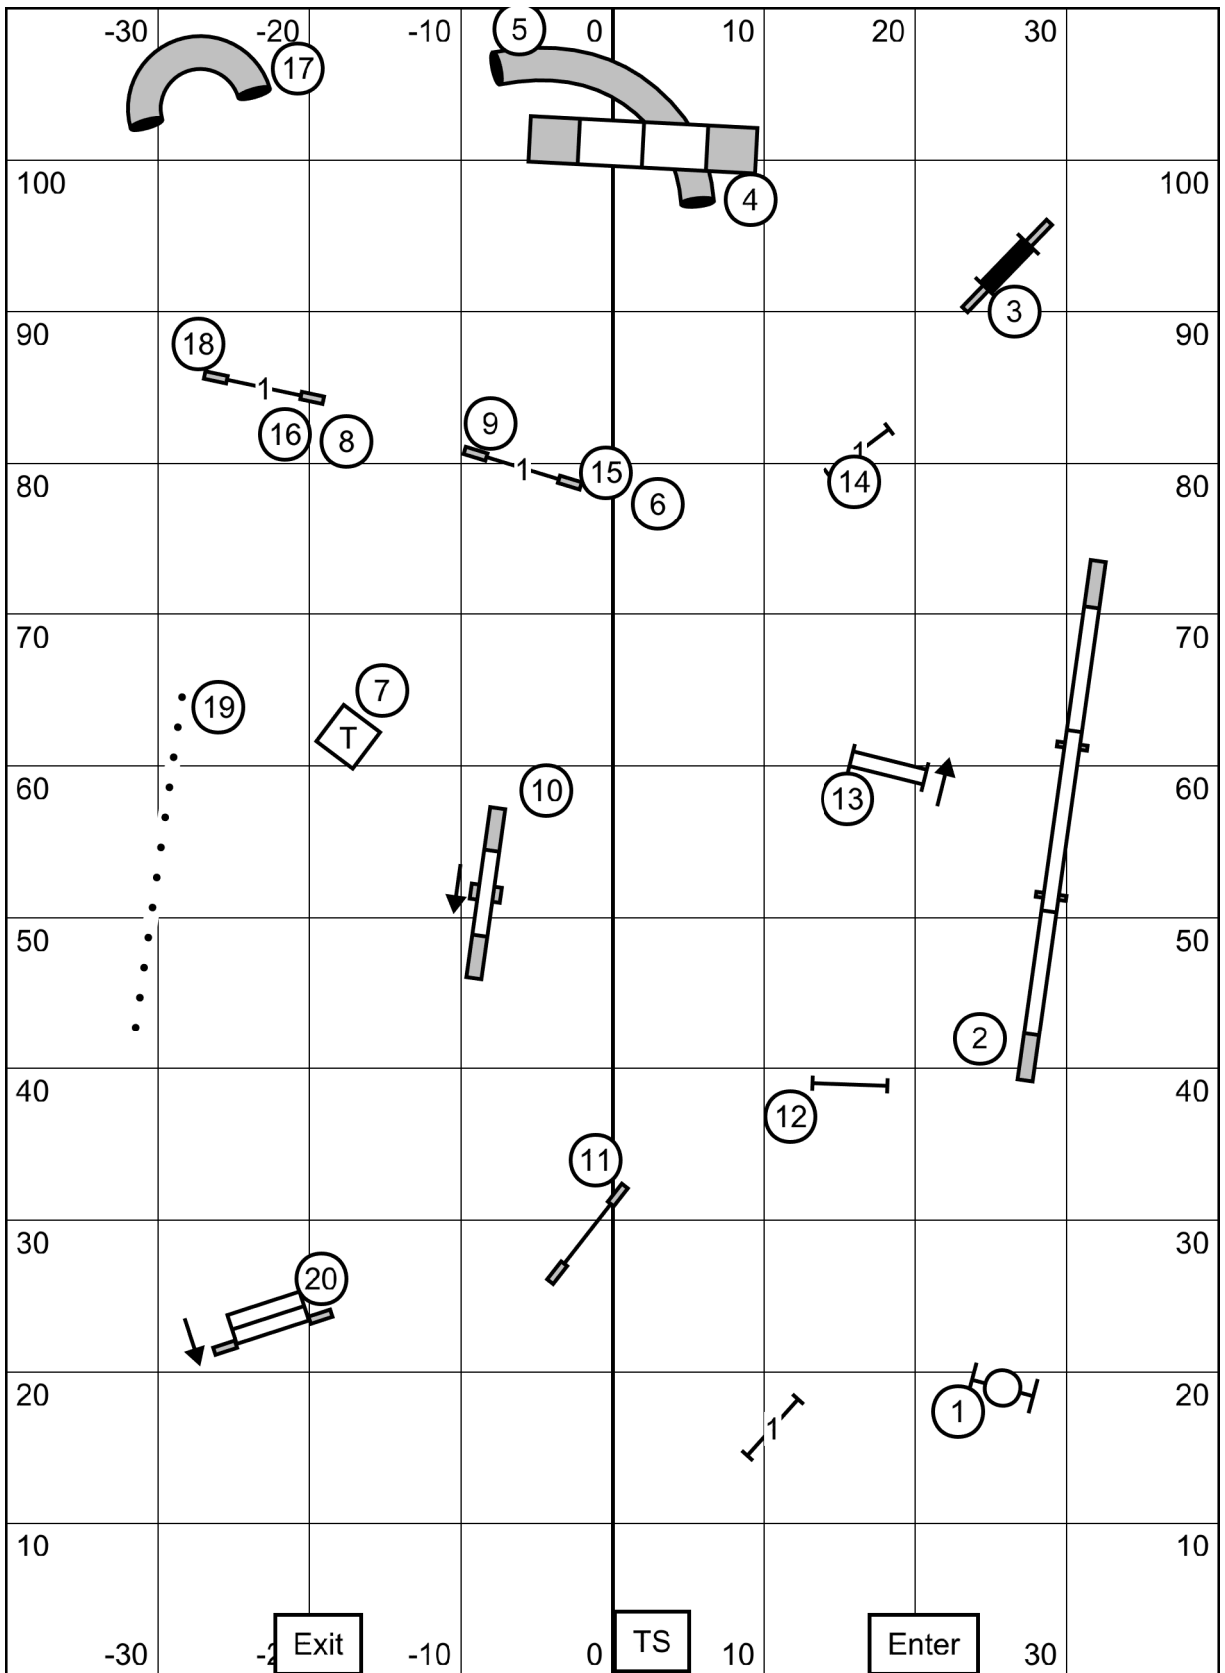

Capital Dog Training Club
Premier Standard
 April 10, 2021
 Judge: Tricia Dunseith

Capital Dog Training Club
Excellent/Master Standard
 April 10, 2021
 Judge: Tricia Dunseith

Send:
Ex/M 6-5-4
Open 6-5-4
Novice 6-5

41 sec - P4"
 38 sec - 8", P8", P12"
 35 sec - 12", 16", P16", P20"
 32 sec - 20", 24", 24C"

Capital Dog Training Club
Combined FAST
 April 10, 2021
 Judge: Tricia Dunseith

Capital Dog Training Club
Premier JWW
 April 10, 2021
 Judge: Tricia Dunseith