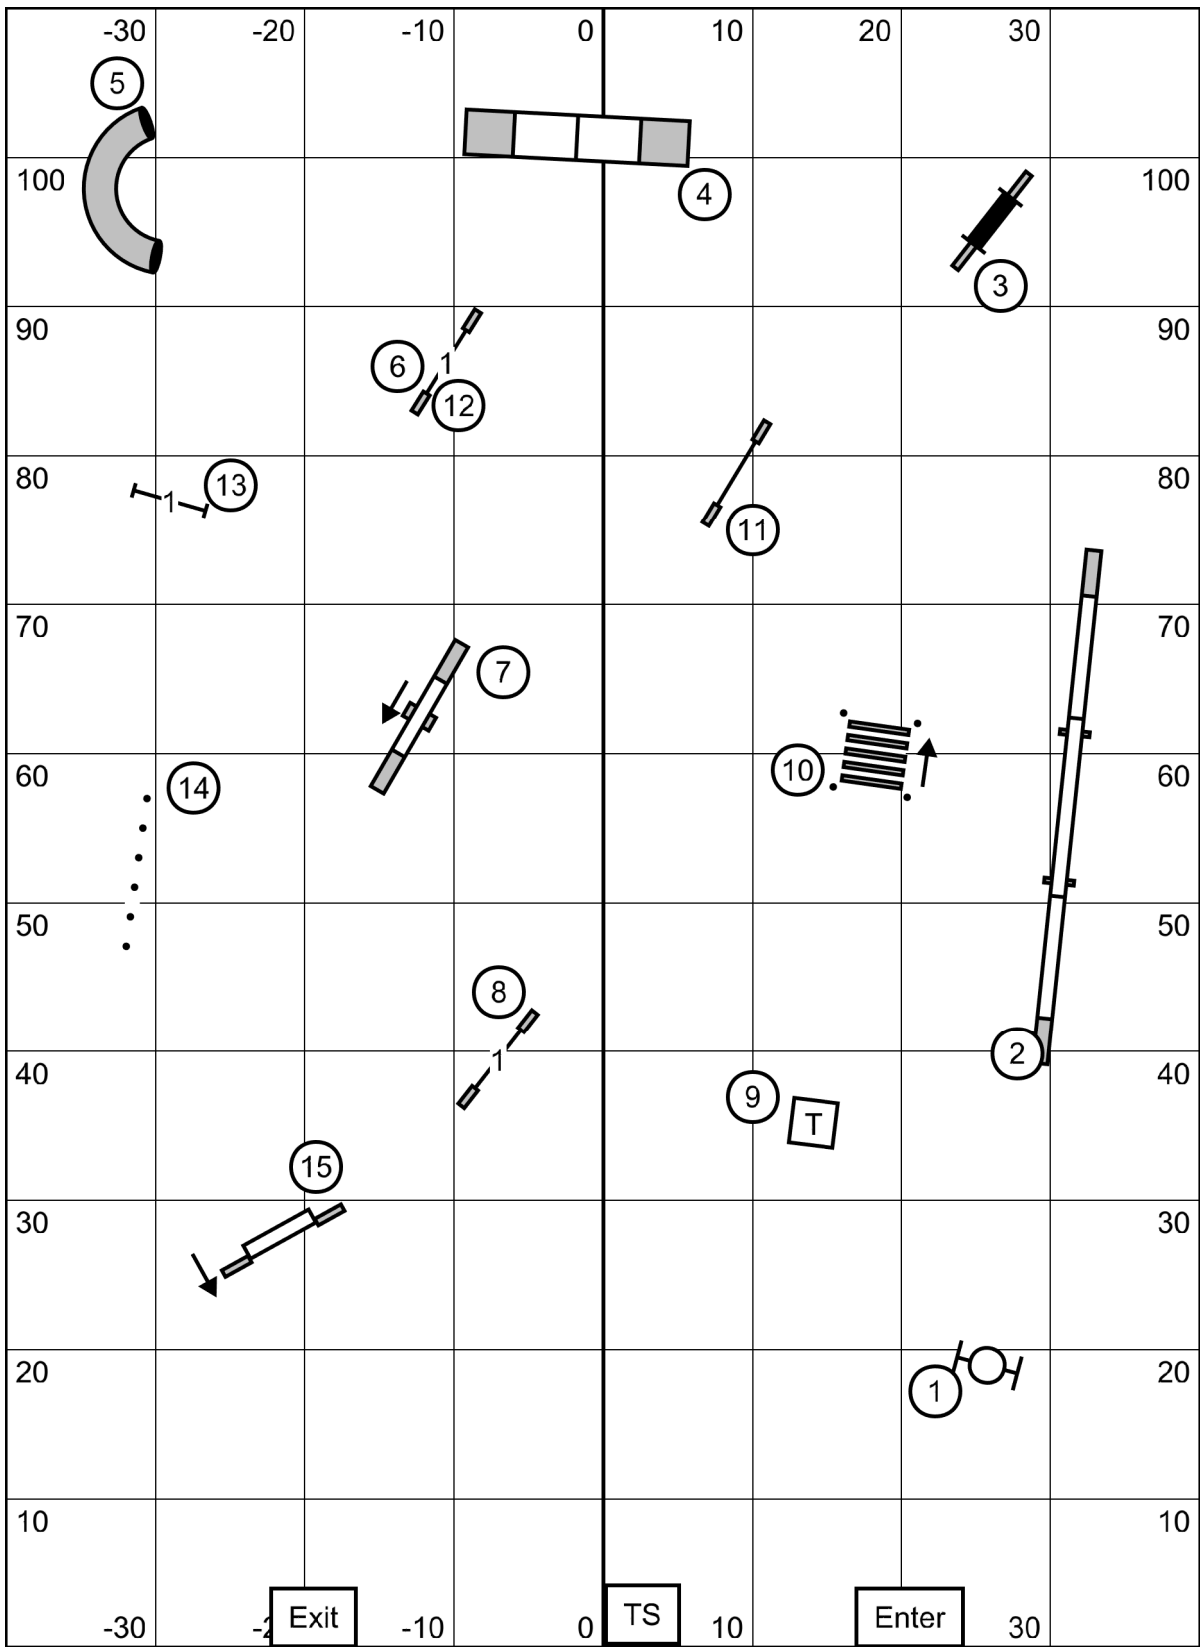

Capital Dog Training Club
Novice Standard
April 10, 2021
Judge: Tricia Dunseith