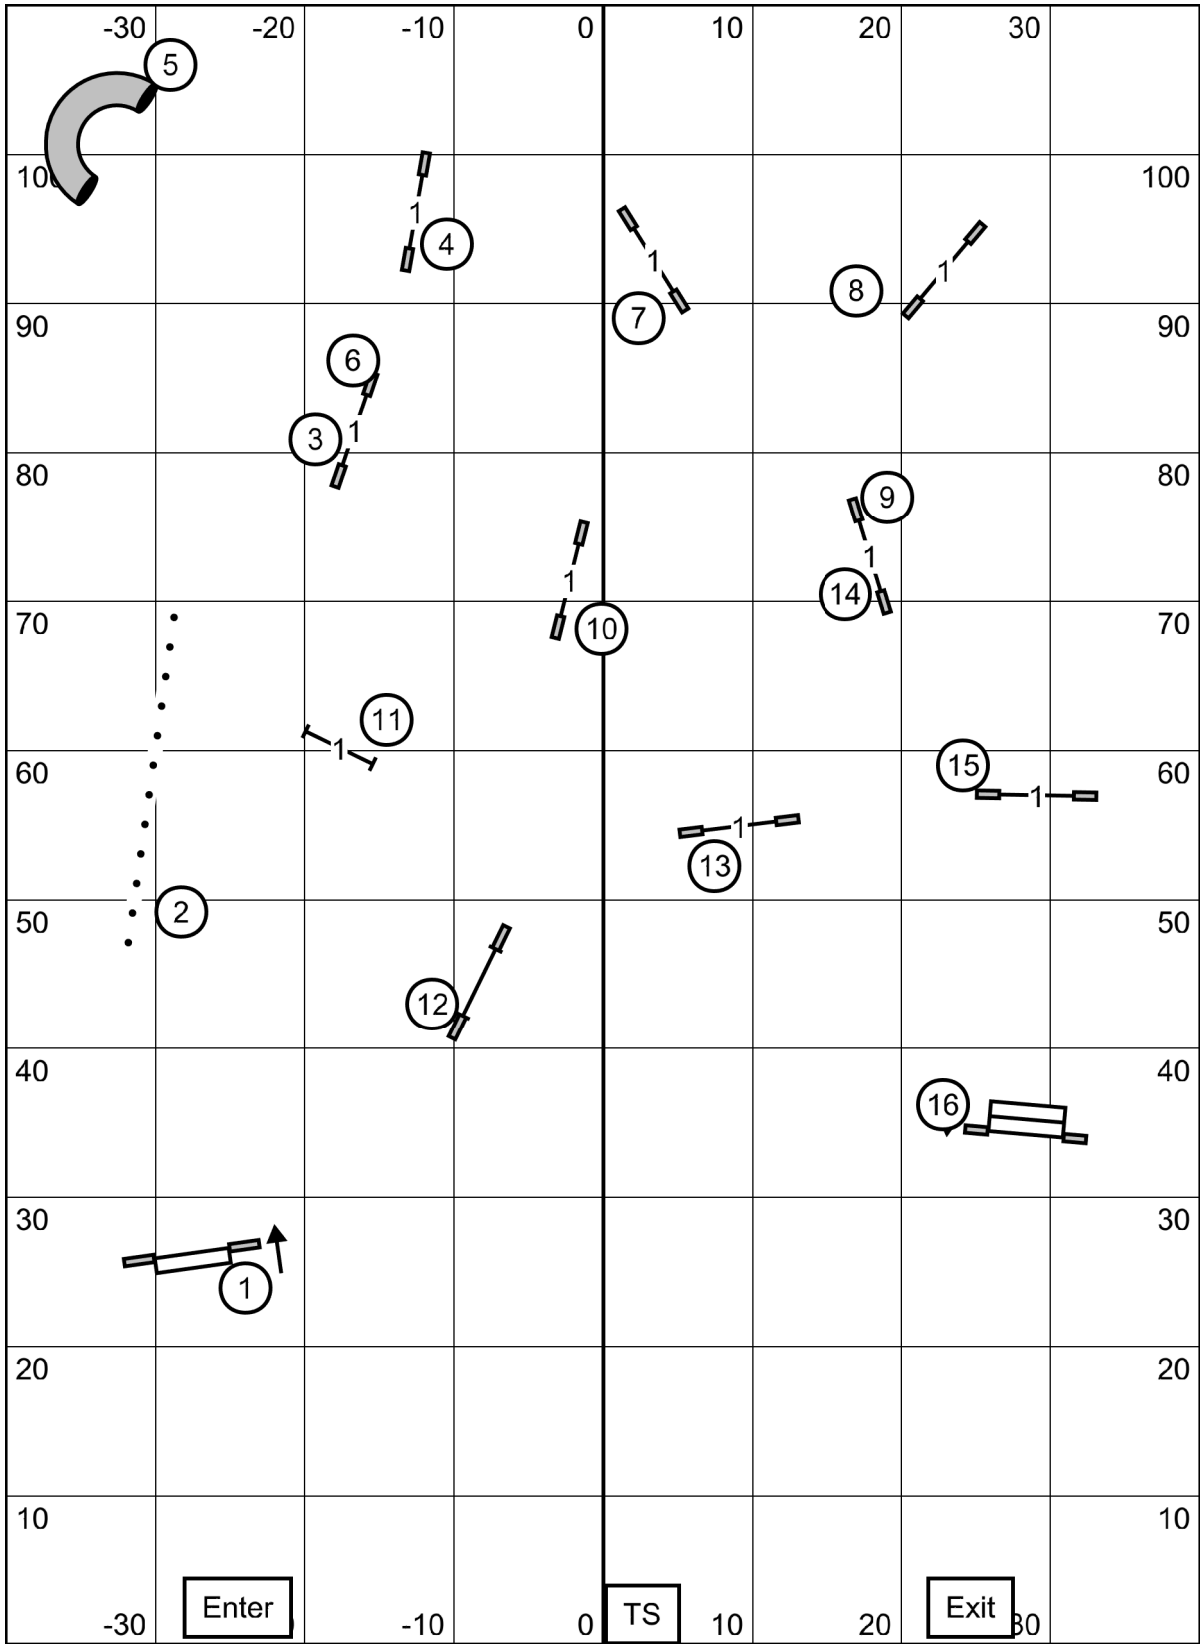

Capital Dog Training Club
Open JWW
April 10, 2021
Judge: Tricia Dunseith