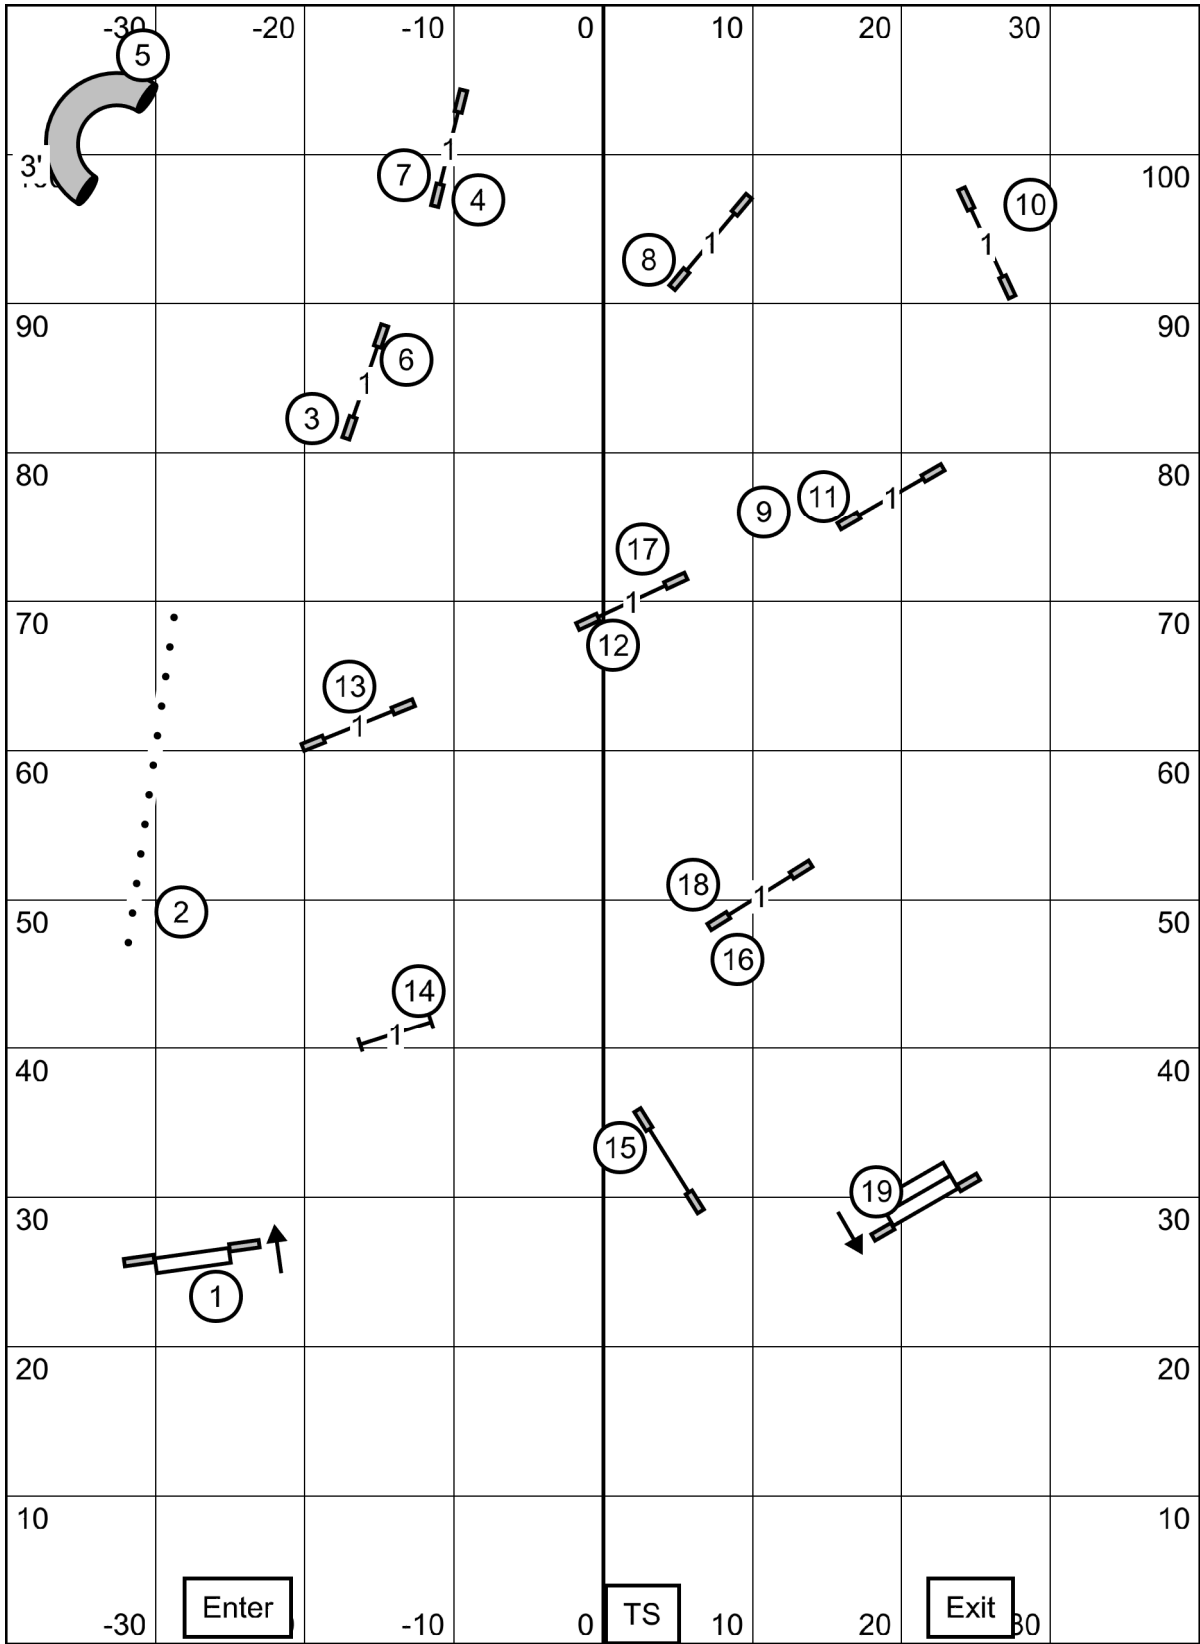

Capital Dog Training Club
Premier Standard
 April 10, 2021
 Judge: Tricia Dunseith

Capital Dog Training Club
Excellent/Master Standard
 April 10, 2021
 Judge: Tricia Dunseith

Send:
Ex/M 6-5-4
Open 6-5-4
Novice 6-5

41 sec - P4"
 38 sec - 8", P8", P12"
 35 sec - 12", 16", P16", P20"
 32 sec - 20", 24", 24C"

Capital Dog Training Club
Combined FAST
 April 10, 2021
 Judge: Tricia Dunseith

Capital Dog Training Club
Premier JWW
 April 10, 2021
 Judge: Tricia Dunseith