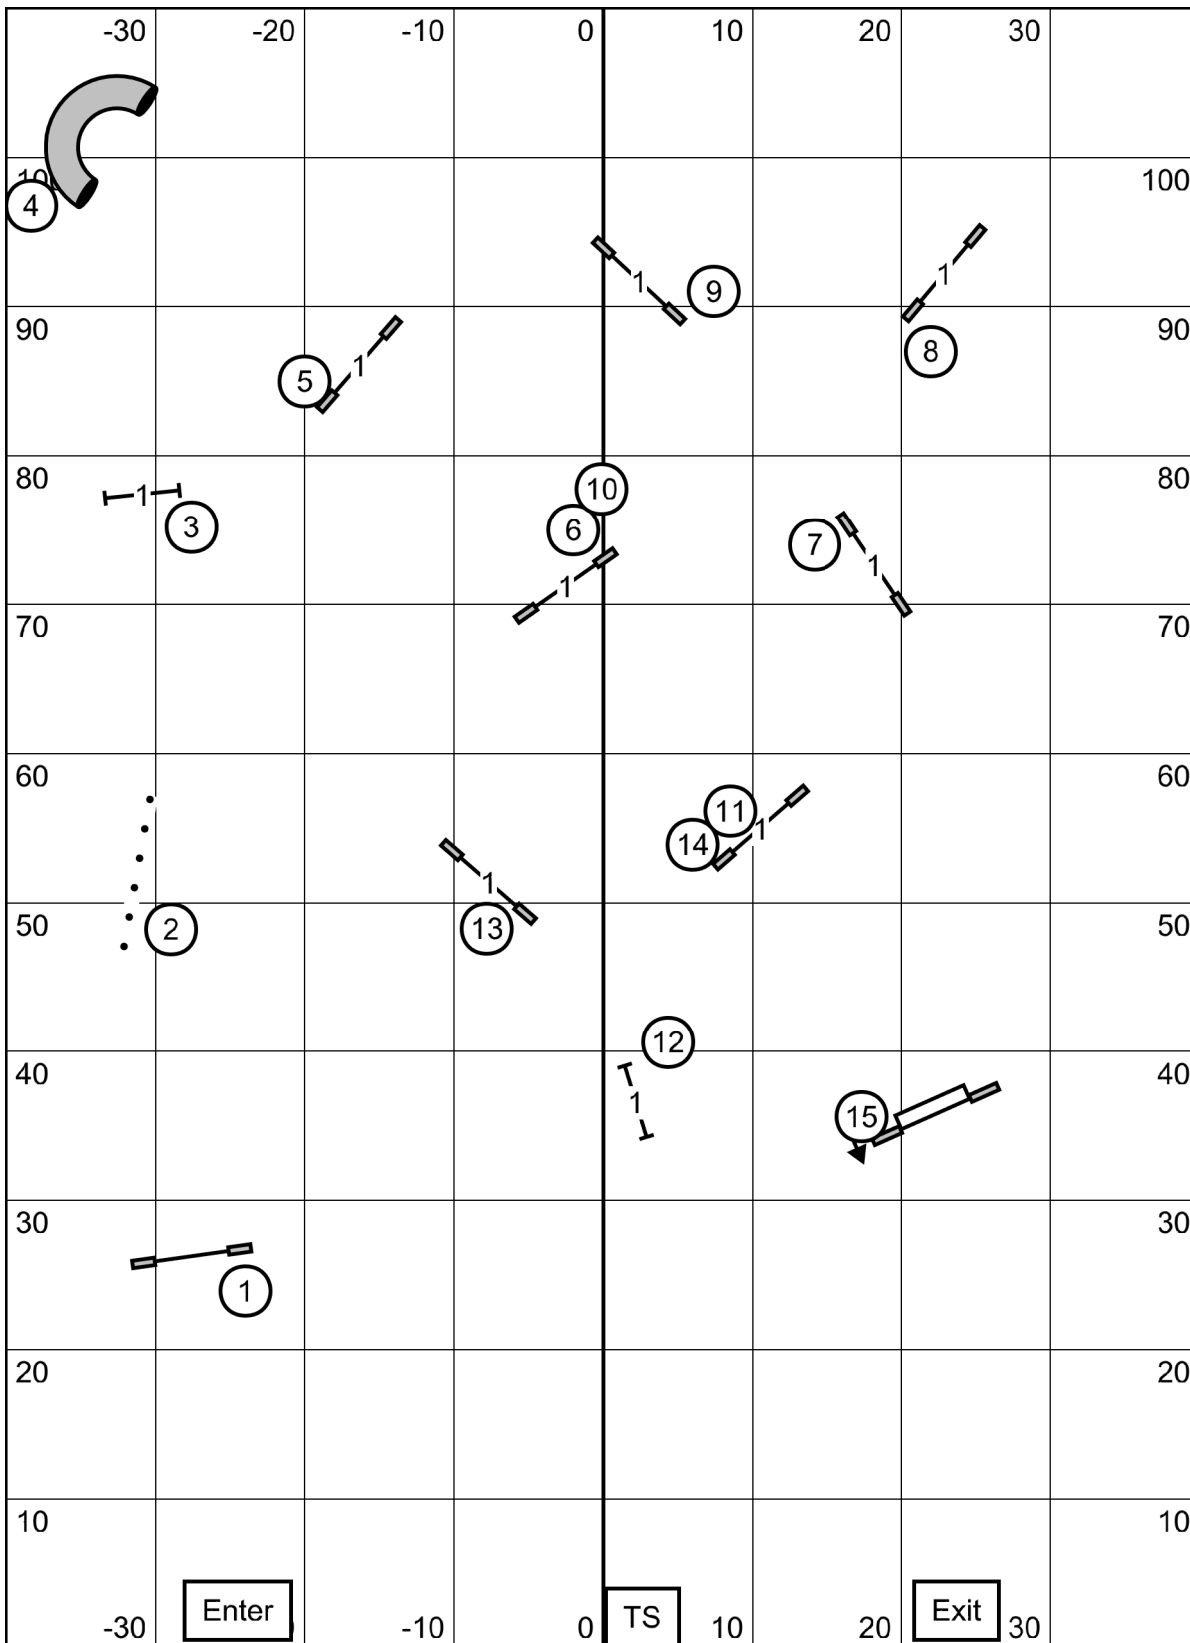

Capital Dog Training Club
Novice JWW
April 10, 2021
Judge: Tricia Dunseith