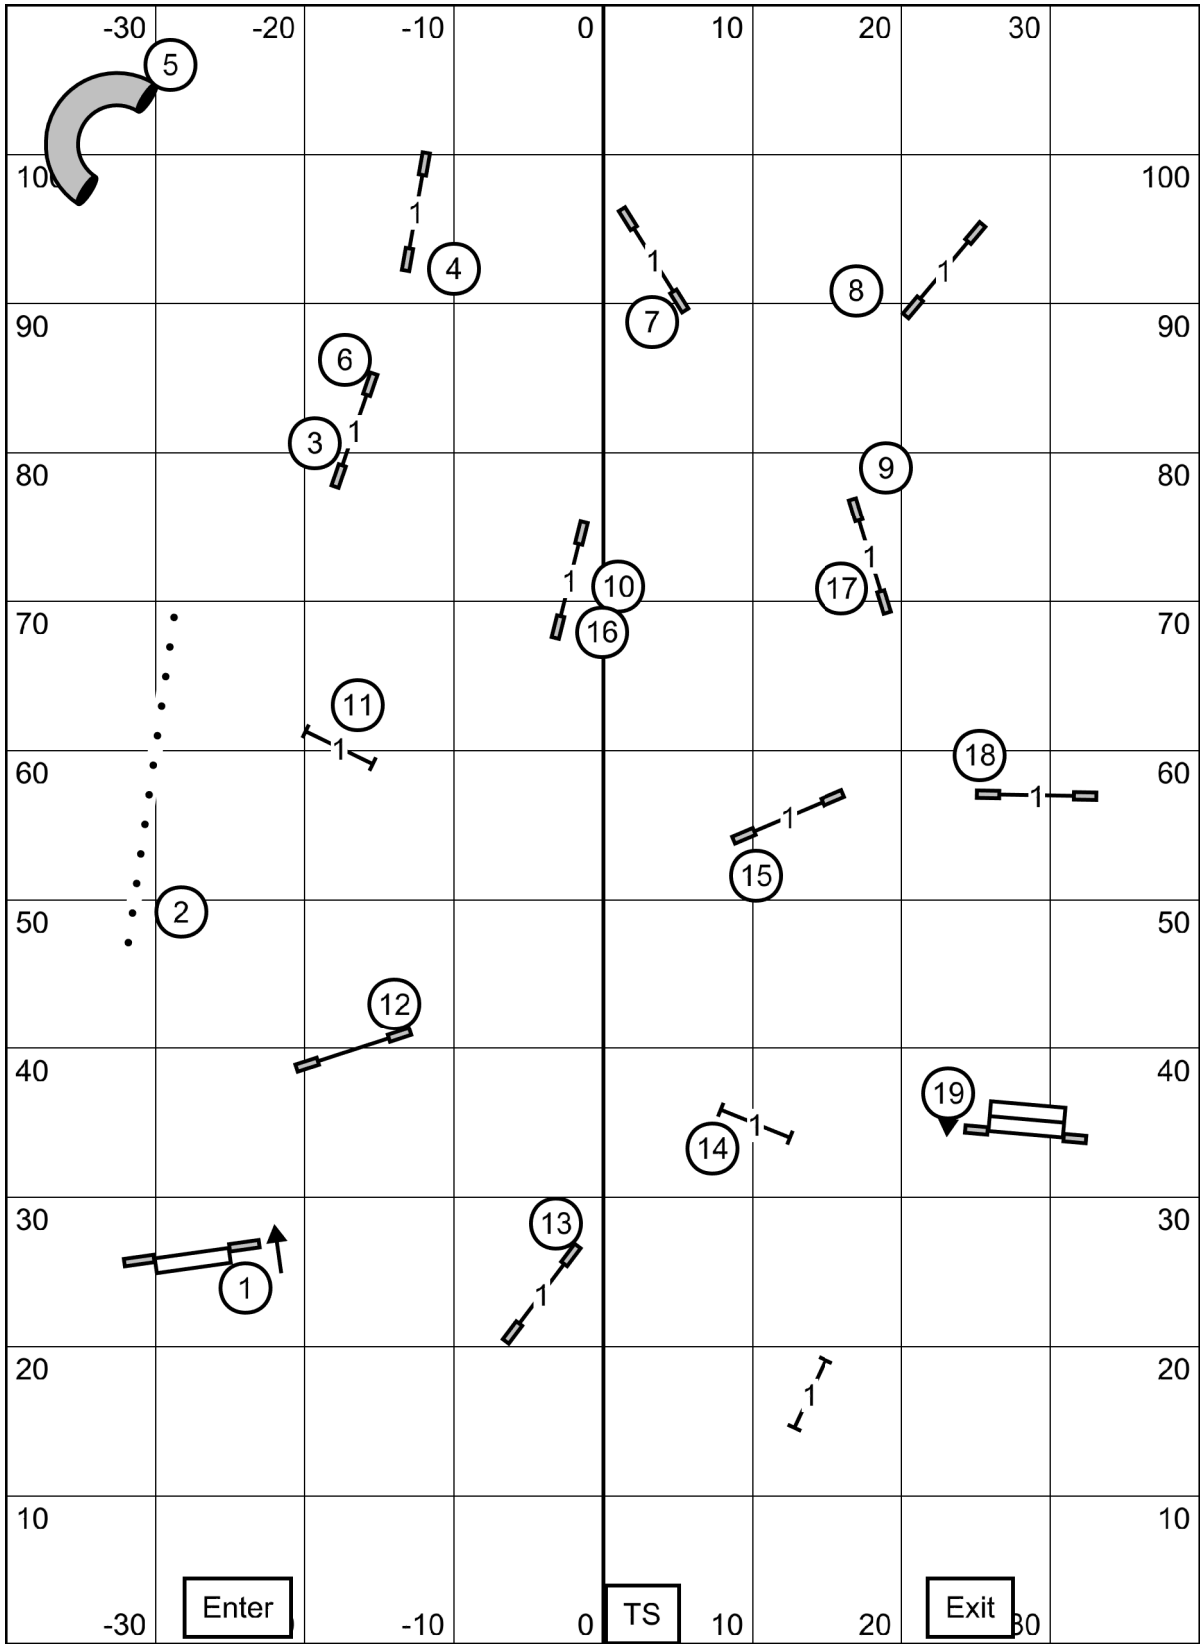

Capital Dog Training Club
Premier Standard
 April 10, 2021
 Judge: Tricia Dunseith

Capital Dog Training Club
Excellent/Master Standard
 April 10, 2021
 Judge: Tricia Dunseith

Send:
Ex/M 6-5-4
Open 6-5-4
Novice 6-5

41 sec - P4"
 38 sec - 8", P8", P12"
 35 sec - 12", 16", P16", P20"
 32 sec - 20", 24", 24C"

Capital Dog Training Club
Combined FAST
 April 10, 2021
 Judge: Tricia Dunseith

Capital Dog Training Club
Premier JWW
 April 10, 2021
 Judge: Tricia Dunseith