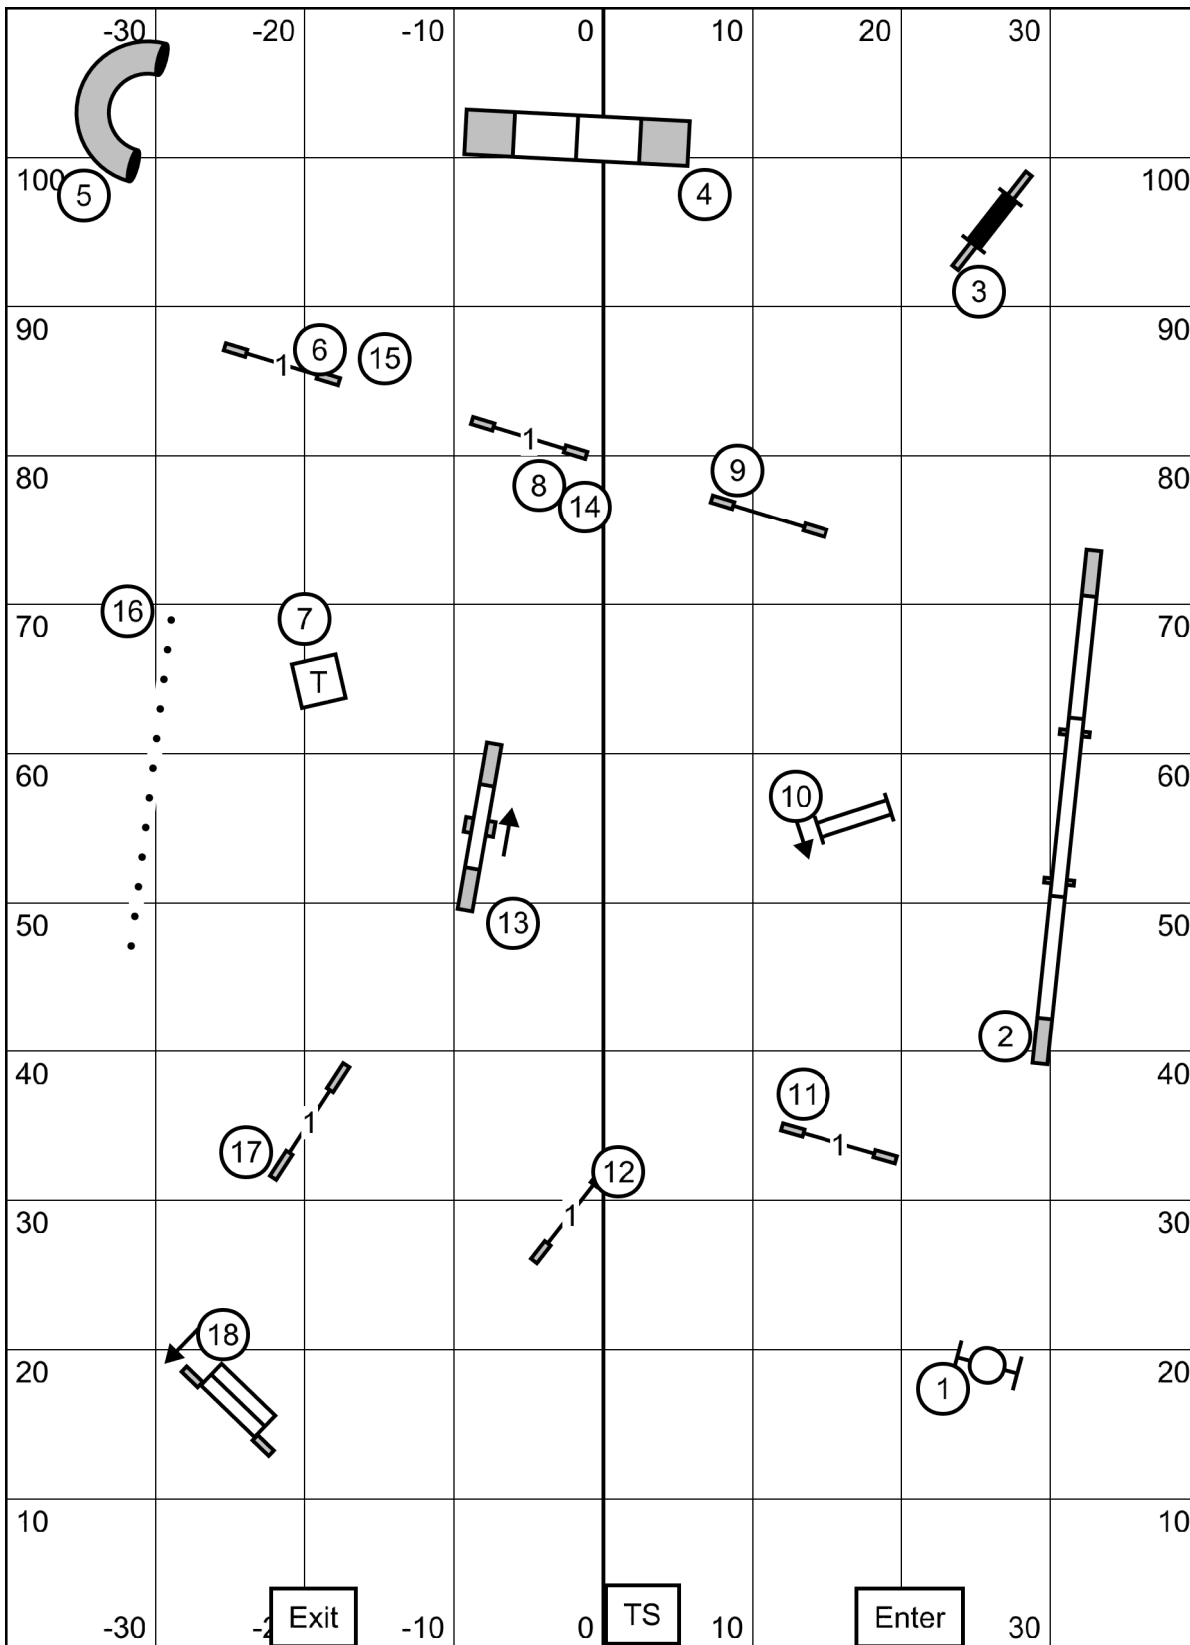

Capital Dog Training Club
Open Standard
April 10, 2021
Judge: Tricia Dunseith