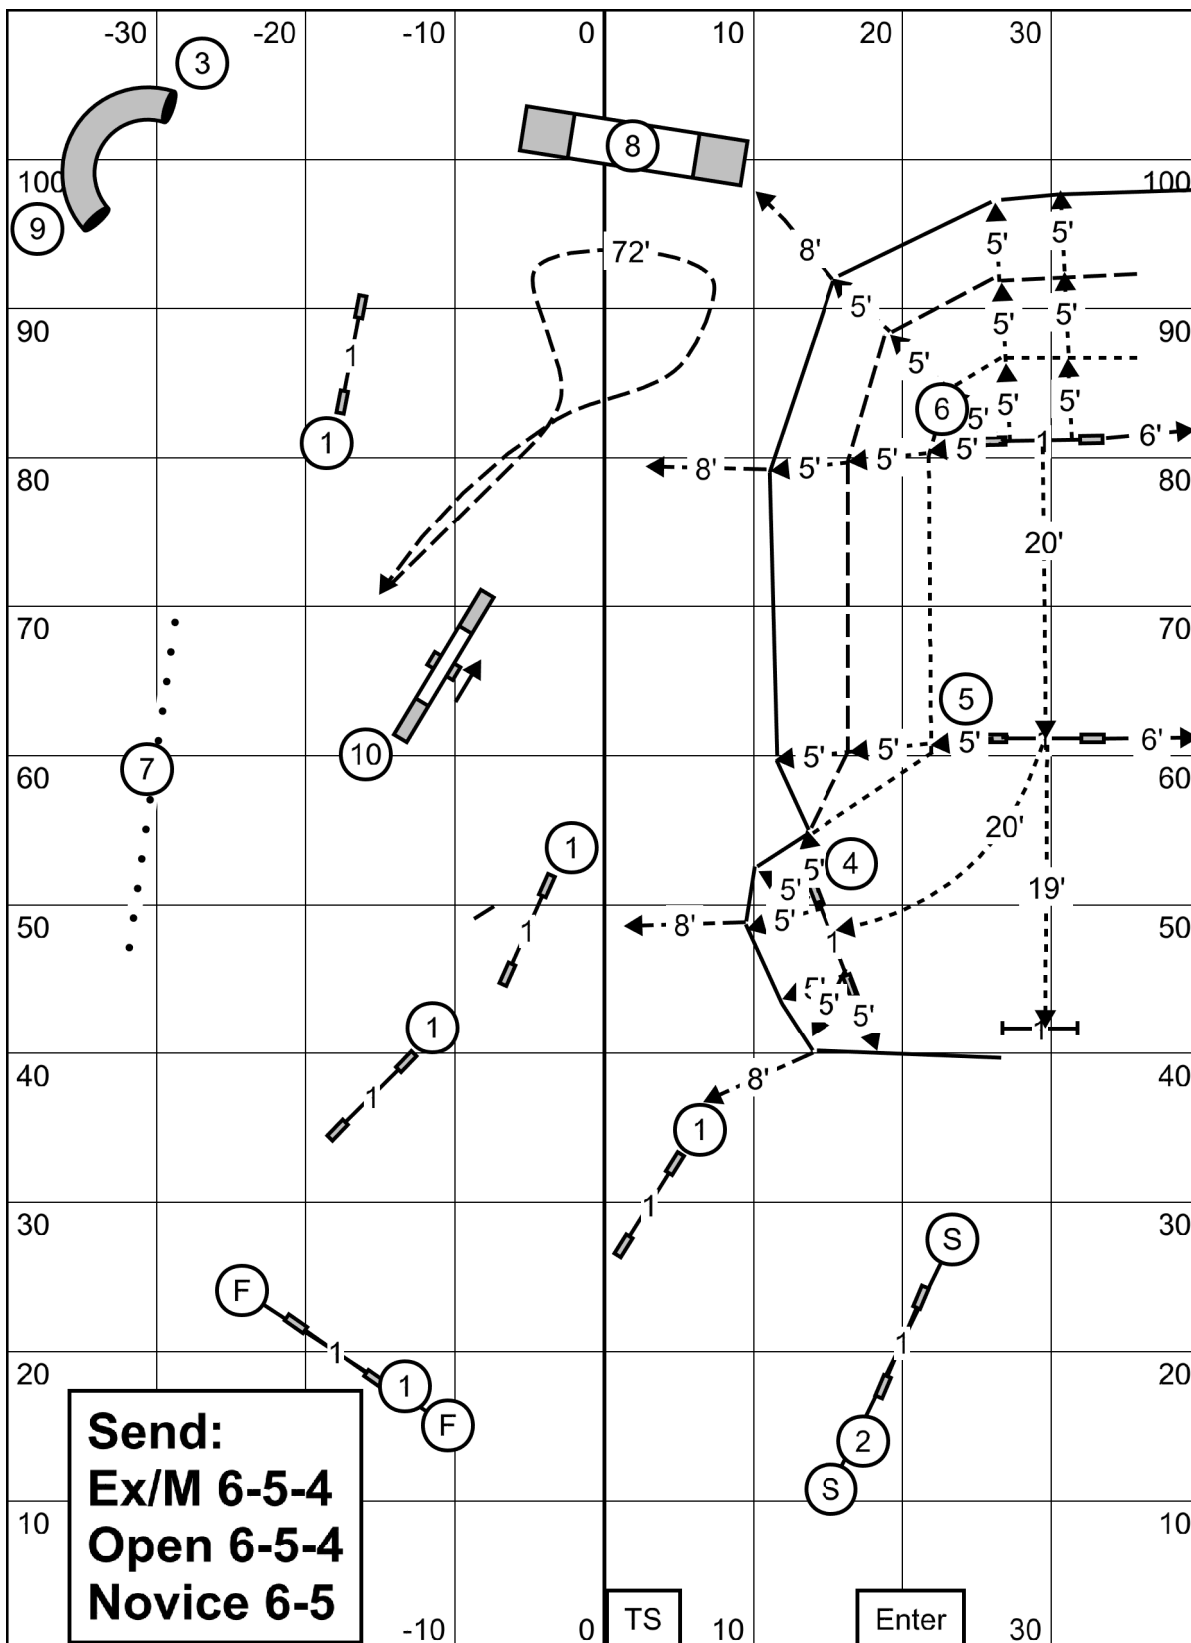

Capital Dog Training Club
Premier Standard
 April 10, 2021
 Judge: Tricia Dunseith

Capital Dog Training Club
Excellent/Master Standard
 April 10, 2021
 Judge: Tricia Dunseith

Send:
Ex/M 6-5-4
Open 6-5-4
Novice 6-5

41 sec - P4"
 38 sec - 8", P8", P12"
 35 sec - 12", 16", P16", P20"
 32 sec - 20", 24", 24C"

Capital Dog Training Club
Combined FAST
 April 10, 2021
 Judge: Tricia Dunseith

Capital Dog Training Club
Premier JWW
 April 10, 2021
 Judge: Tricia Dunseith